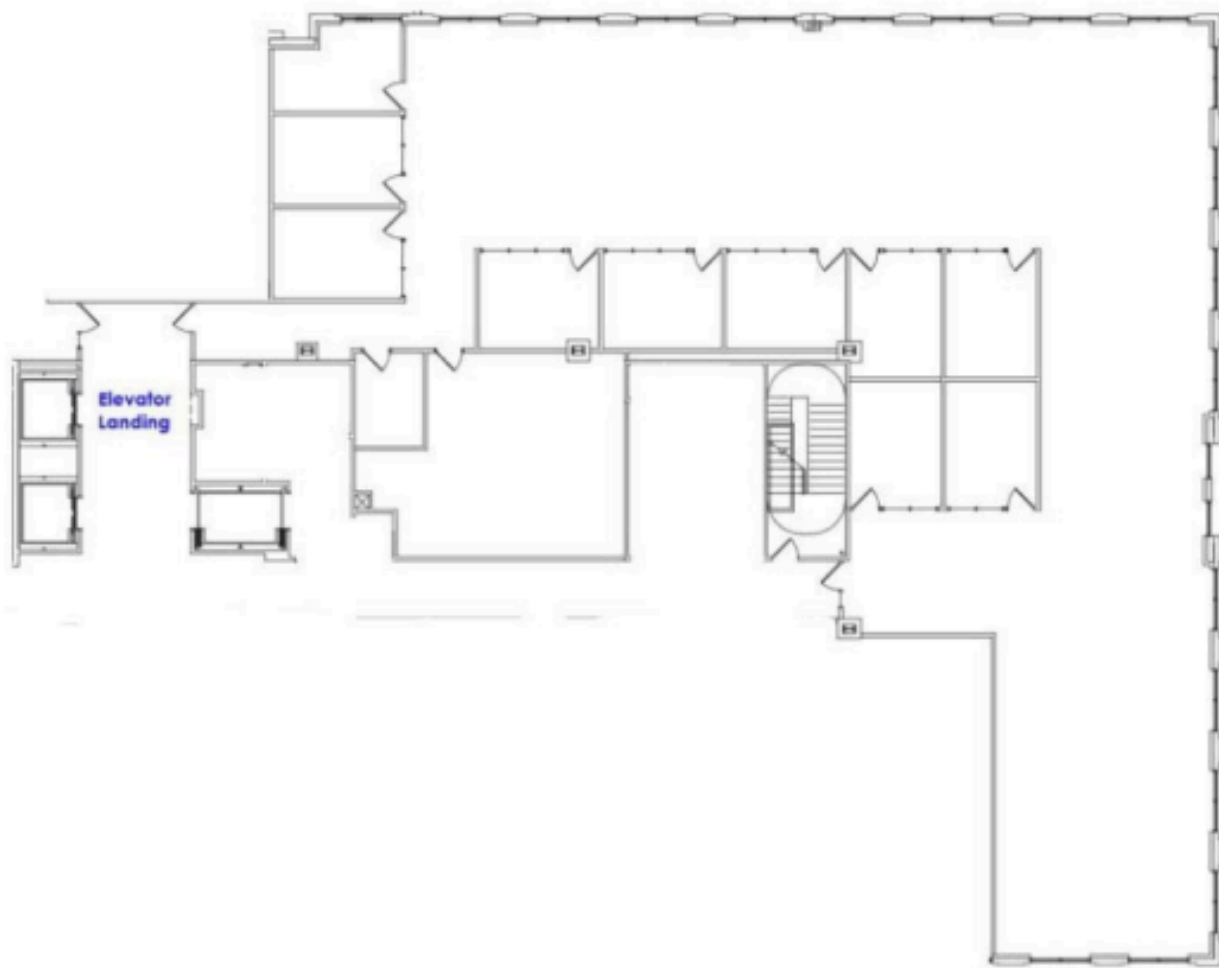

Monarch Lakes

3100 SW 145th Ave
Miramar, FL 33027

Suite 401 | 8,493 SF

For more information please contact:

Brady Titcomb
Executive Vice President
brady.titcomb@jll.com
+1 954 653 3222

Kevin McCarthy
Senior Managing Director
kevin.mccarthy@jll.com
+1 561 292 2668