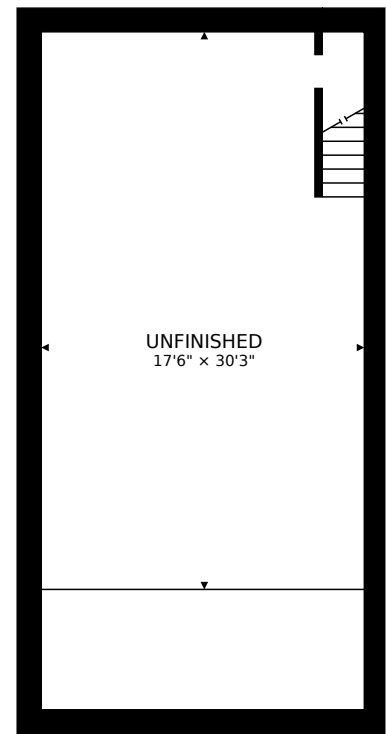

For reference purposes only. Landlord does not warrant accuracy of dimensions.

TOTAL

941 sq ft + 746 sq ft BELOW GRADE