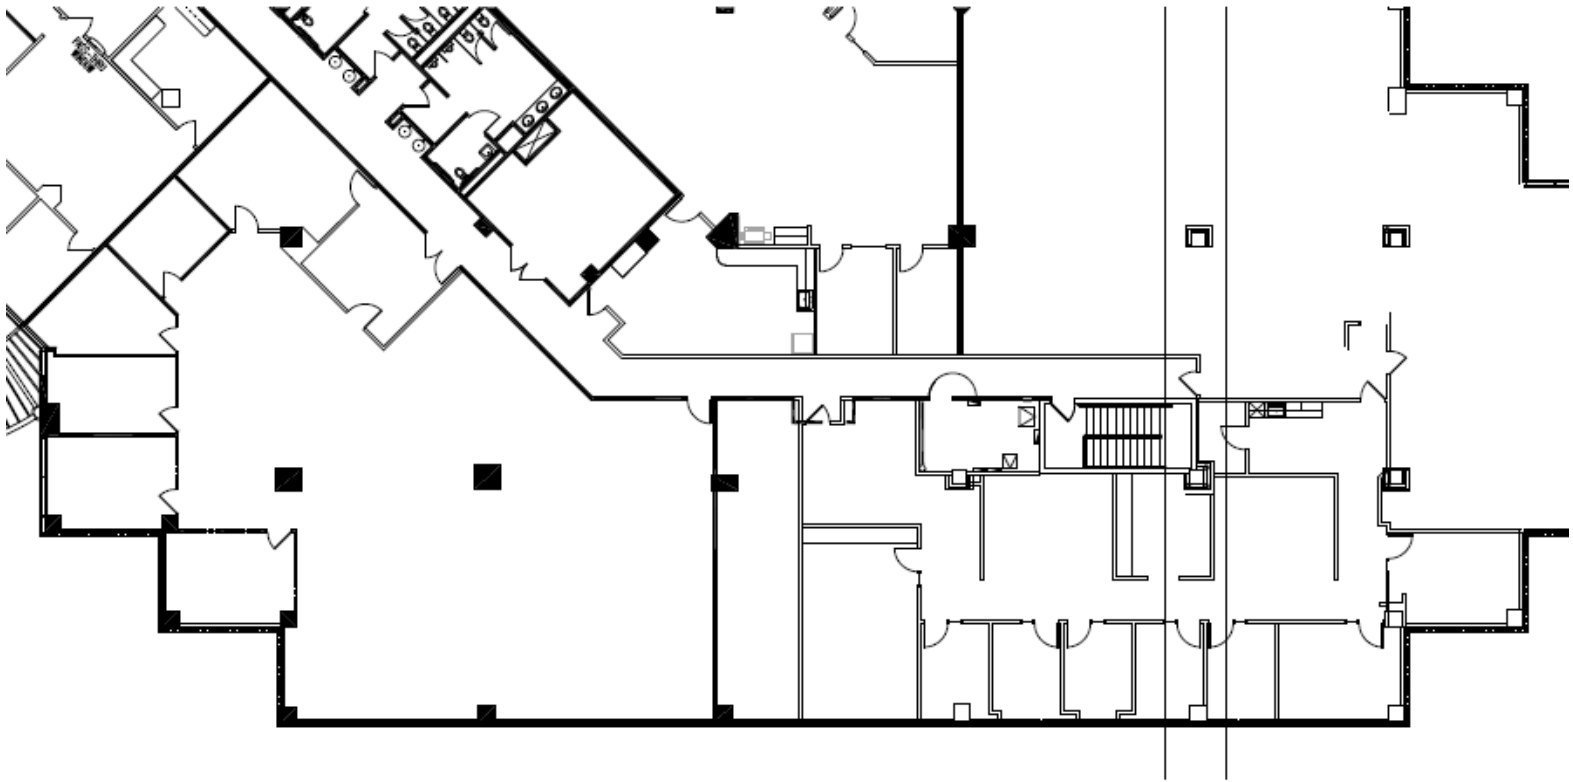

Huntington Square III

3350 SW 148th Ave
Miramar, FL 33027

Suite 404 | 11,111 SF

For more information please contact:

Brady Titcomb

Executive Vice President
brady.titcomb@jll.com
+1 954 653 3222

Kevin McCarthy