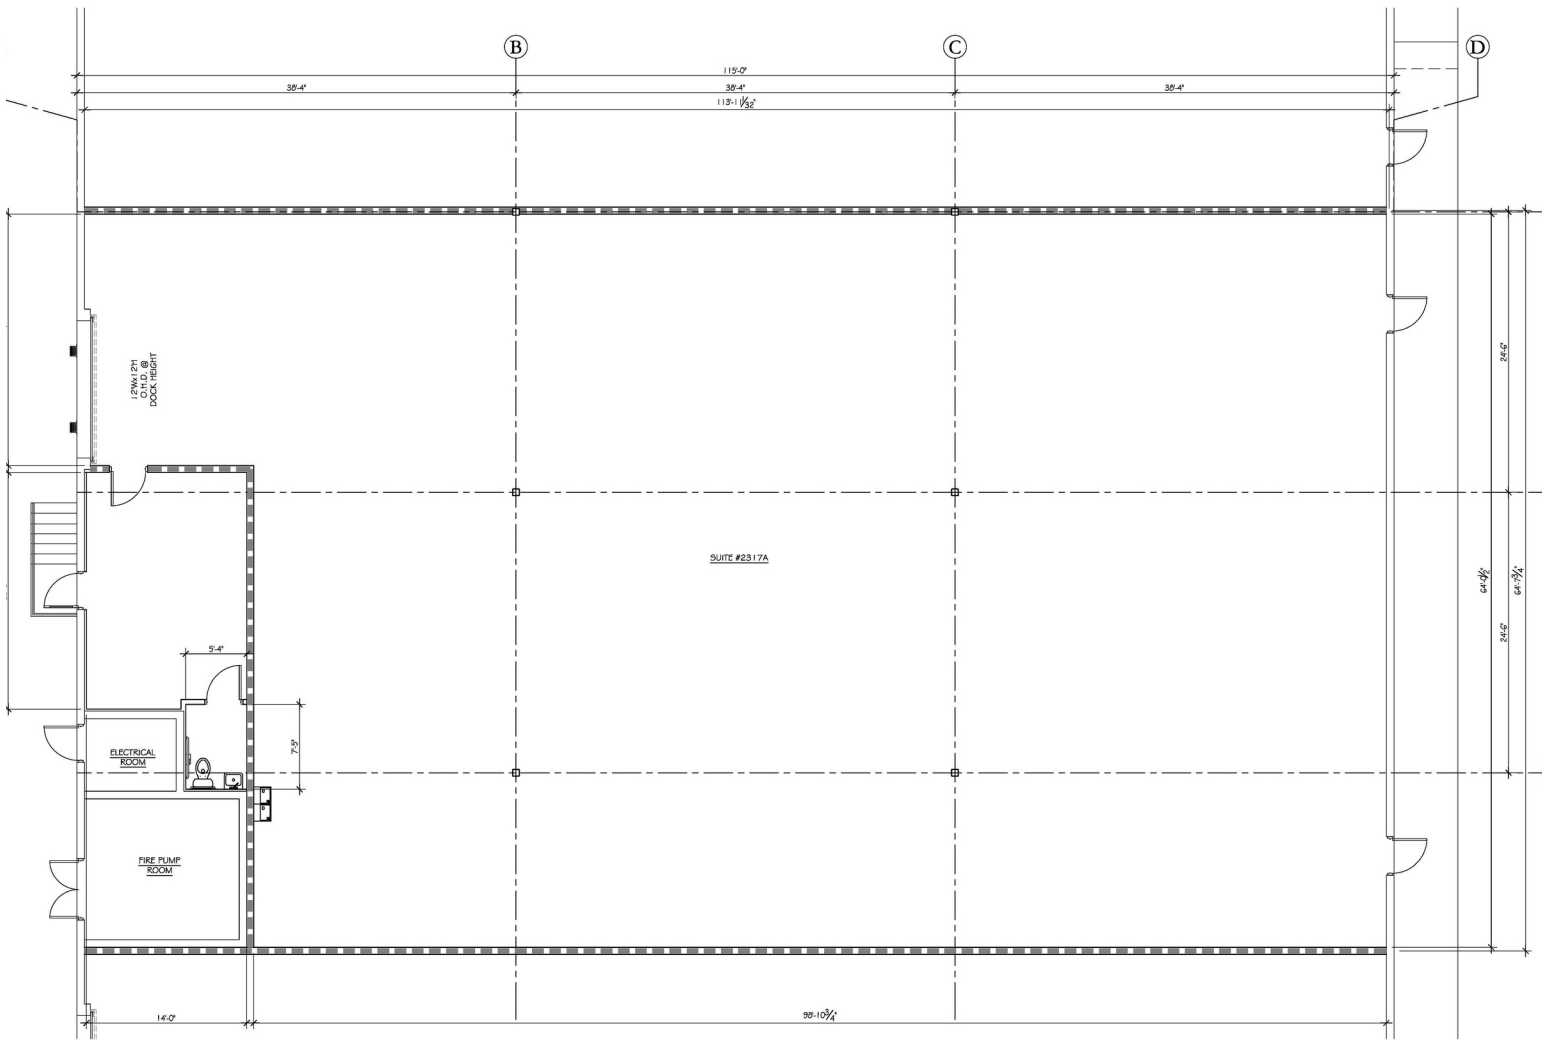

LAKEVIEW CENTER

SOUTH FLORIDA
NORTHEAST BROWARD

2317 Stirling Road
Fort Lauderdale, FL 33312

FOR LEASE

SUITE 2317A

7,174 SF

LEASED BY

PROPERTY HIGHLIGHTS

Total Square Feet: 7,174 SF

Office Square Feet: 377 SF

Ceiling Height: 20' Clear

Doors: 1 Dock High Door

Availability: July 1, 2026

CONTACT INFORMATION

2317 Stirling Road
Fort Lauderdale, FL 33312

Matthew G. McAllister