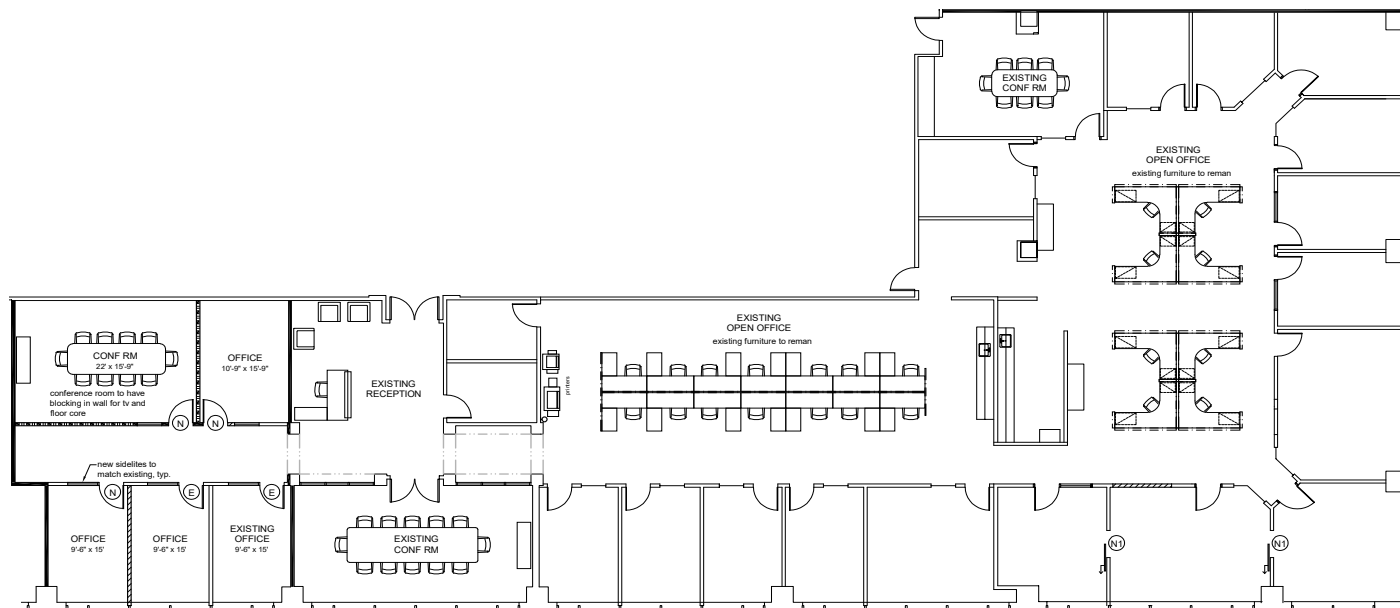

TWO HARBOUR PLACE

302 KNIGHTS RUN AVENUE
TAMPA, FL 33602

Suite 1220
11,221 SF

CONTACT US

KRISTIN KENNEY
+1 985 788 5105
kristin.kenney@cbre.com

DREW SWITALSKI
+1 612 214 2580
drew.switalski@cbre.com

CBRE, Inc. | Licensed Real Estate Broker