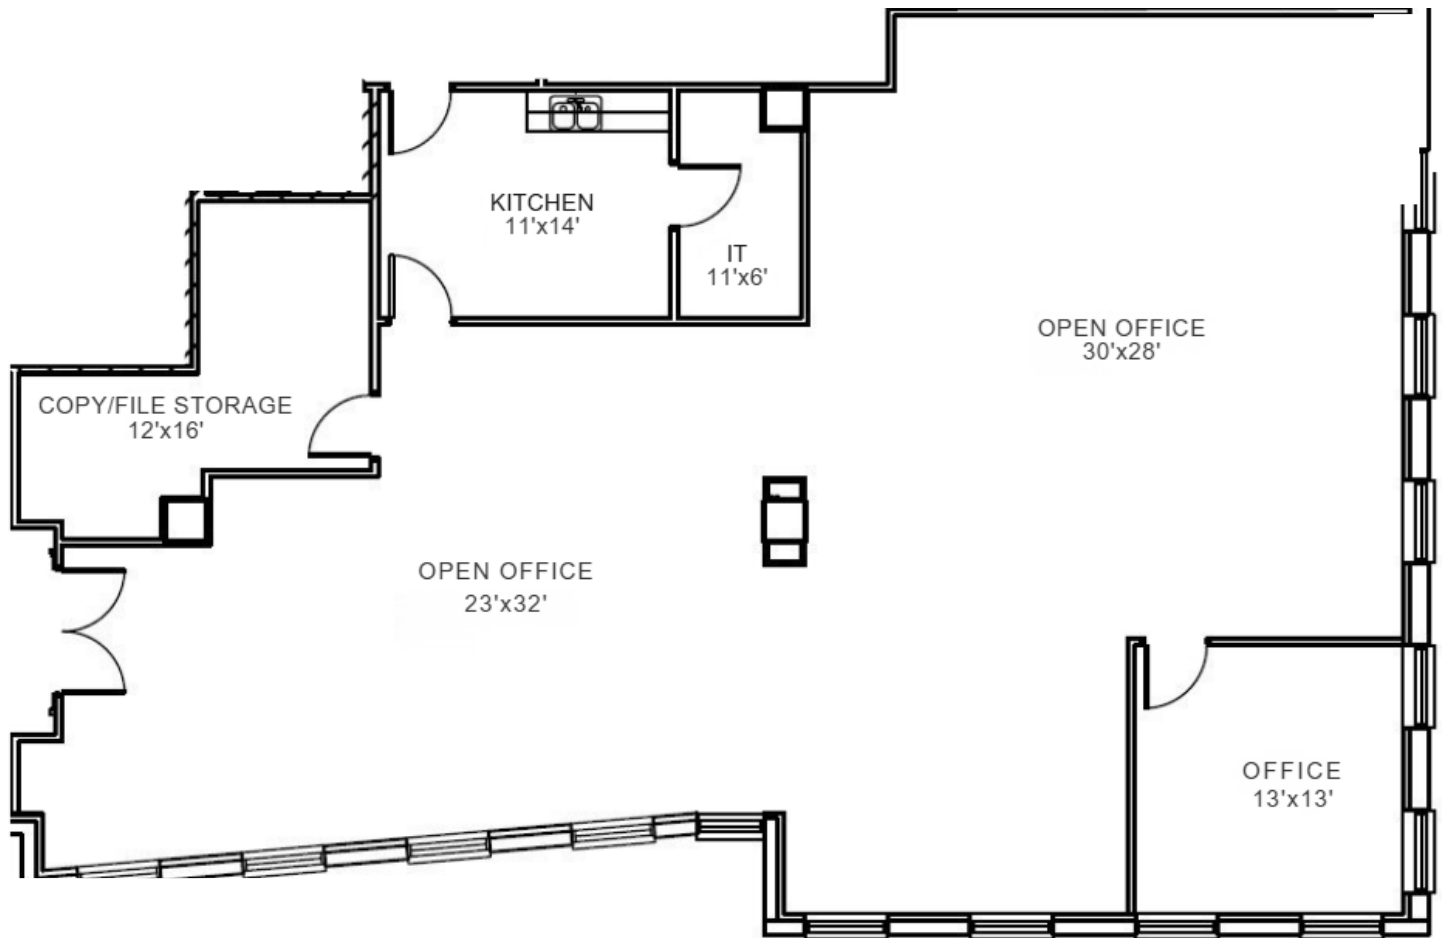

EMERALD VIEW AT VISTA CENTER

SUITE 125 | 2,849 SF

FOR MORE INFORMATION, PLEASE CONTACT:

KEVIN MCCARTHY
Senior Managing Director
+1 561 292 2668
kevin.mccarthy@jll.com

KEVIN PROBEL
Senior Managing Director
+1 561 676 2131
kevin.probel@jll.com