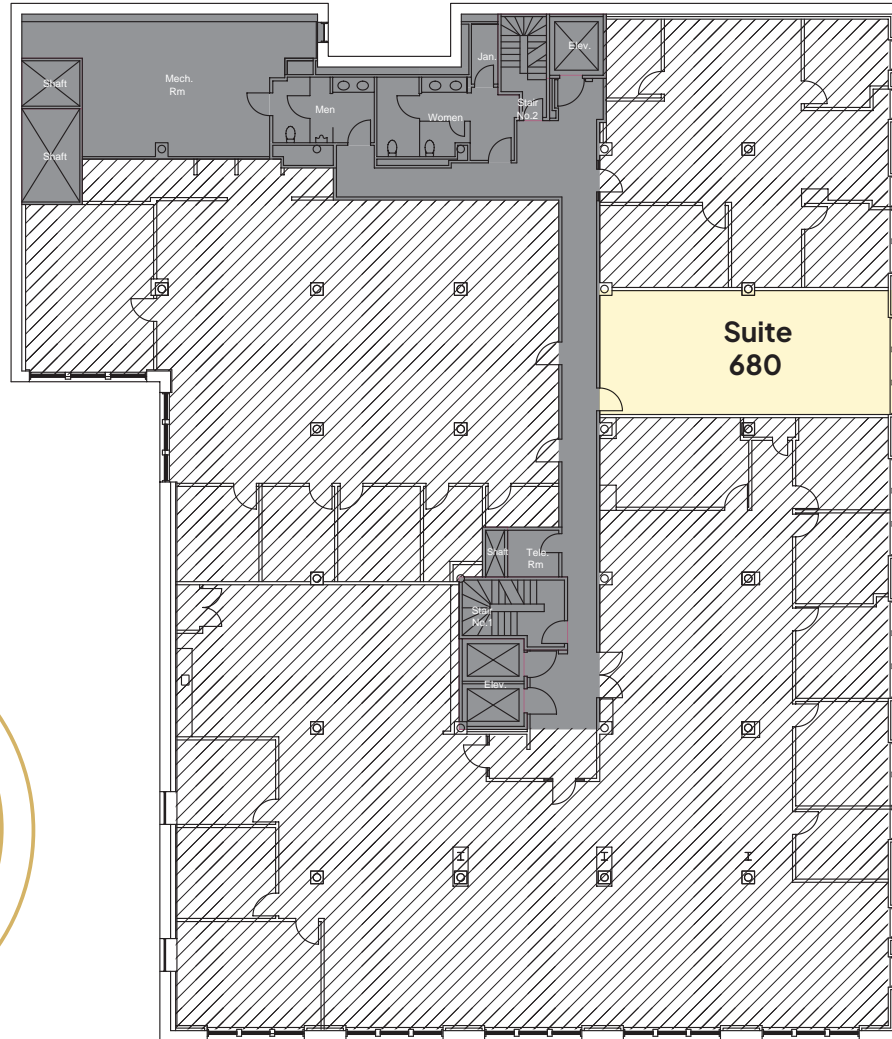

# Suite 680

882 RSF

- Open area
- Hardwood floors
- Available now

**Kelly Glass**  
+1 415 322 5062  
kelly.glass@avisonyoung.com  
Lic #01335179

**William O'Daly**  
+1 415 322 5053  
will.odaly@avisonyoung.com  
Lic #02063132