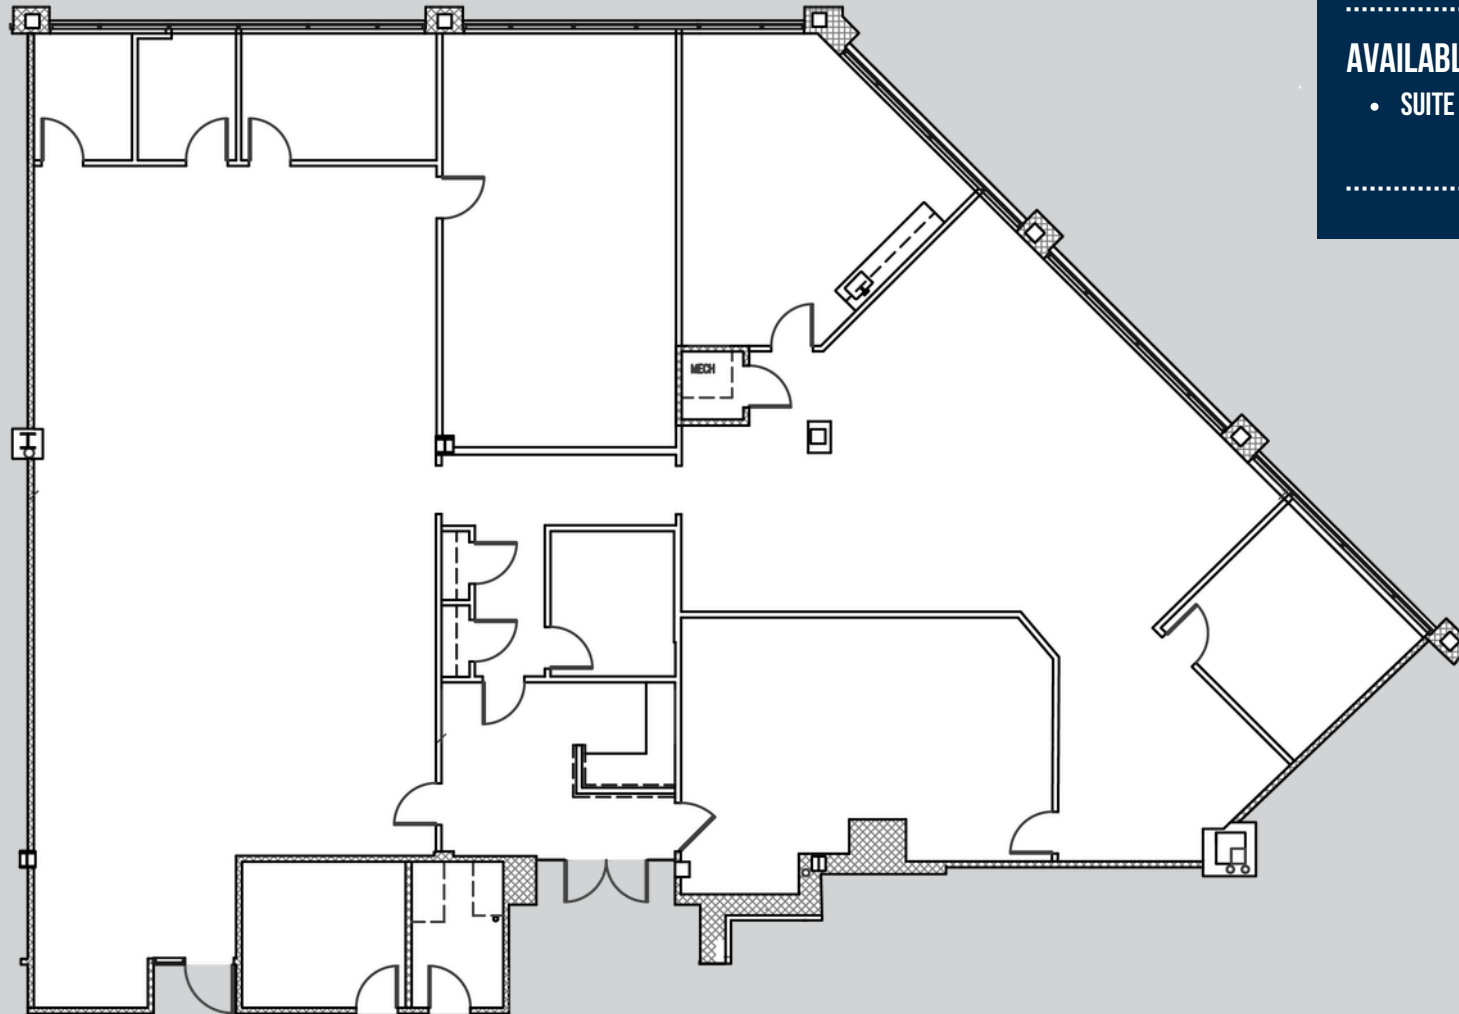

.....
AVAILABLE
• SUITE 100 - 5,798 SF
.....

FOR LEASE

 BALTIMORE COUNTY, MD

300 RED BROOK BLVD

RED BROOK CORPORATE CENTER | 300-800 RED BROOK BLVD | OWINGS MILLS, MD 21117

.....
AVAILABLE
• SUITE 200 - 3,192 SF
.....