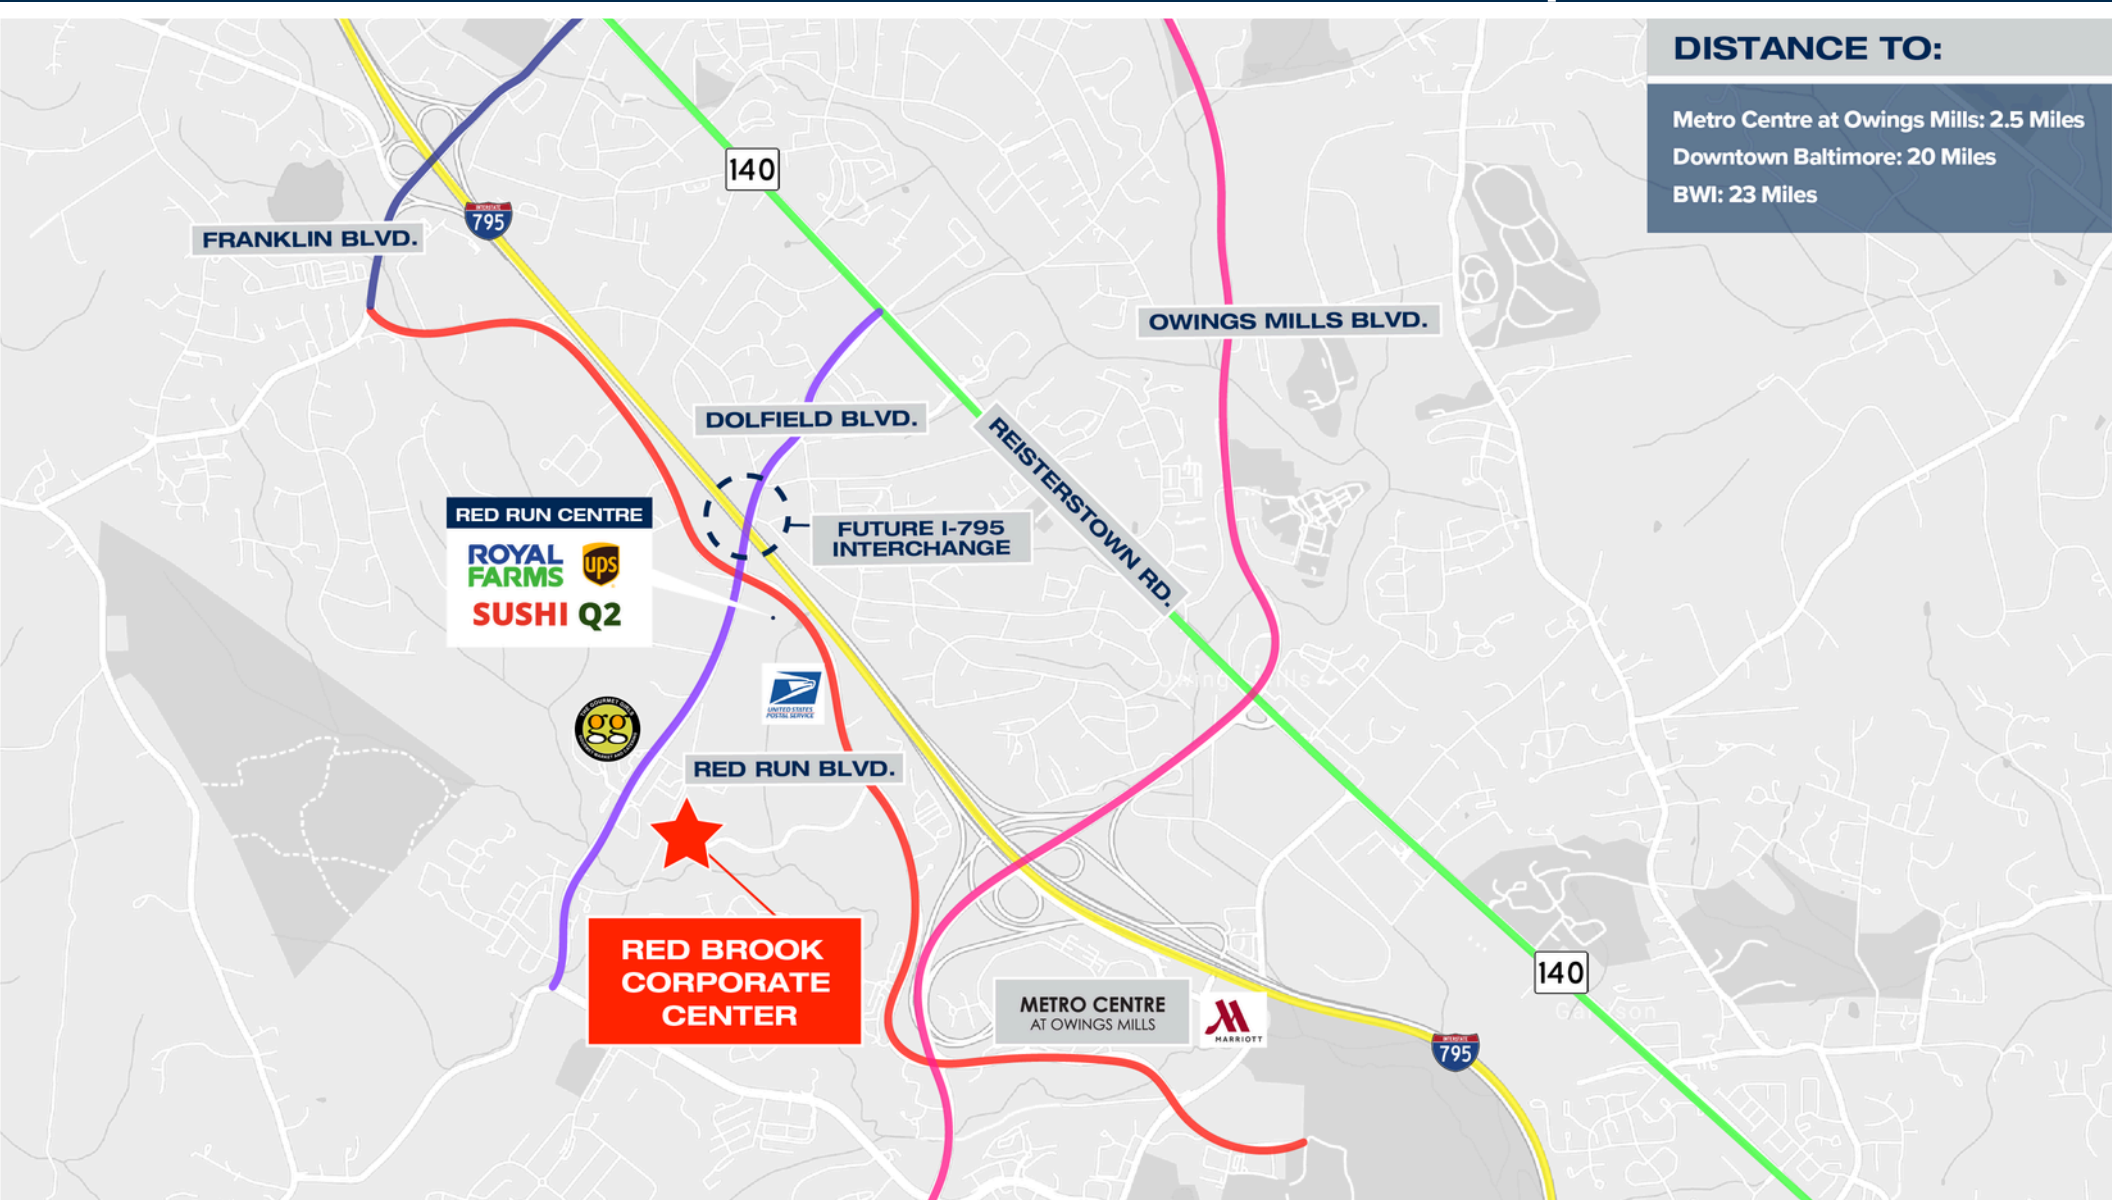

300 RED BROOK BLVD

RED BROOK CORPORATE CENTER | 300-800 RED BROOK BLVD | OWINGS MILLS, MD 21117

MAP

DISTANCE TO:

Metro Centre at Owings Mills: 2.5 Miles
Downtown Baltimore: 20 Miles
BWI: 23 Miles