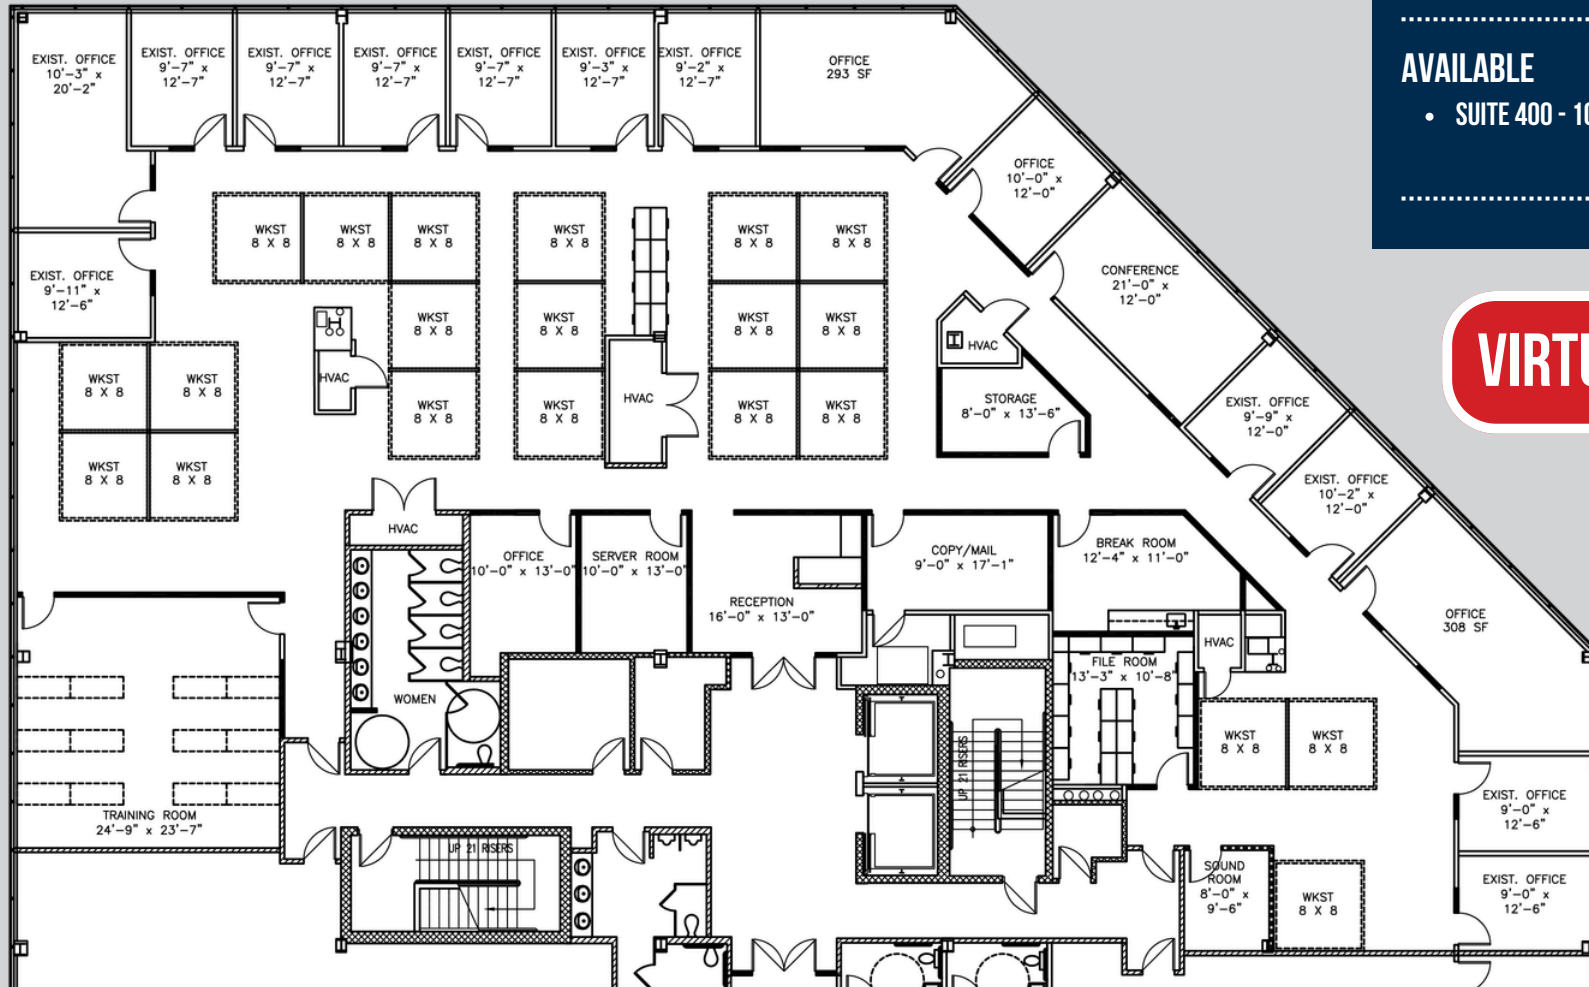

300 RED BROOK BLVD

RED BROOK CORPORATE CENTER | 300-800 RED BROOK BLVD | OWINGS MILLS, MD 21117

.....
AVAILABLE
• SUITE 300 - 8,809 SF
.....

FOR LEASE

BALTIMORE COUNTY, MD

300 RED BROOK BLVD

RED BROOK CORPORATE CENTER | 300-800 RED BROOK BLVD | OWINGS MILLS, MD 21117