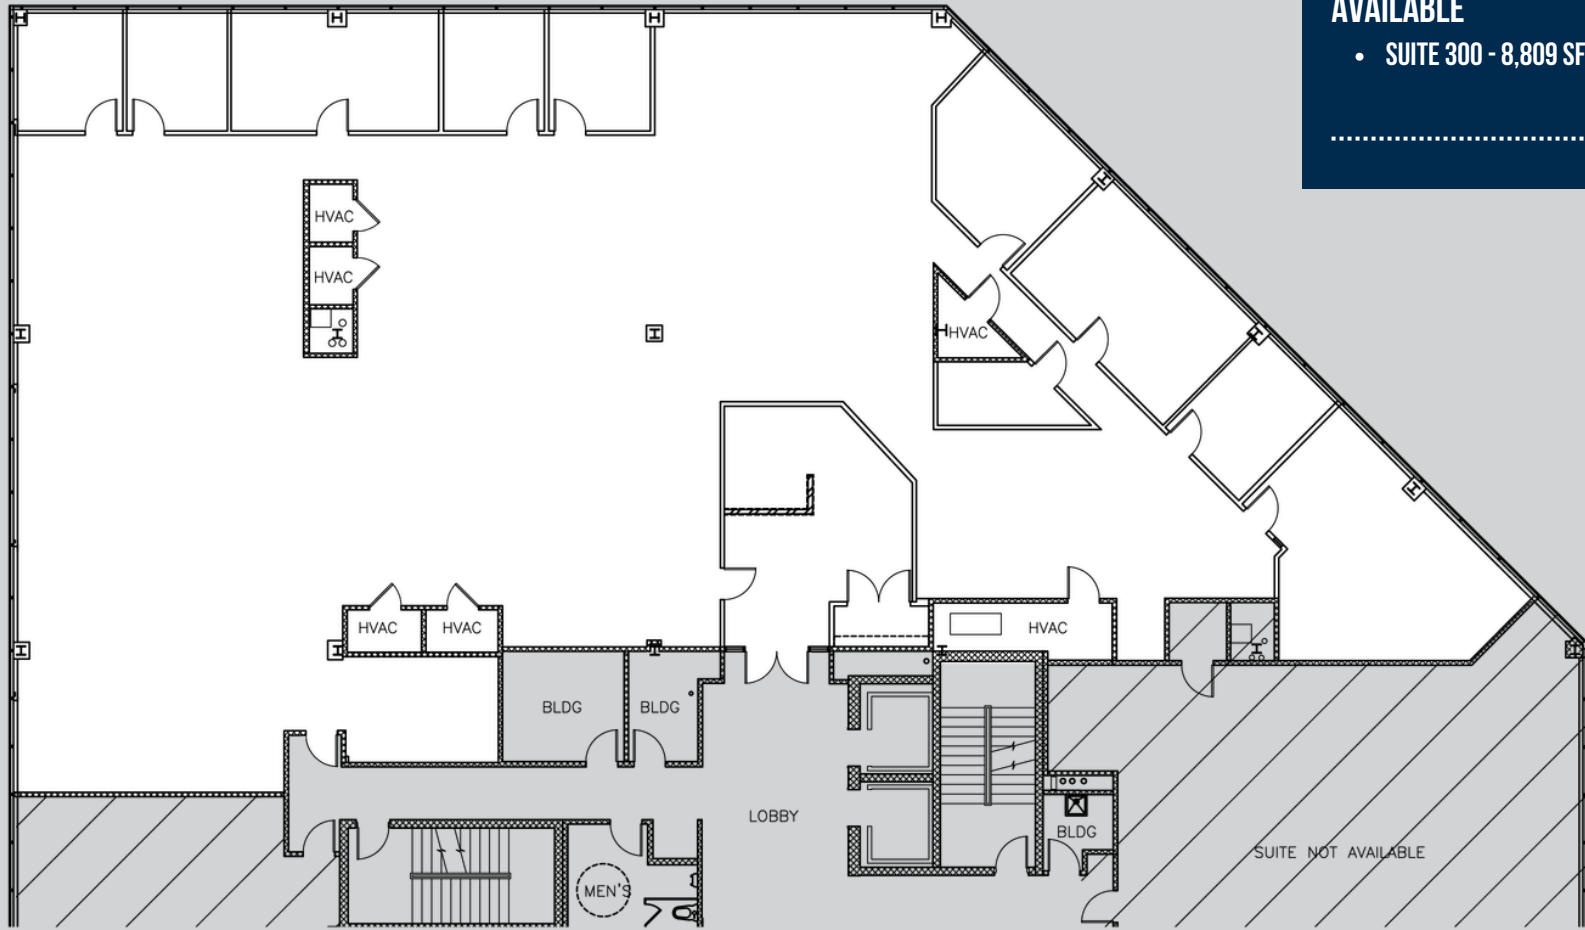

FOR LEASE

BALTIMORE COUNTY, MD

300 RED BROOK BLVD

RED BROOK CORPORATE CENTER | 300-800 RED BROOK BLVD | OWINGS MILLS, MD 21117

.....
AVAILABLE
• SUITE 300 - 8,809 SF
.....