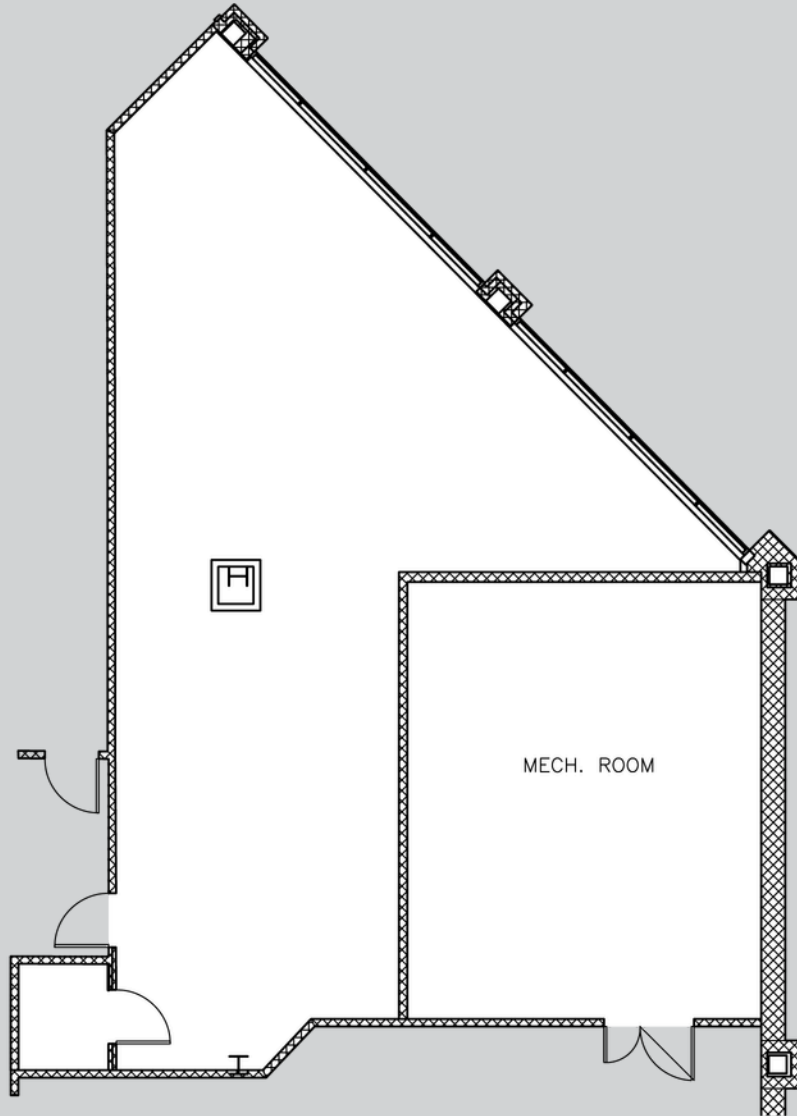

FOR LEASE

 BALTIMORE COUNTY, MD

300 RED BROOK BLVD

RED BROOK CORPORATE CENTER | 300-800 RED BROOK BLVD | OWINGS MILLS, MD 21117

.....
AVAILABLE
• SUITE 8 - 1,284 SF
.....

FOR LEASE

BALTIMORE COUNTY, MD

300 RED BROOK BLVD