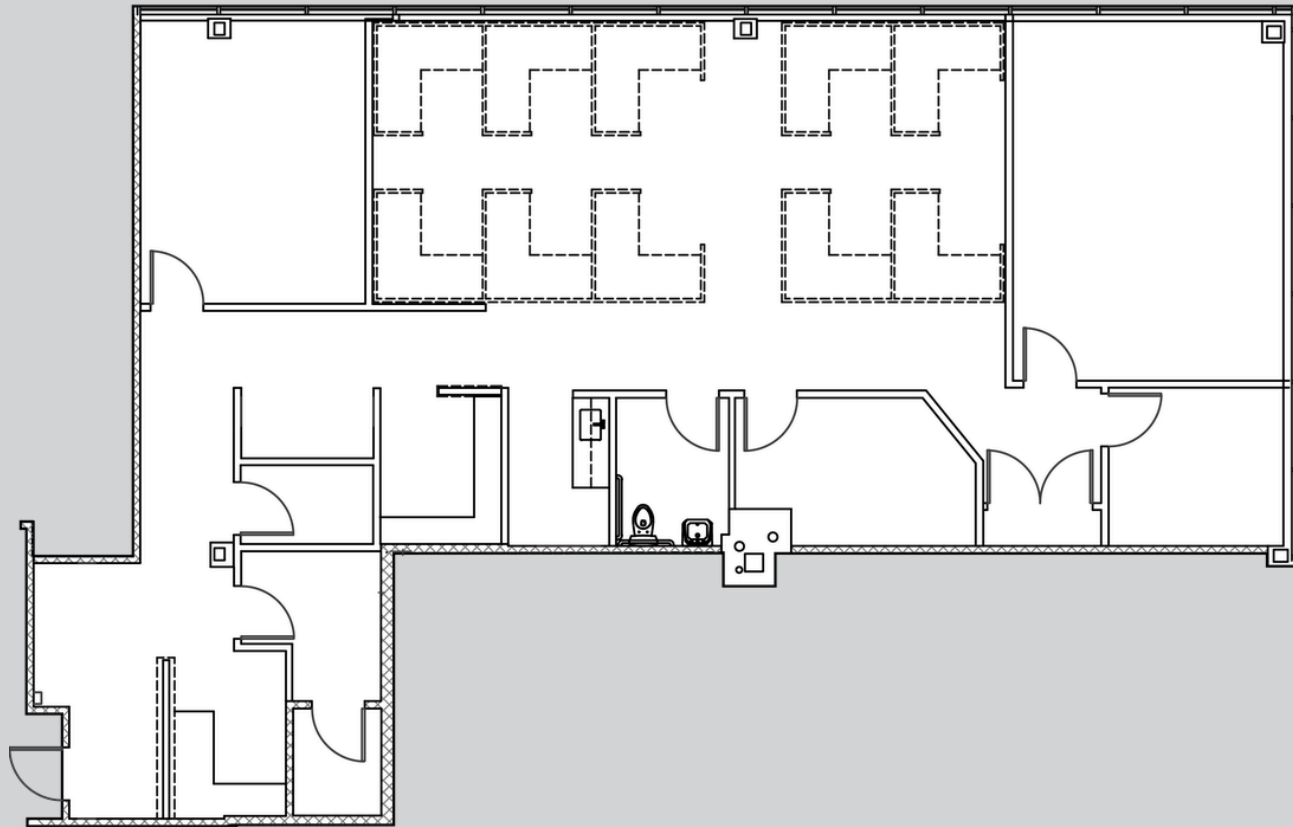

FOR LEASE

BALTIMORE COUNTY, MD

300 RED BROOK BLVD

RED BROOK CORPORATE CENTER | 300-800 RED BROOK BLVD | OWINGS MILLS, MD 21117

AVAILABLE

- SUITE 202 - 2,613 SF