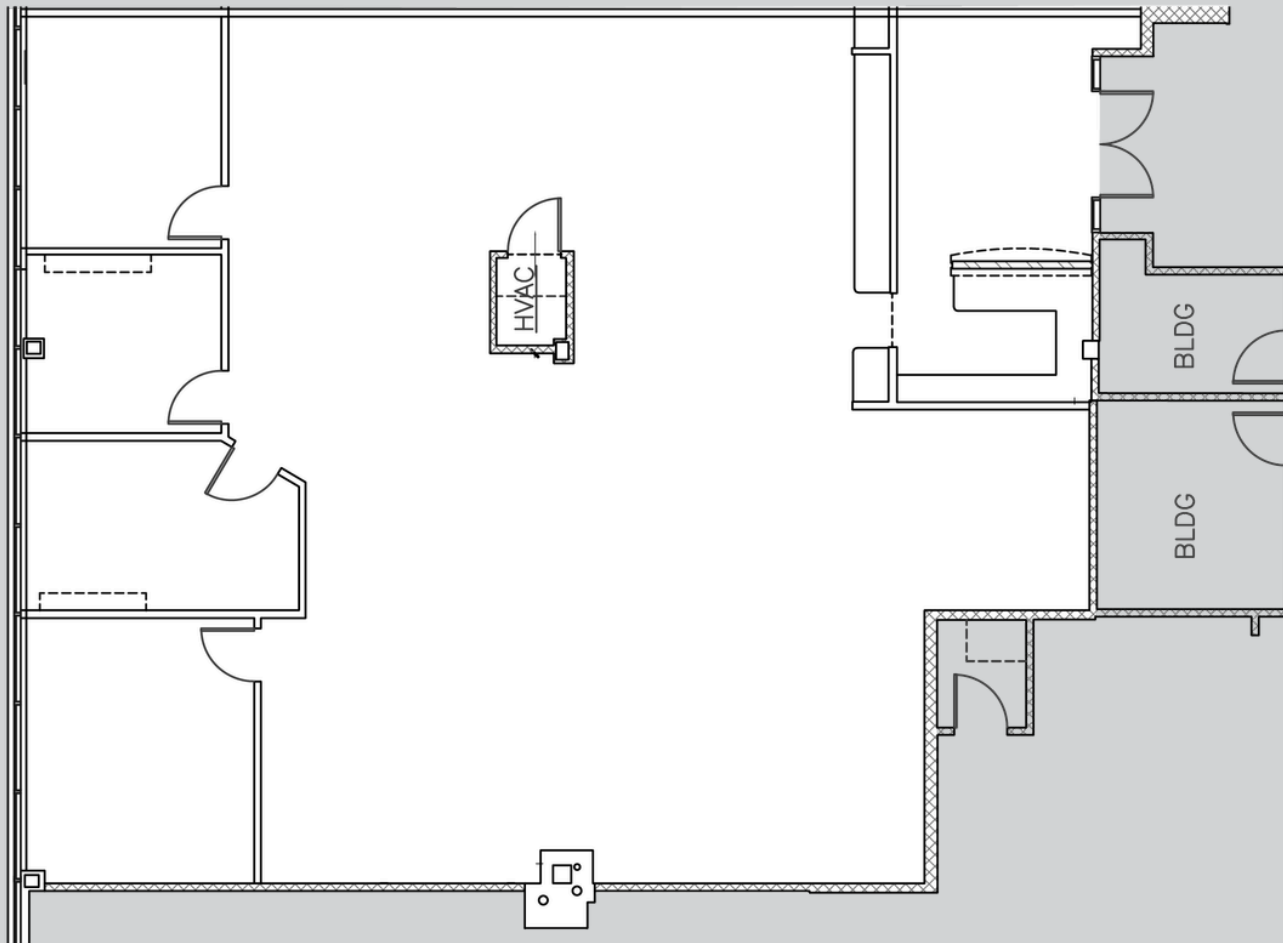

.....
AVAILABLE
• SUITE 100 - 5,798 SF
.....

FOR LEASE

 BALTIMORE COUNTY, MD

300 RED BROOK BLVD

RED BROOK CORPORATE CENTER | 300-800 RED BROOK BLVD | OWINGS MILLS, MD 21117

.....
AVAILABLE
• SUITE 200 - 3,192 SF
.....