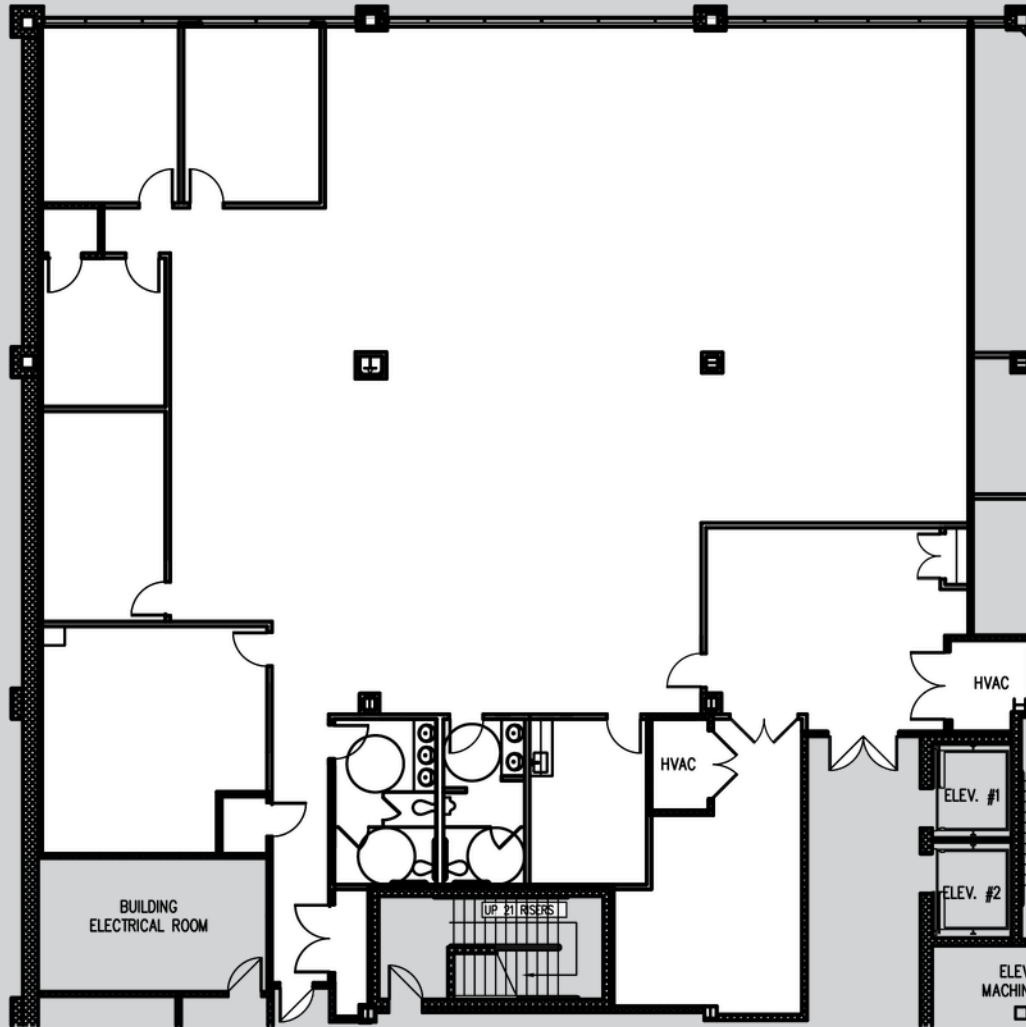

FOR LEASE

BALTIMORE COUNTY, MD

300 RED BROOK BLVD

RED BROOK CORPORATE CENTER | 300-800 RED BROOK BLVD | OWINGS MILLS, MD 21117

AVAILABLE

- SUITE 012 - 7,000 SF