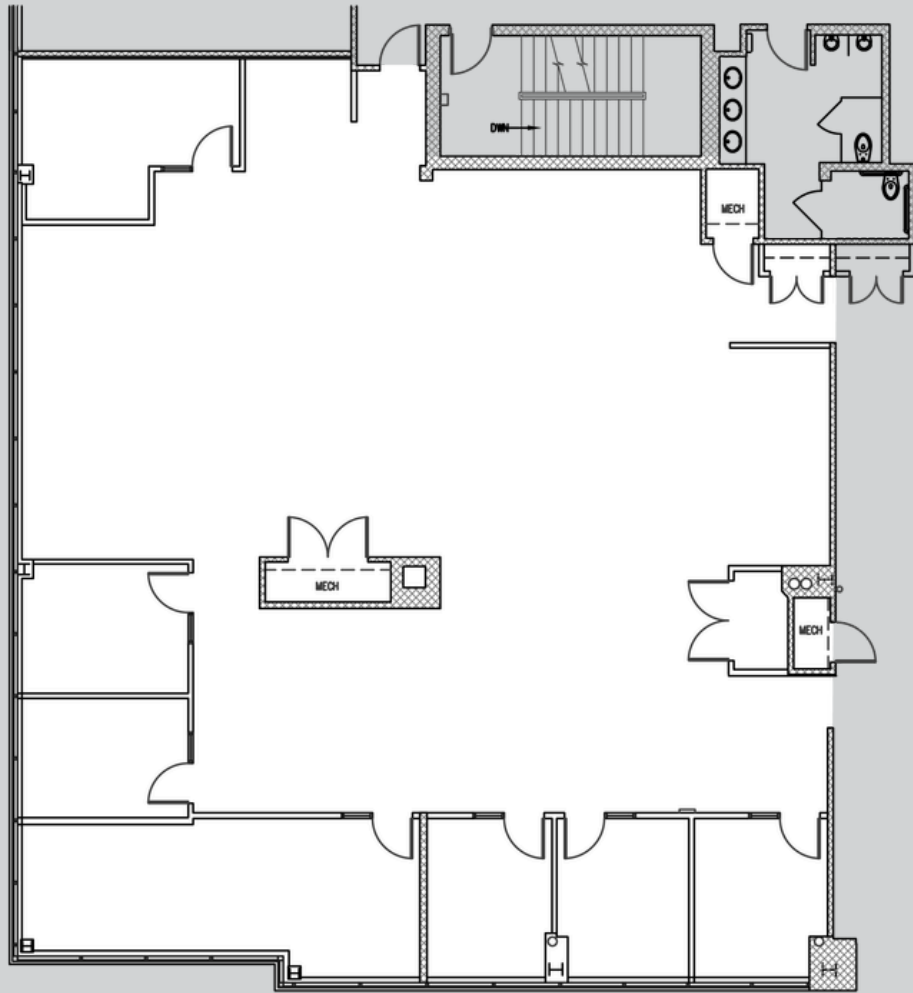

AVAILABLE

- SUITE 400 - 10,134 SF

VIRTUAL TOUR ▶

FOR LEASE

 BALTIMORE COUNTY, MD

300 RED BROOK BLVD

RED BROOK CORPORATE CENTER | 300-800 RED BROOK BLVD | OWINGS MILLS, MD 21117

AVAILABLE