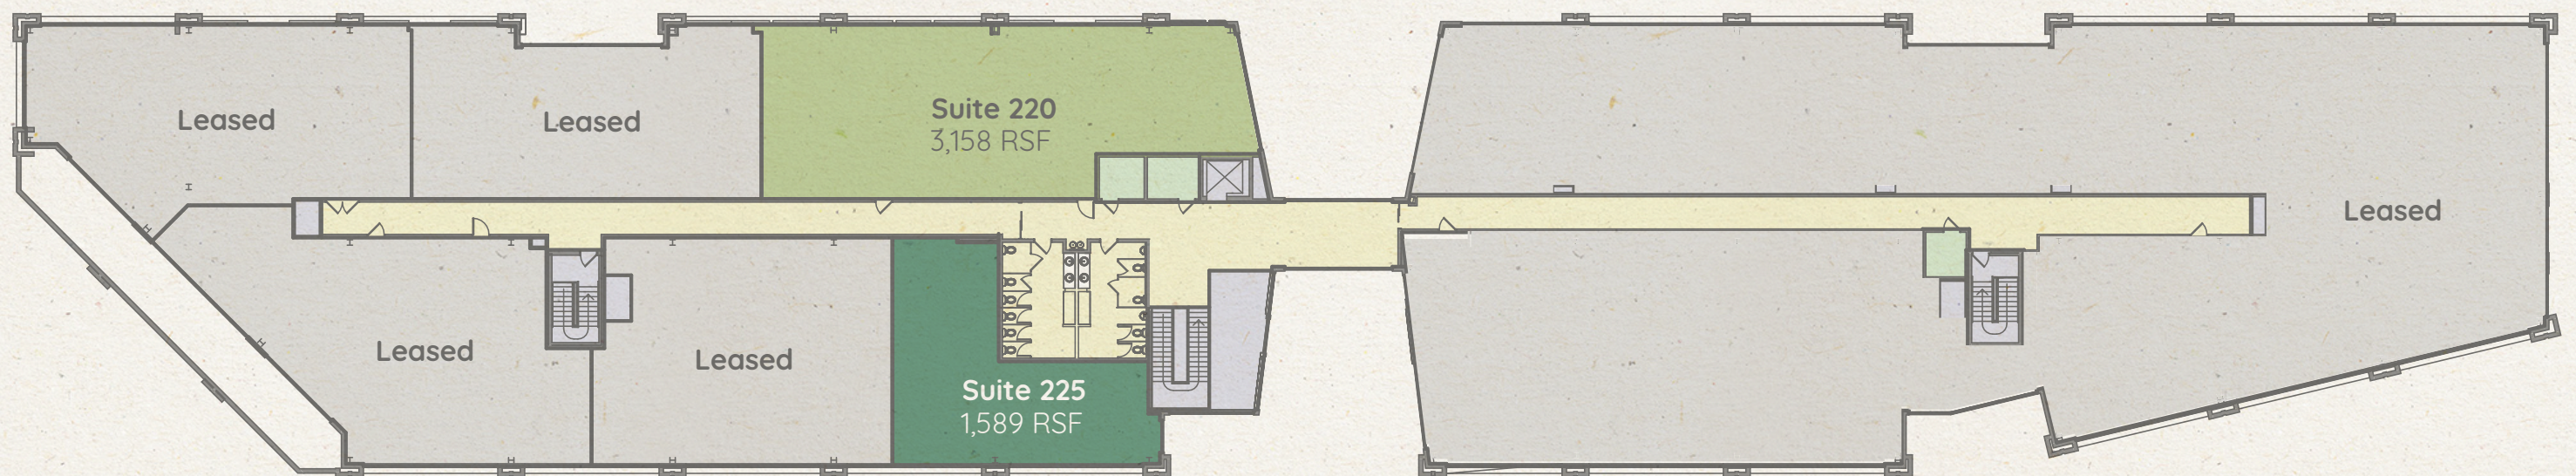

## THE *Brambleton* BALANCE

Abundant natural light

Numerous dining and retail to be on-site

Exterior signage available

Surface parking available

10' ceiling heights

Flexible suite sizes

Outdoor seating

Prominent visibility from Loudoun Co Pkwy

THE  
*Availabilities*  
FLOOR PLAN

● Leased   ● Suite 220   ● Suite 225

BRAM  
QUARTER

BRAM  
QUARTER

**OFFICE**

**Matt Owens**

Senior Vice President  
+1 (703) 485 8764  
matt.owens@jll.com