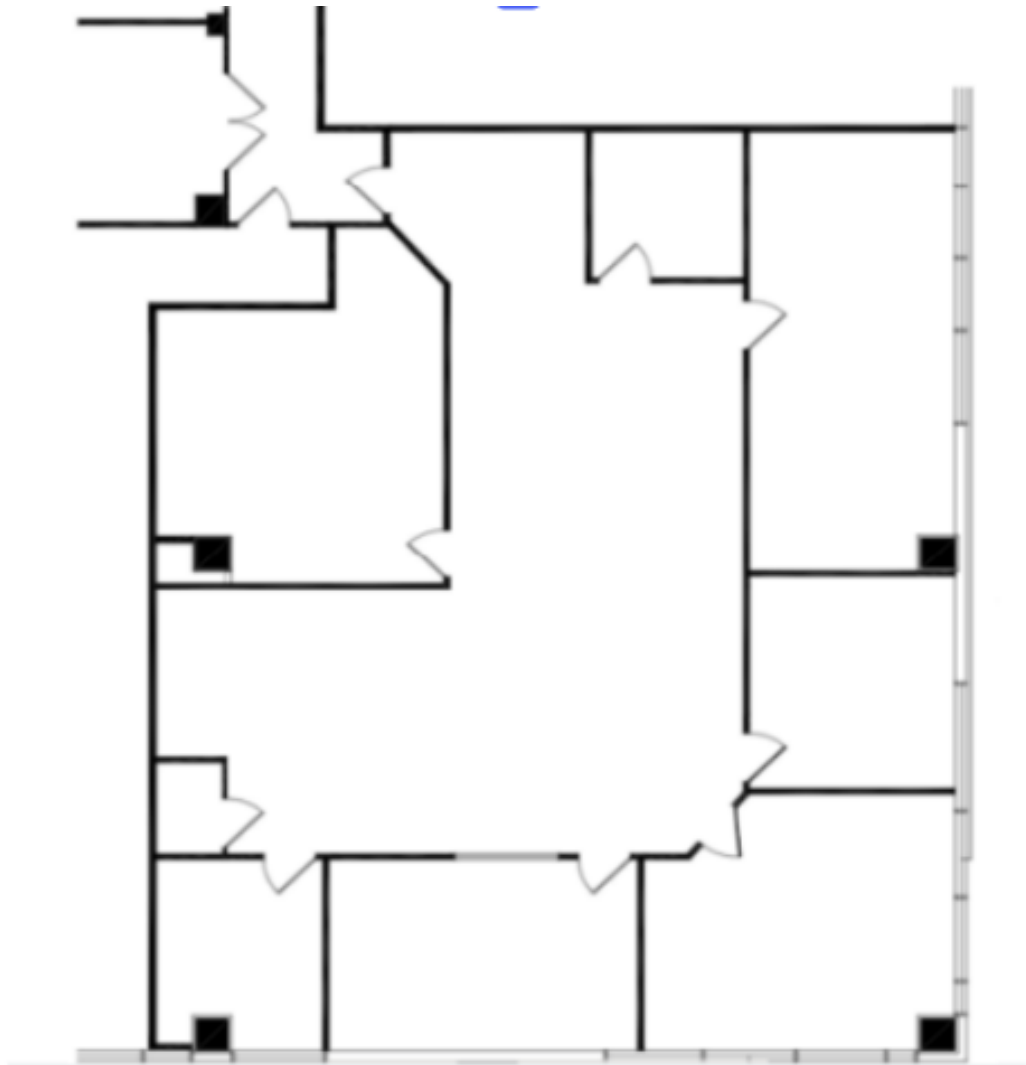

Huntington Square II

3450 Lakeside Drive
Miramar, FL 33027

Suite 340 | 3,051 SF

For more information please contact:

Brady Titcomb

Executive Vice President
brady.titcomb@jll.com
+1 954 653 3222

Kevin McCarthy