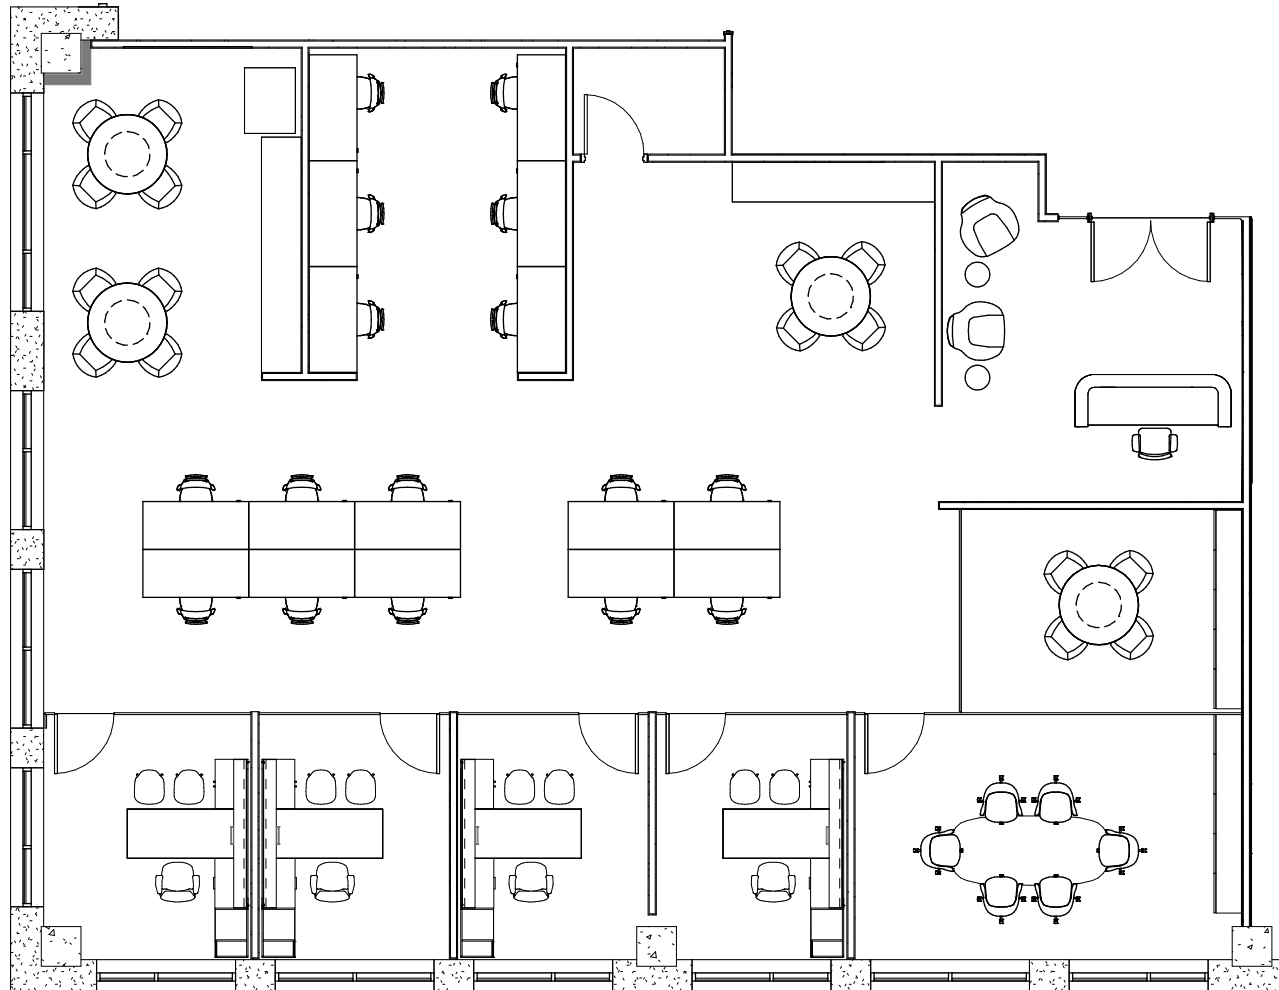

14th FLOOR

SUITE 1440

3,509 RSF

BLANCA COMMERCIAL REAL ESTATE, INC.
LICENSED REAL ESTATE BROKER | BLANCACRE.COM

CHRISTINA STINE JOLLEY
954.395.2112
christina.jolley@blancacre.com

ANDREW ACKERMAN
954.980.5116
andrew.ackerman@blancacre.com