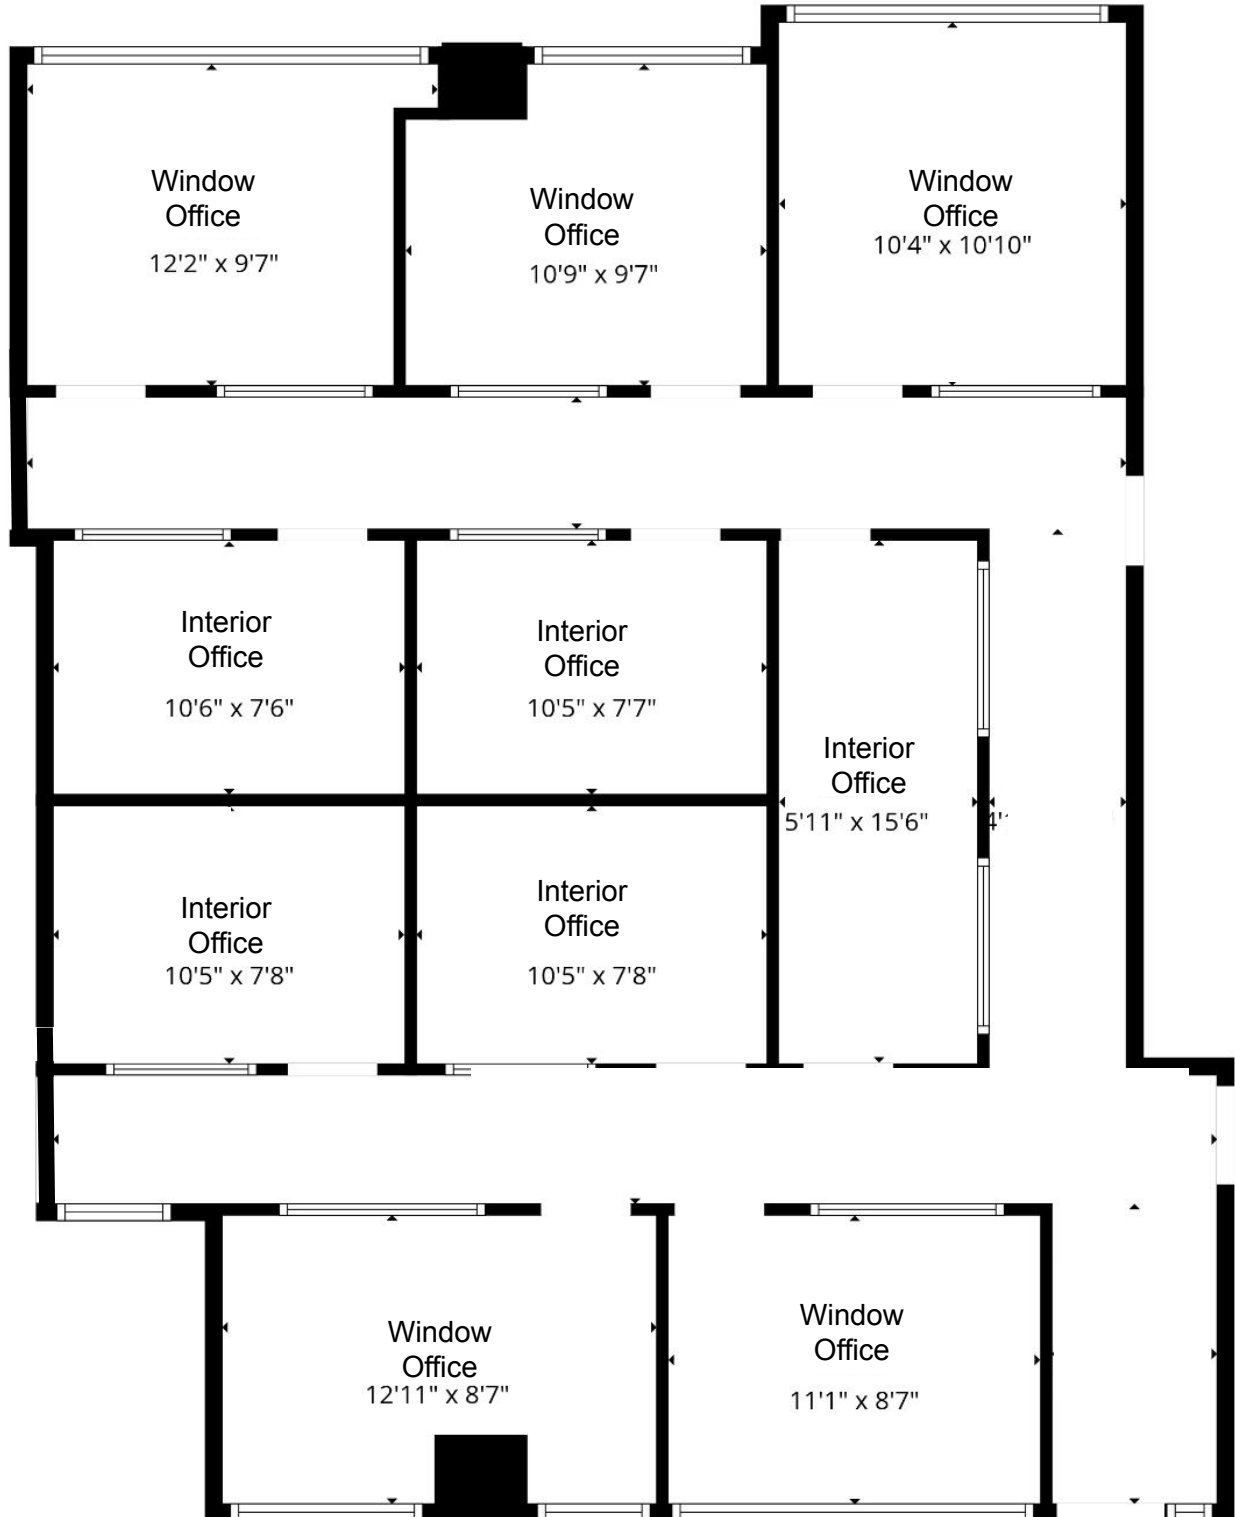

Suite 270 Floor Plan

901 W. Civic Center Dr. Santa Ana ± 1,715 SF

Consisting of lobby, 4 window offices, conference room, and 5 interior offices