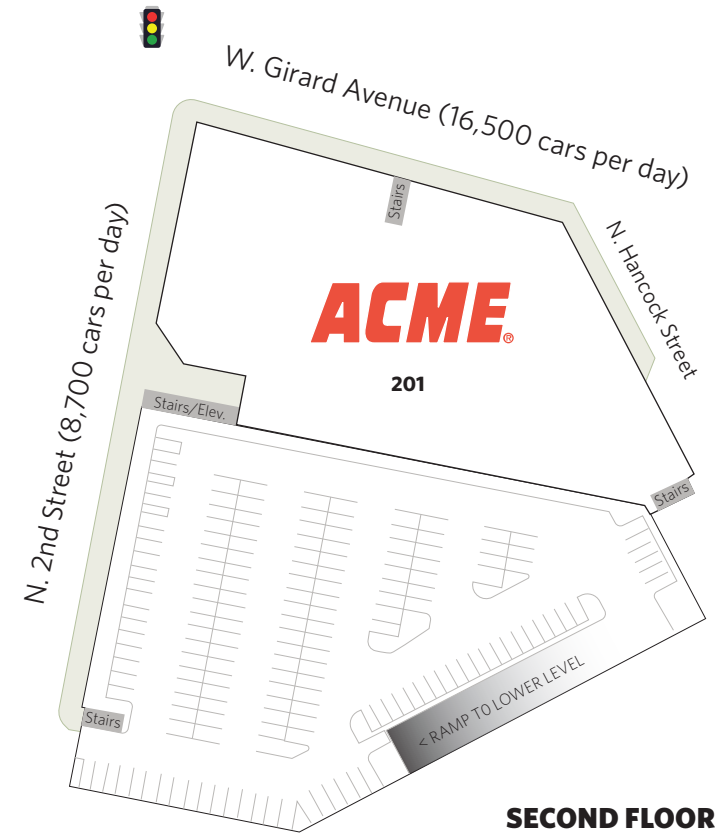

SHOPS AT SCHMIDT'S

180 W. Girard Avenue, Philadelphia, PA 19123

ACME

FAMILY DOLLAR
no family. my family. dollar.

unleashed
by petco

PHILADELPHIA, PA

SHOPS AT SCHMIDT'S

180 W. Girard Avenue, Philadelphia, PA 19123

STERLING
ORGANIZATION

For information: **Rob Meeks**

E: rmeeks@sterlingorganization.com

P: 855-384-6474

July 2021

SHOPS AT SCHMIDT'S LEASING PLAN

180 W. Girard Avenue, Philadelphia, PA 19123

For information:

Rob Meeks

E: rmeeks@sterlingorganization.com

P: 855-384-6474

GROUND FLOOR

SECOND FLOOR

| UNIT | TENANT | SQ. FT. | UNIT | TENANT | SQ. FT. |
|---------------------------|----------------------|--------------|---------------|----------------------------|---------|
| 101 | ATI Physical Therapy | 2,979 | 107 | Petco | 4,497 |
| 102 | Available | 7,965 | 108 | American Family Care | 3,131 |
| 104 | Solidcore | 2,441 | 109 | Fine Wine and Good Spirits | 12,325 |
| 105 | Trend Eye Care | 1,876 | 201 | ACME | 51,000 |
| 106A | The Shake Seafood | 3,999 | | | |
| 106B | Royal Bank America | 1,836 | | | |
| Total Square Feet: | | | 92,049 | | |

Traffic Count: 25,200 cars/day

Distance from Freeway: 0.2 miles