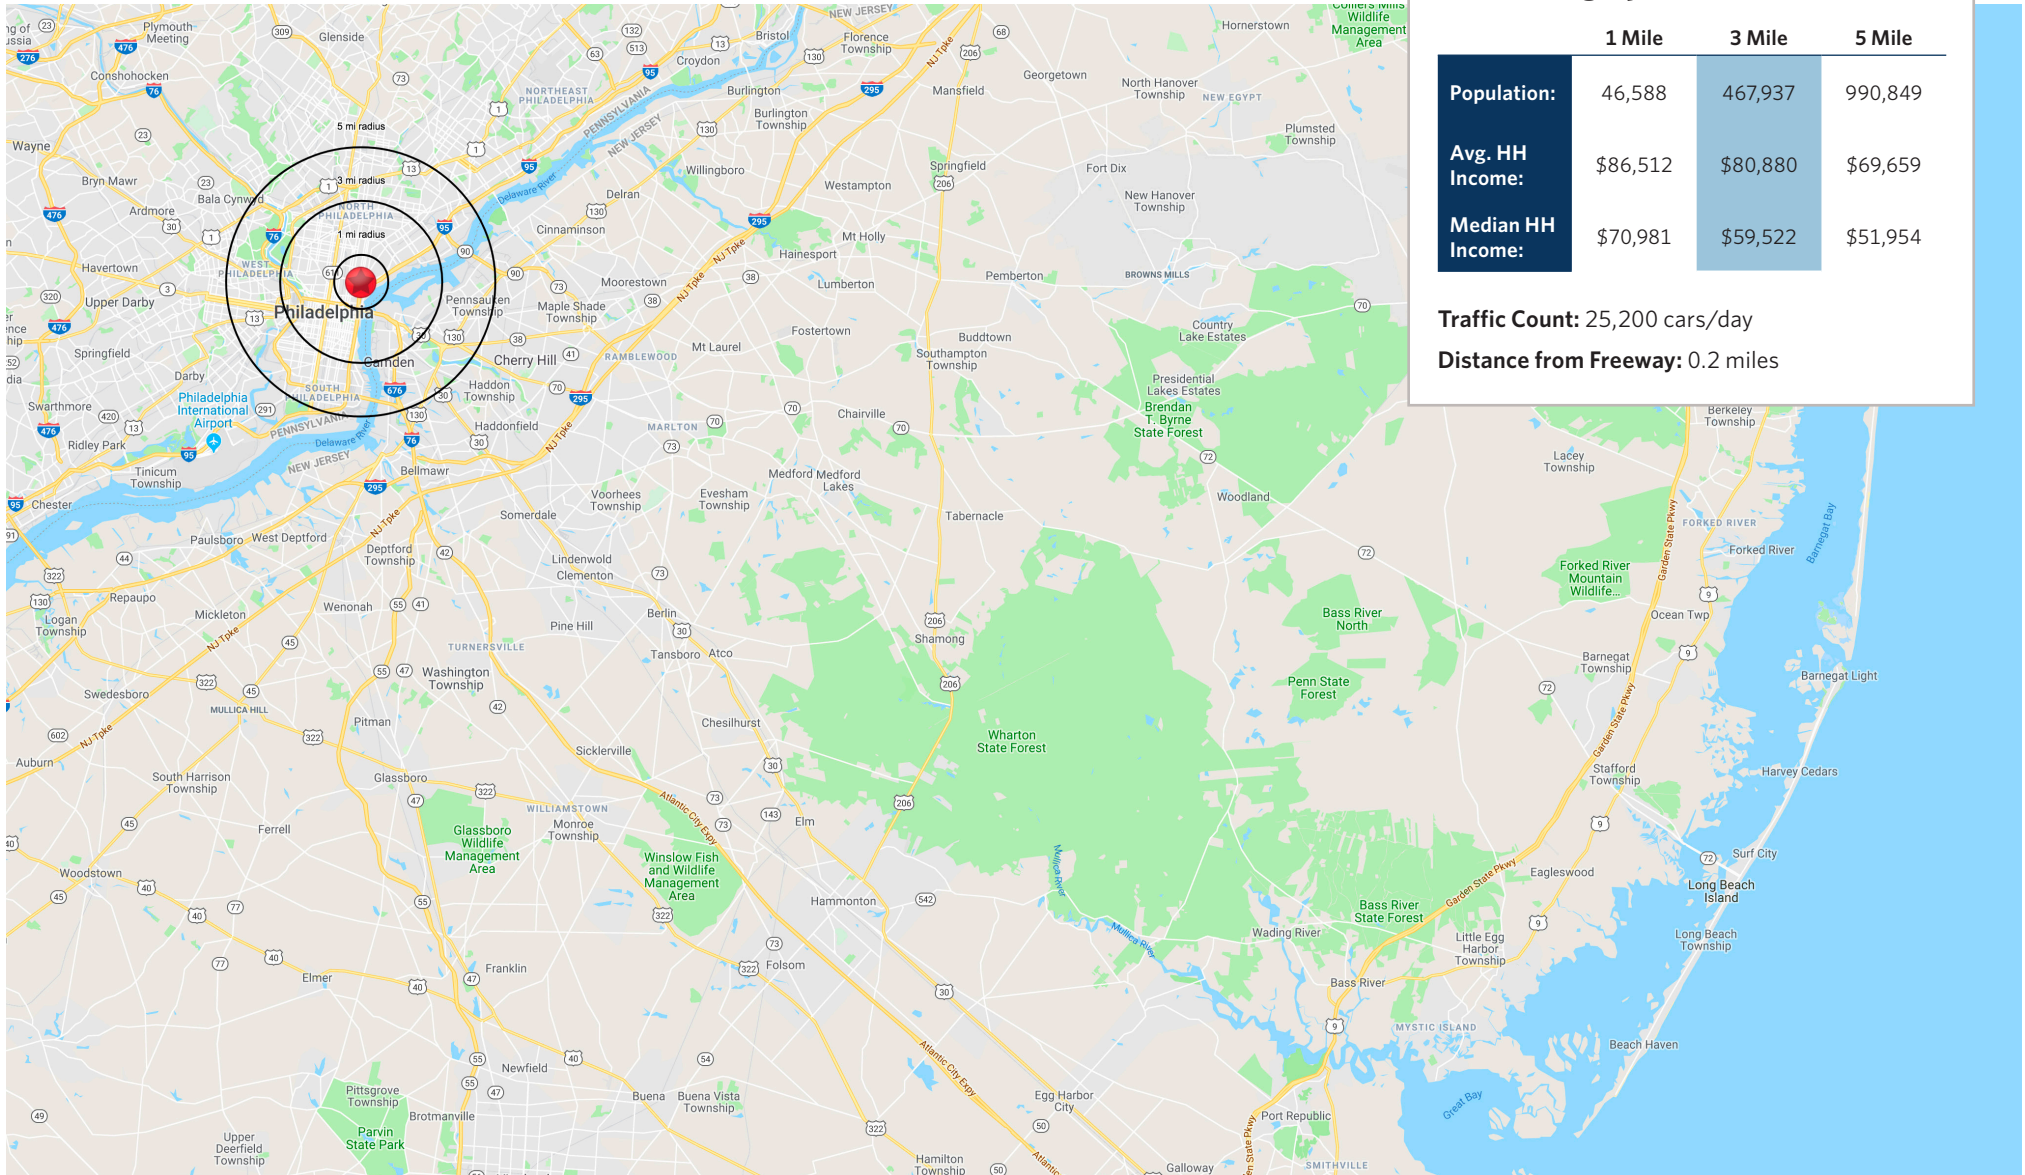

SHOPS AT SCHMIDT'S

180 W. Girard Avenue, Philadelphia, PA 19123

Site Demographics (2020)

| | 1 Mile | 3 Mile | 5 Mile |
|--------------------------|----------|----------|----------|
| Population: | 46,588 | 467,937 | 990,849 |
| Avg. HH Income: | \$86,512 | \$80,880 | \$69,659 |
| Median HH Income: | \$70,981 | \$59,522 | \$51,954 |

Traffic Count: 25,200 cars/day

Distance from Freeway: 0.2 miles