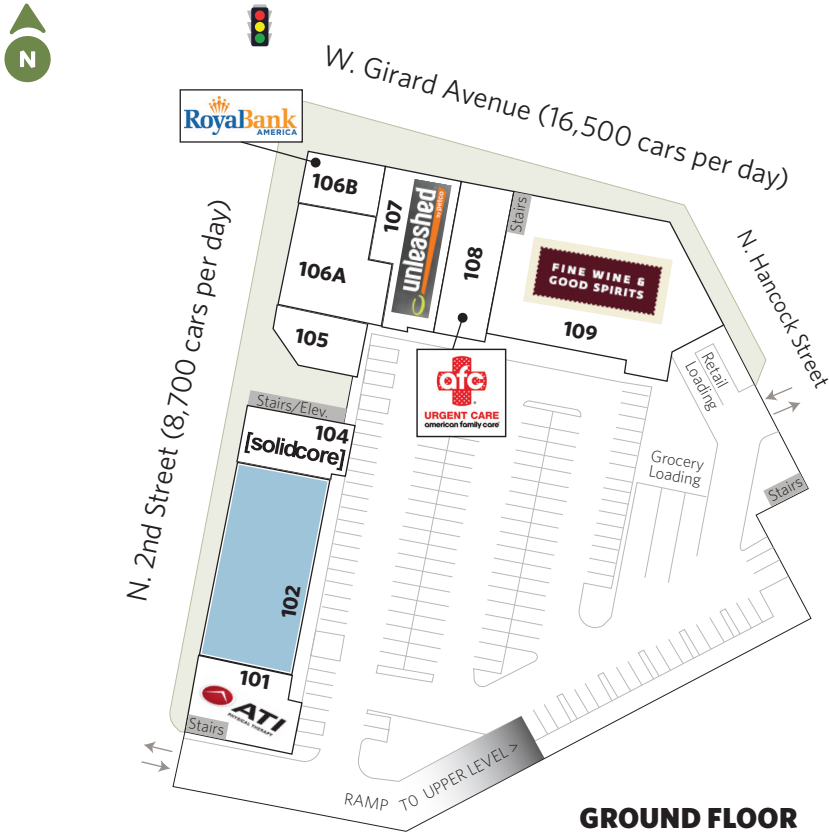

SHOPS AT SCHMIDT'S

180 W. Girard Avenue, Philadelphia, PA 19123

ACME

FAMILY DOLLAR
no family. my family. dollar.

unleashed
by petco

PHILADELPHIA, PA

SHOPS AT SCHMIDT'S

180 W. Girard Avenue, Philadelphia, PA 19123

STERLING
ORGANIZATION

For information: **Rob Meeks**

E: rmeeks@sterlingorganization.com

P: 855-384-6474

July 2021

SHOPS AT SCHMIDT'S LEASING PLAN

180 W. Girard Avenue, Philadelphia, PA 19123

For information:

Rob Meeks

E: rmeeks@sterlingorganization.com

P: 855-384-6474

GROUND FLOOR

SECOND FLOOR

| UNIT | TENANT | SQ. FT. | UNIT | TENANT | SQ. FT. |
|---------------------------|----------------------|--------------|---------------|----------------------------|---------|
| 101 | ATI Physical Therapy | 2,979 | 107 | Petco | 4,497 |
| 102 | Available | 7,965 | 108 | American Family Care | 3,131 |
| 104 | Solidcore | 2,441 | 109 | Fine Wine and Good Spirits | 12,325 |
| 105 | Trend Eye Care | 1,876 | 201 | ACME | 51,000 |
| 106A | The Shake Seafood | 3,999 | | | |
| 106B | Royal Bank America | 1,836 | | | |
| Total Square Feet: | | | 92,049 | | |

Traffic Count: 25,200 cars/day

Distance from Freeway: 0.2 miles