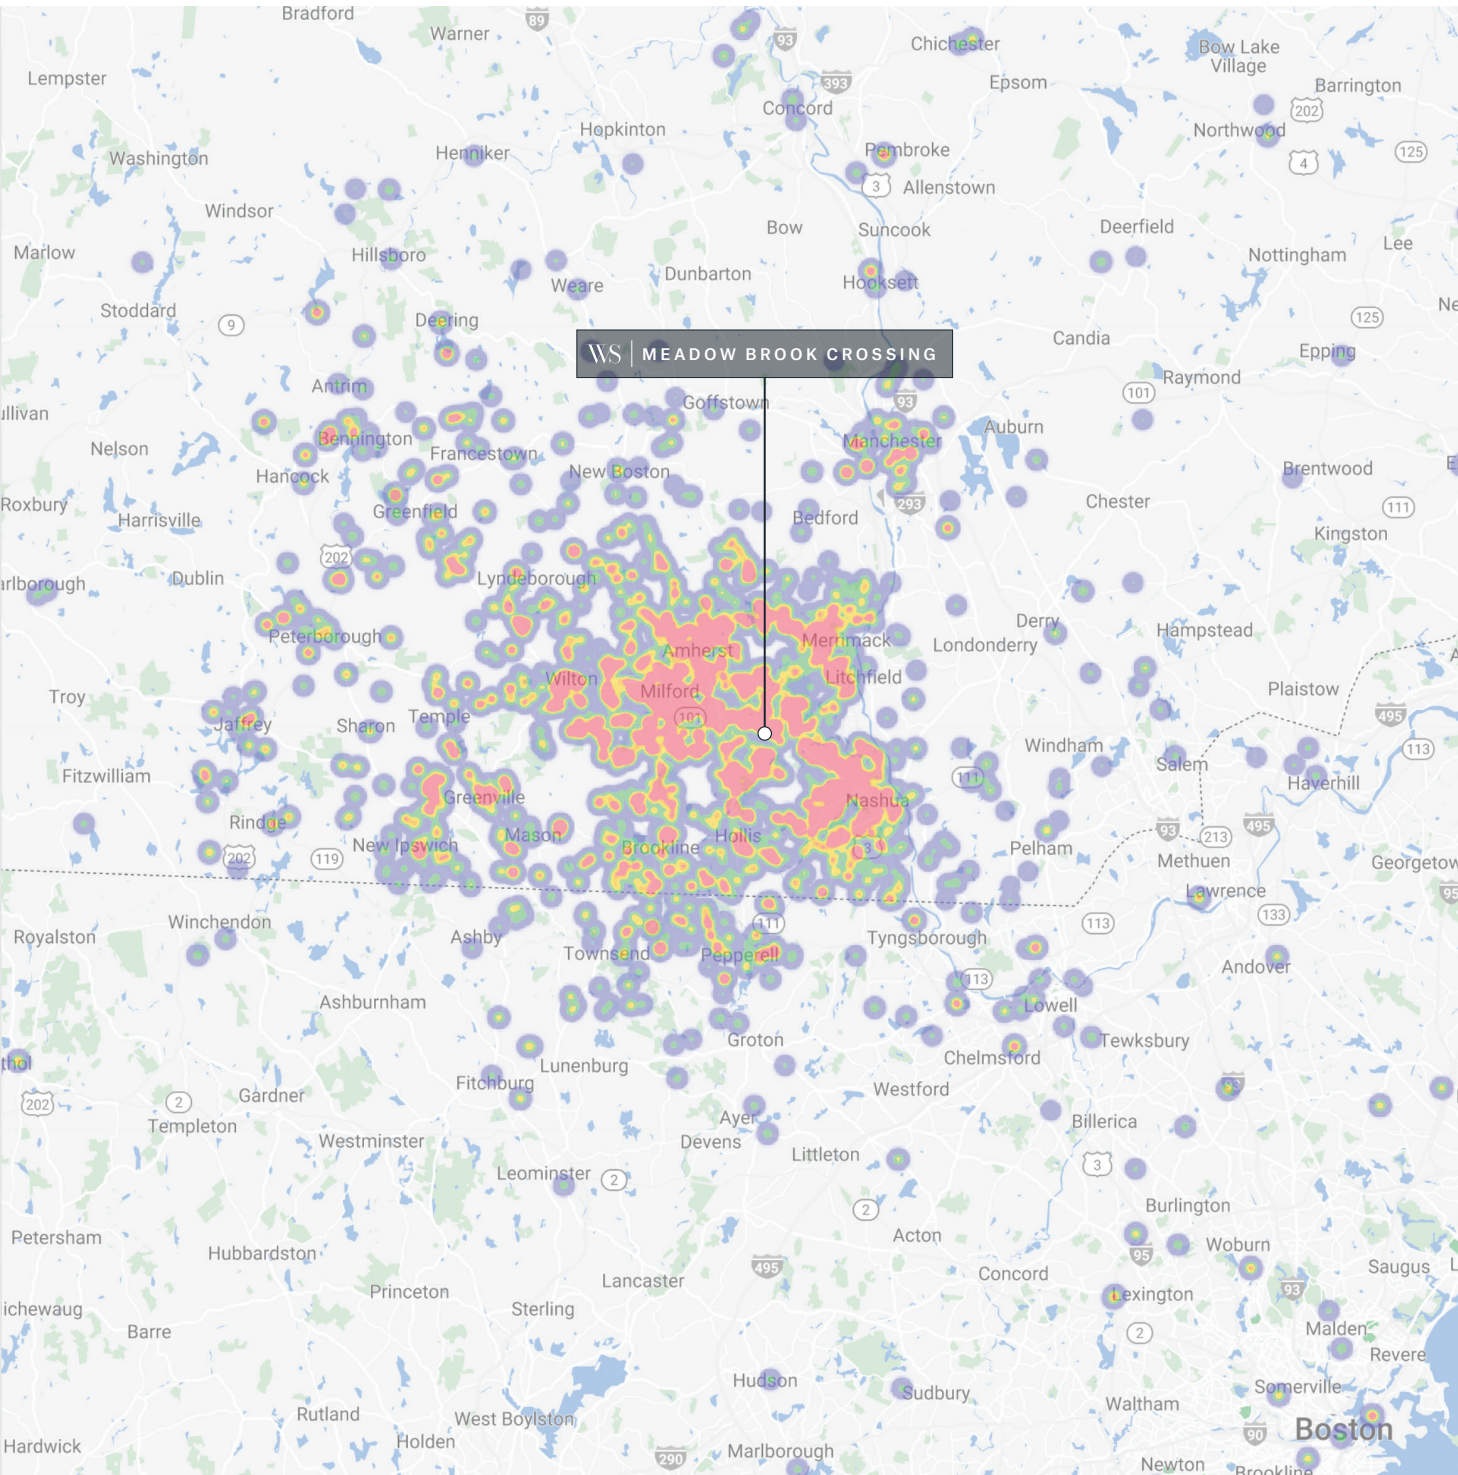

WS | Amherst: Trade Area & Customer

Meadow Brook Crossing's trade area includes the south central part of New Hampshire, and communities just over the Massachusetts border. The shopping center pulls the largest percentage of traffic from nearby population dense areas including Nashua and Merrimack.

50% of Meadow Brook Crossing's customers make an HHI of **over \$100K**

44% of visits come from customers who visit **10x ANNUALLY**

Average length of stay at Meadow Brook Crossing is **ONE HOUR**

VOLUME OF VISITS

Heat Map shows home locations for customers who visit 3+ times a year. Gradient demonstrates where the greatest volume of customers who visit 3+ times a year live.

Source: Placer.ai, 2023