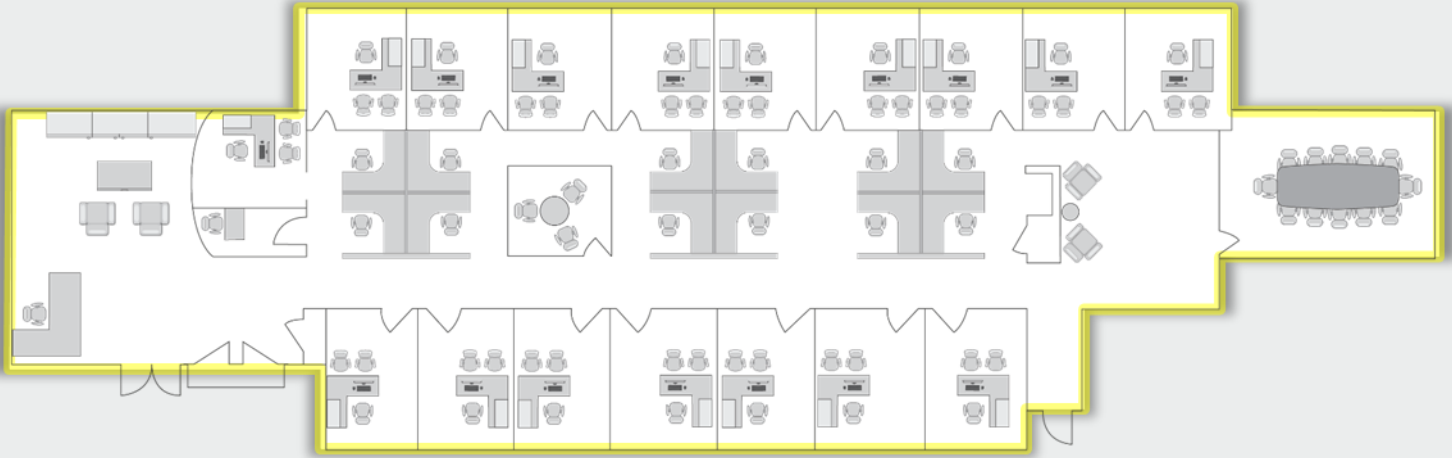

For Sublease  
Suite 200 - 6,093 SF  
2<sup>nd</sup> Floor Office Space

902 Carnegie Center  
Princeton, NJ

Suite 200 | 6,093 SF

17 Private Offices with Glass Front Walls  
12 Workstations with 4 Ethernet Connections per Station  
Expandable Conference Room

Scan for  
**Matterport**  
3D Tour

## Suite 200A | 8,100 SF

- 15 Private Offices
- 30 Workstations
- 6 Touchdown Stations
- 2 Conference Rooms
- Kitchen with Seating
- Reception Area

Scan for  
**Matterport**  
3D Tour

For Sublease  
14,193 SF  
Office Space - 2<sup>nd</sup> Floor

902 Carnegie Center  
Princeton, NJ

Suite 200 | 6,093 SF

Suite 200A | 8,100 SF