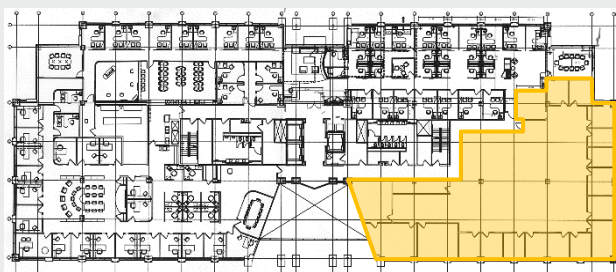

For Sublease  
Suite 200 - 6,093 SF  
2<sup>nd</sup> Floor Office Space

902 Carnegie Center  
Princeton, NJ

Suite 200 | 6,093 SF

17 Private Offices with Glass Front Walls  
12 Workstations with 4 Ethernet Connections per Station  
Expandable Conference Room

Scan for  
**Matterport**  
3D Tour

## Suite 200A | 8,100 SF

- 15 Private Offices
- 30 Workstations
- 6 Touchdown Stations
- 2 Conference Rooms
- Kitchen with Seating
- Reception Area

Scan for  
**Matterport**  
3D Tour

For Sublease  
14,193 SF  
Office Space - 2<sup>nd</sup> Floor