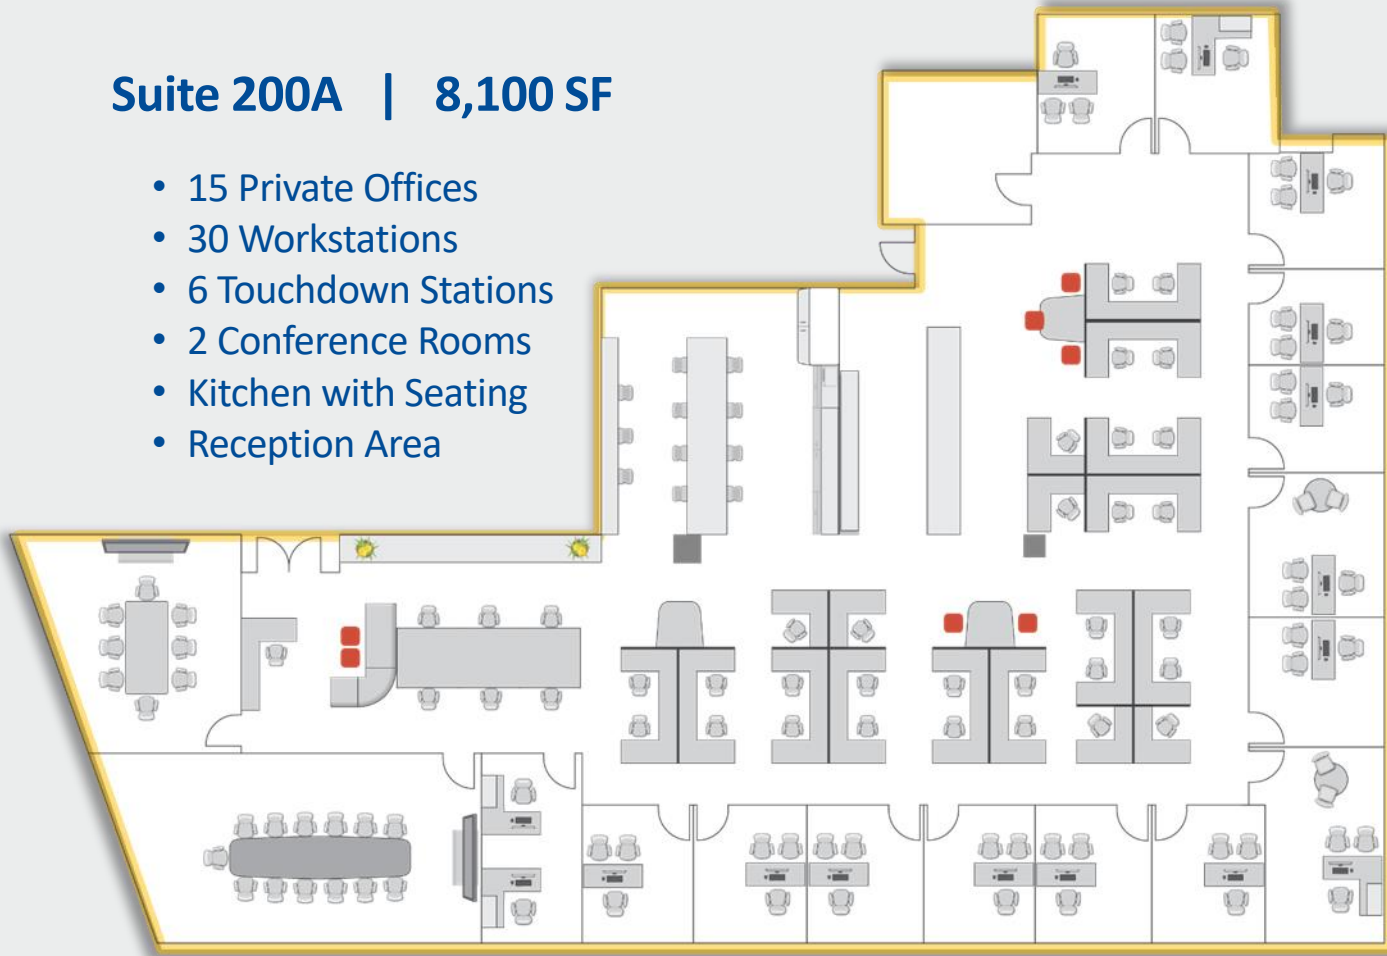

For Sublease  
Suite 200 - 6,093 SF  
2<sup>nd</sup> Floor Office Space

902 Carnegie Center  
Princeton, NJ

Suite 200 | 6,093 SF

17 Private Offices with Glass Front Walls  
12 Workstations with 4 Ethernet Connections per Station  
Expandable Conference Room

Scan for  
**Matterport**  
3D Tour

## Suite 200A | 8,100 SF

- 15 Private Offices
- 30 Workstations
- 6 Touchdown Stations
- 2 Conference Rooms
- Kitchen with Seating
- Reception Area

Scan for  
**Matterport**  
3D Tour

For Sublease  
14,193 SF  
Office Space - 2<sup>nd</sup> Floor

902 Carnegie Center  
Princeton, NJ

Suite 200 | 6,093 SF

Suite 200A | 8,100 SF