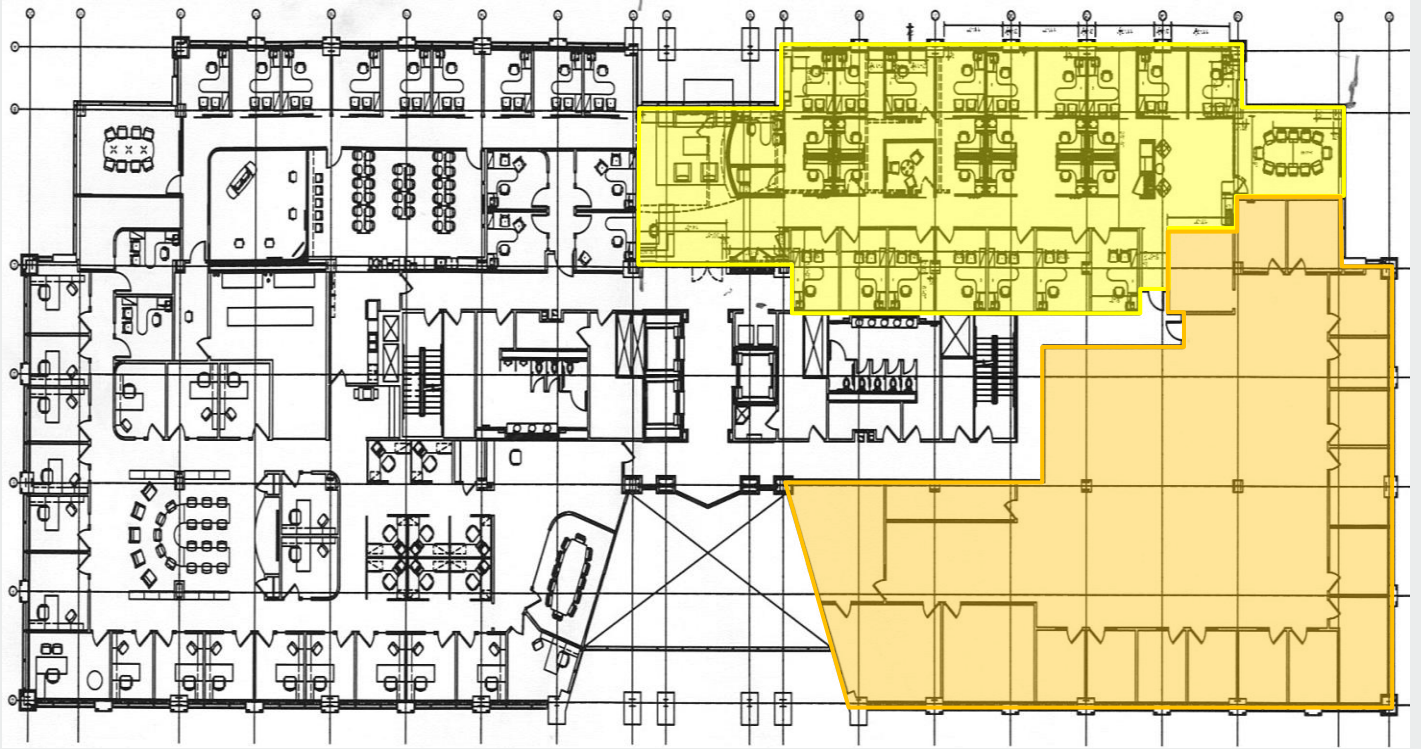

## Suite 200A | 8,100 SF

- 15 Private Offices
- 30 Workstations
- 6 Touchdown Stations
- 2 Conference Rooms
- Kitchen with Seating
- Reception Area

Scan for  
**Matterport**  
3D Tour

For Sublease  
14,193 SF  
Office Space - 2<sup>nd</sup> Floor

902 Carnegie Center  
Princeton, NJ

Suite 200 | 6,093 SF

Suite 200A | 8,100 SF