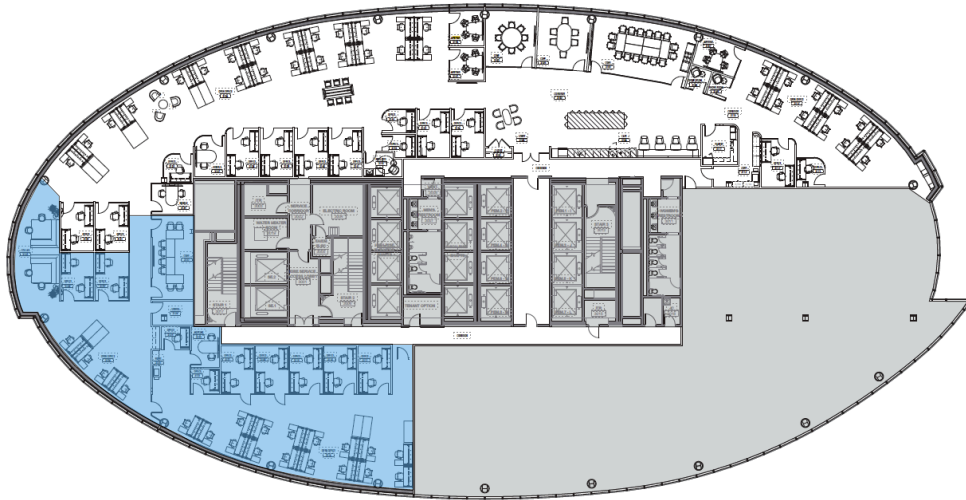

One Congress

1 CONGRESS STREET

BOSTON, MA

Option A | 6,425 RSF

Option B | 19,217 RSF