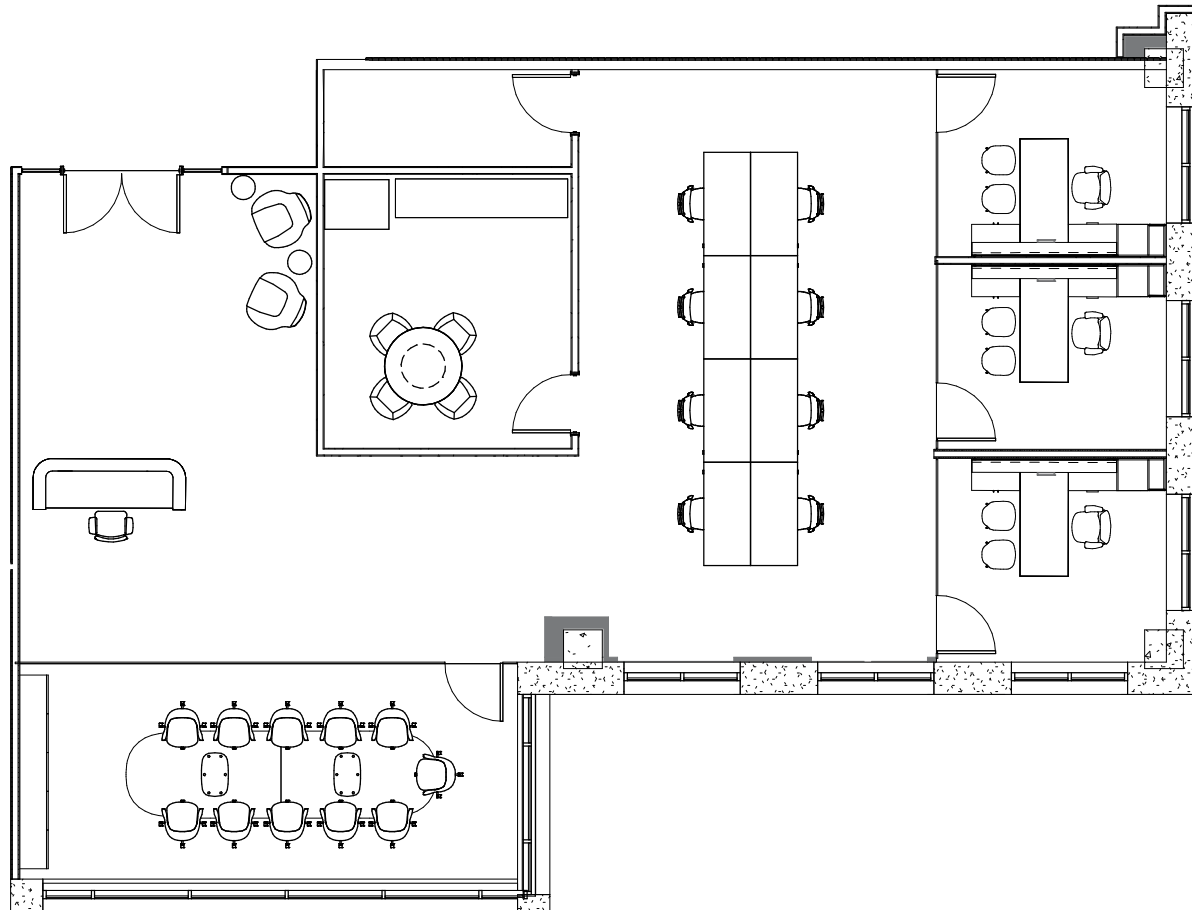

14th FLOOR

SUITE 1480

2,742 RSF

BLANCA COMMERCIAL REAL ESTATE, INC.
LICENSED REAL ESTATE BROKER | BLANCACRE.COM

CHRISTINA STINE JOLLEY
954.395.2112
christina.jolley@blancacre.com

ANDREW ACKERMAN
954.980.5116
andrew.ackerman@blancacre.com