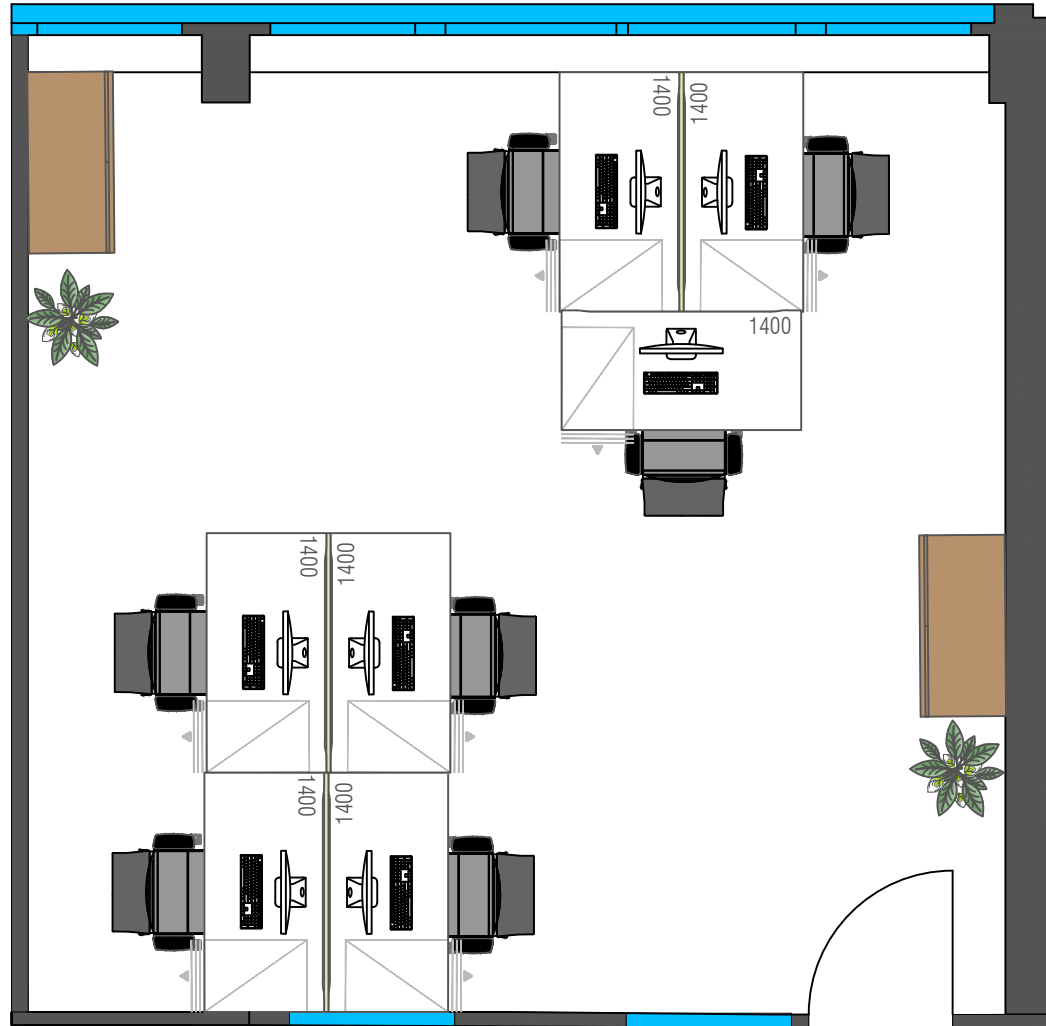

Indicative Work Space Layout

Suite 304,
18-24 Turnham Green Terrace,
Chiswick, W4 1QP

Floor plan illustrative purposes only