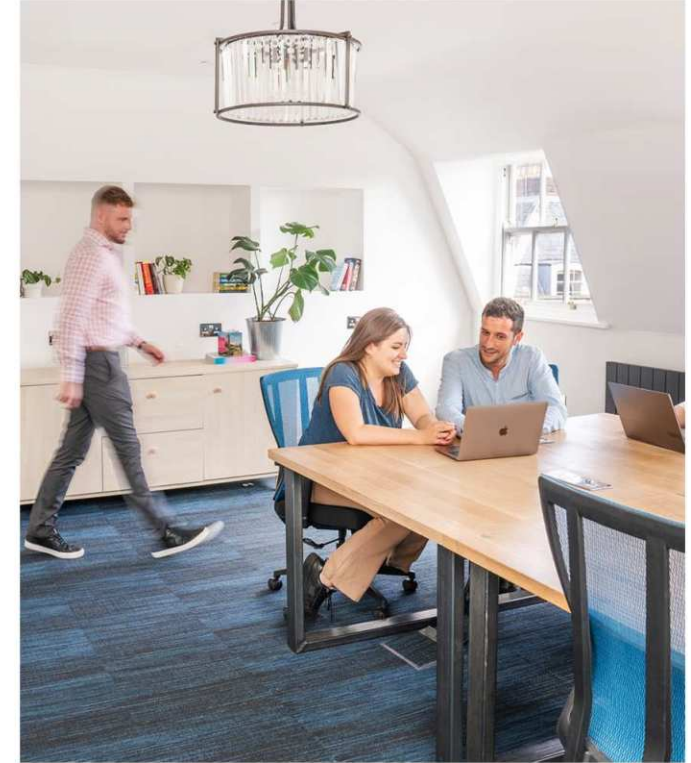

Serviced Office

With private offices available for 2 people or more, you can enjoy all the perks of your own office whilst still being part of the Square Works community.