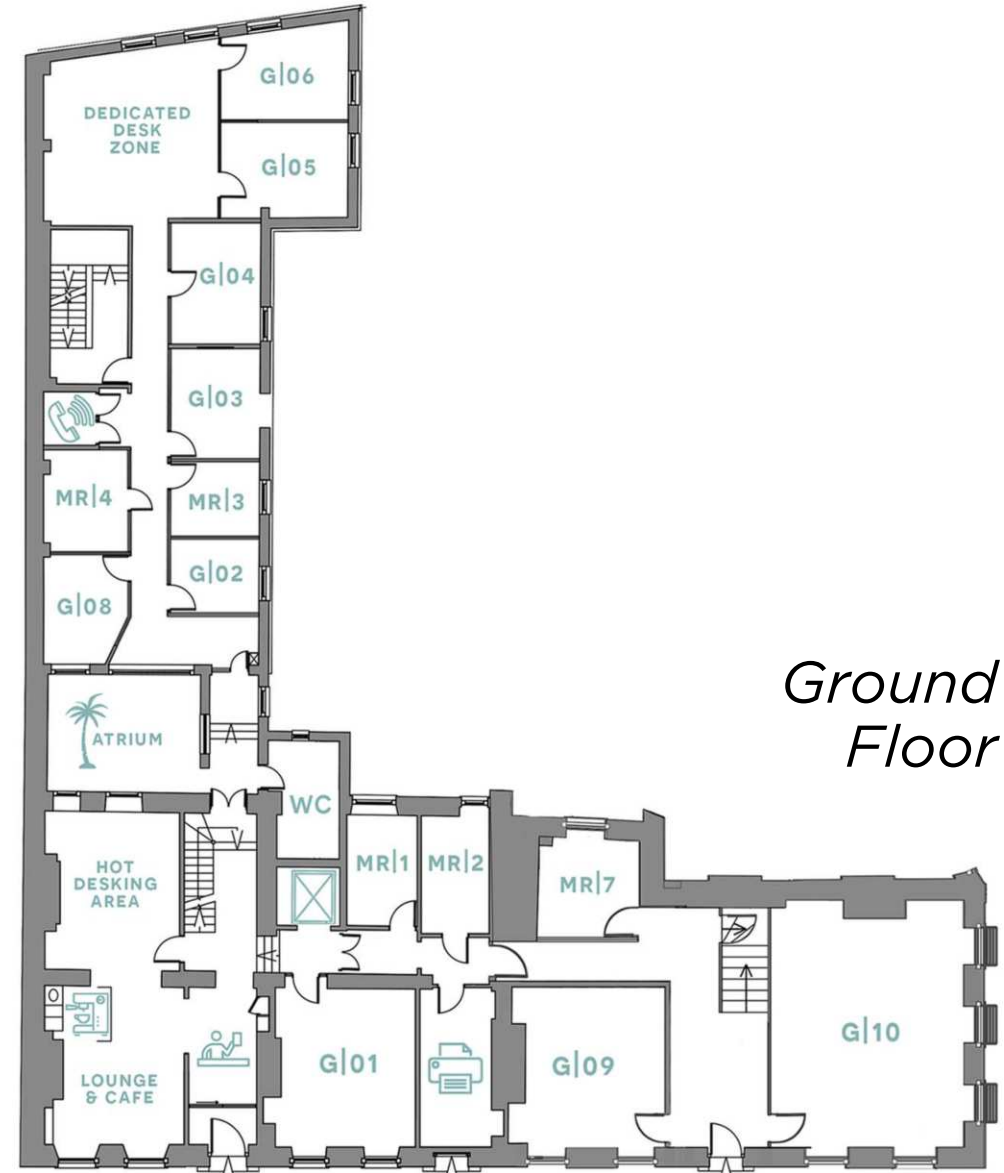

Paula
Facilities & Operations
Manager

Patryk
Community Host

Niamh
Community Host

Floor Plans

Lower Ground Floor

Ground Floor

- | | | | | | | | | | |
|--|---------------------|---|-------------------------------------|--|---------------------|---|--------------------|---|-----------------|
|  | LIFT |  | RECEPTION |  | PHONE BOOTHS |  | SHOWER ROOM |  | CAR PARK |
|  | KITCHEN AREA |  | REPROGRAPHICS/
POST ROOM |  | WC TOILETS |  | BIKE RACKS |  | SKYLIGHT |

First Floor

Second Floor

Third Floor

LIFT

RECEPTION

PHONE BOOTHS

SHOWER ROOM

CAR PARK