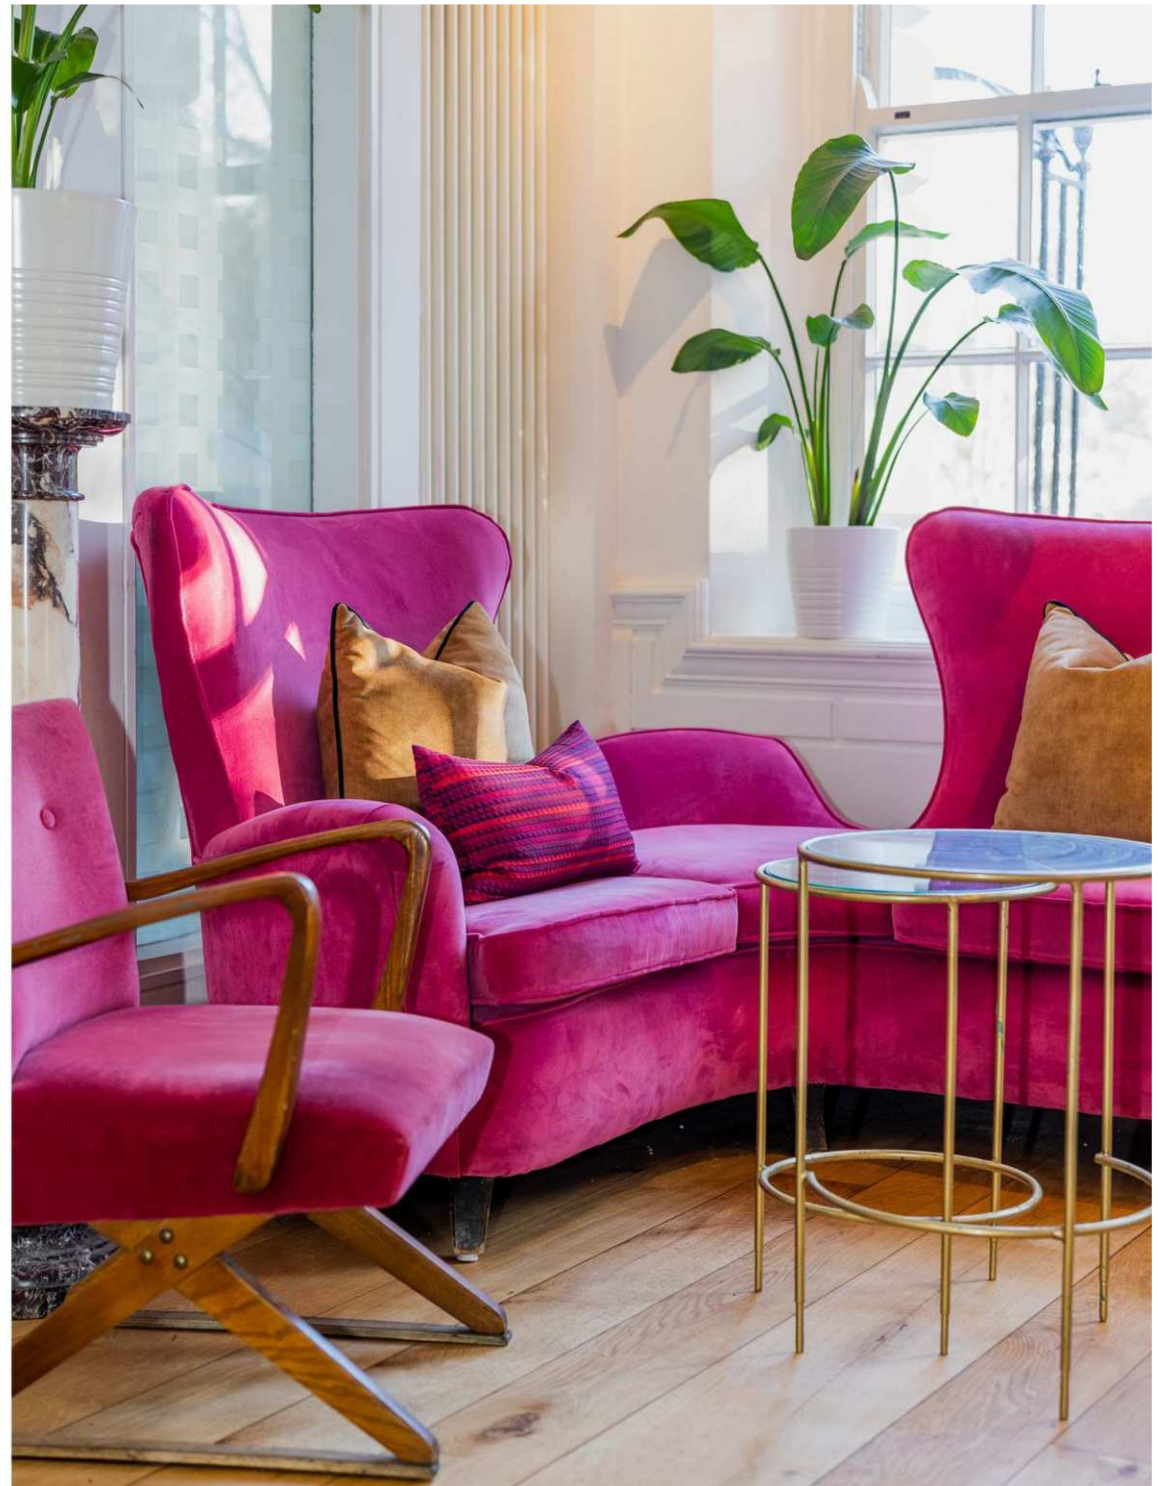

A network of over 1000 professionals

Square Works membership includes unrestricted access to the Square Club, a private members' club founded in 1990 and still thriving more than 30 years later.

The Square Club is vibrant and well-established, offering a full calendar of events that give members the opportunity to network and socialise.

Members can enjoy access to a global community of like-minded reciprocal clubs, as well as a range of local partner discounts.