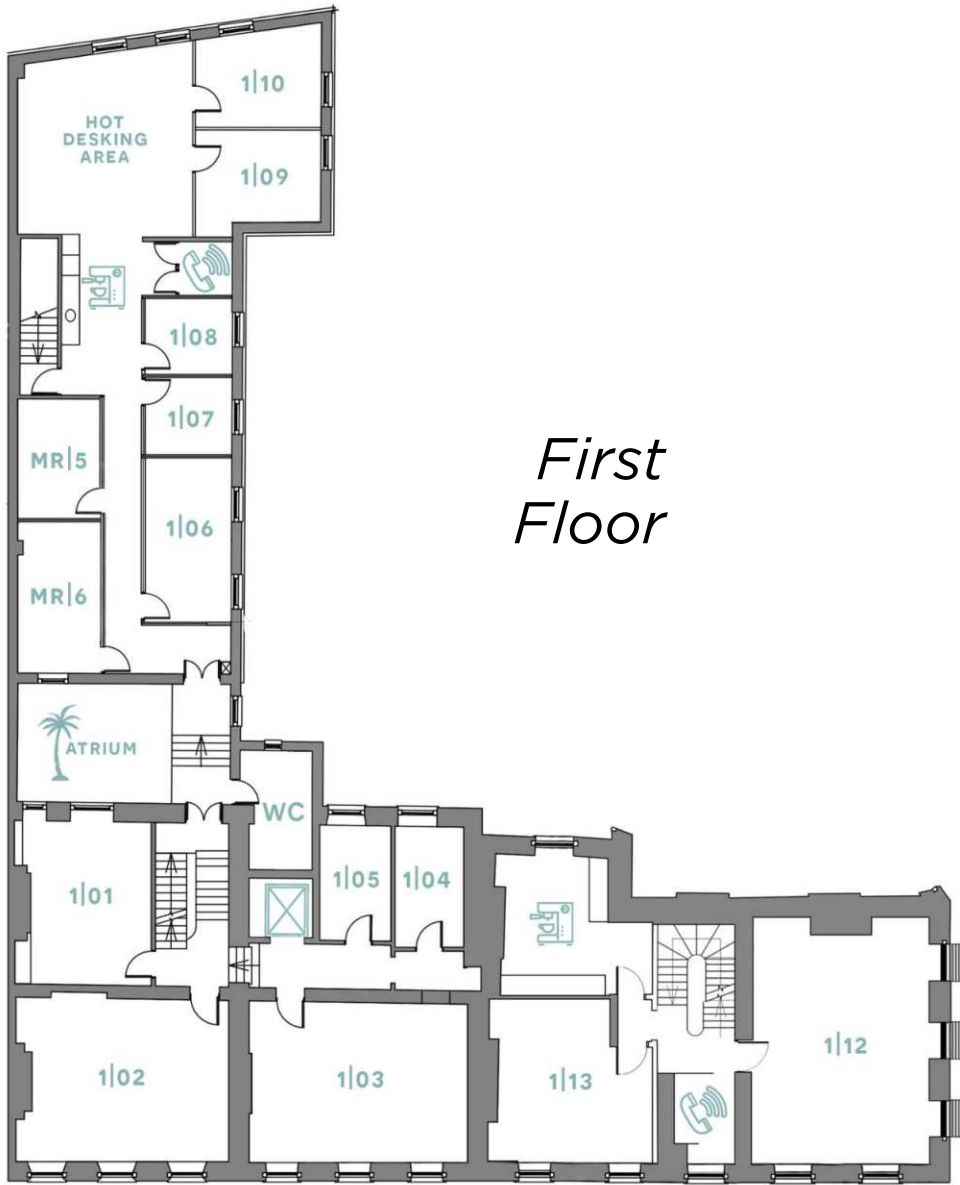

Paula
Facilities & Operations
Manager

Patryk
Community Host

Niamh
Community Host

Floor Plans

Lower Ground Floor

Ground Floor

- | | | | | | | | | | |
|--|---------------------|---|-------------------------------------|--|---------------------|---|--------------------|---|-----------------|
|  | LIFT |  | RECEPTION |  | PHONE BOOTHS |  | SHOWER ROOM |  | CAR PARK |
|  | KITCHEN AREA |  | REPROGRAPHICS/
POST ROOM |  | WC TOILETS |  | BIKE RACKS |  | SKYLIGHT |

First Floor

Second Floor

Third Floor

LIFT

RECEPTION

PHONE BOOTHS

SHOWER ROOM

CAR PARK