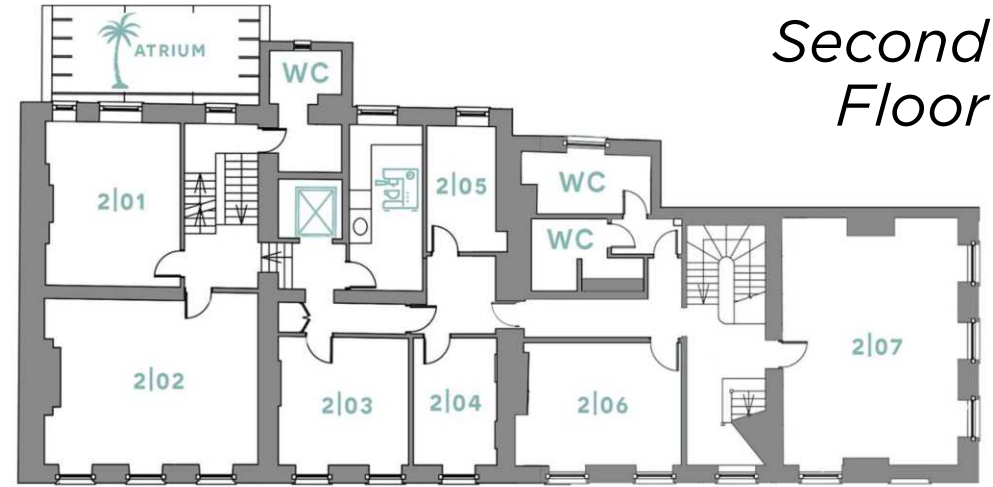

Paula
Facilities & Operations
Manager

Patryk
Community Host

Niamh
Community Host

Floor Plans

Lower Ground Floor

Ground Floor

- | | | | | | | | | | |
|--|---------------------|---|-------------------------------------|--|---------------------|---|--------------------|---|-----------------|
|  | LIFT |  | RECEPTION |  | PHONE BOOTHS |  | SHOWER ROOM |  | CAR PARK |
|  | KITCHEN AREA |  | REPROGRAPHICS/
POST ROOM |  | WC TOILETS |  | BIKE RACKS |  | SKYLIGHT |

First Floor

Second Floor

Third Floor

LIFT

RECEPTION

PHONE BOOTHS

SHOWER ROOM

CAR PARK