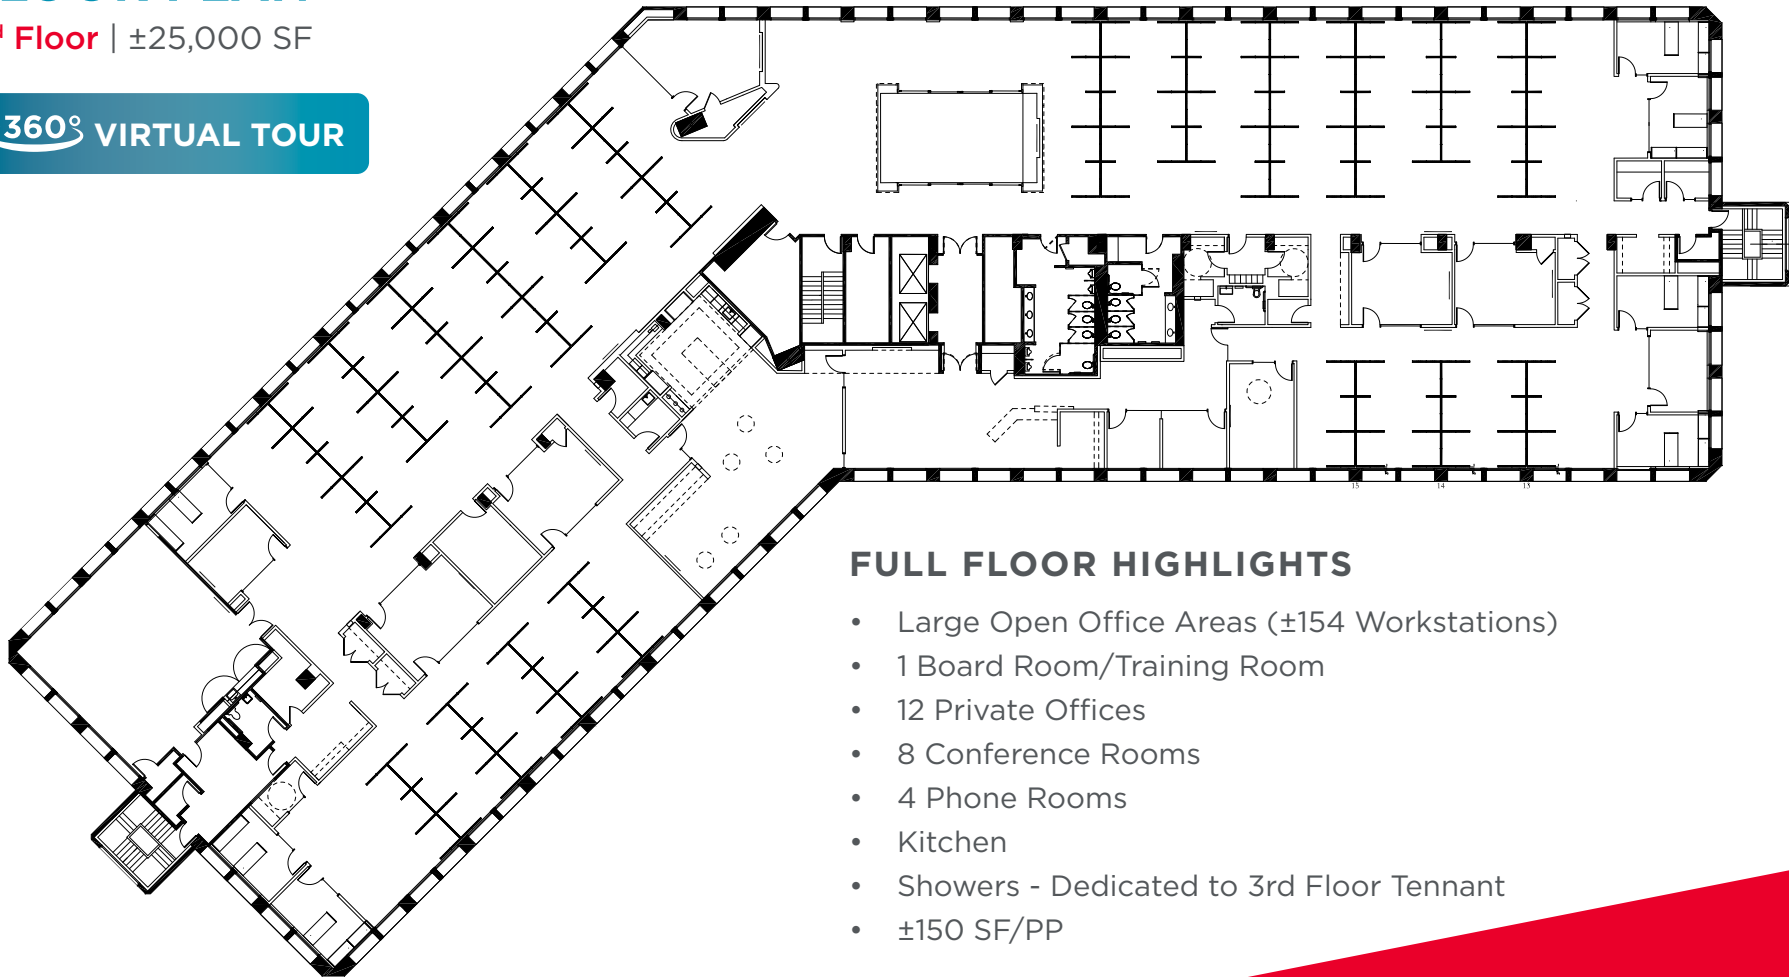

2855 CAMPUS DRIVE

SAN MATEO, CA 94403

FLOOR PLAN

3rd Floor | ±25,000 SF

360° VIRTUAL TOUR

FULL FLOOR HIGHLIGHTS

- Large Open Office Areas (±154 Workstations)
- 1 Board Room/Training Room
- 12 Private Offices
- 8 Conference Rooms
- 4 Phone Rooms
- Kitchen
- Showers - Dedicated to 3rd Floor Tennant
- ±150 SF/PP