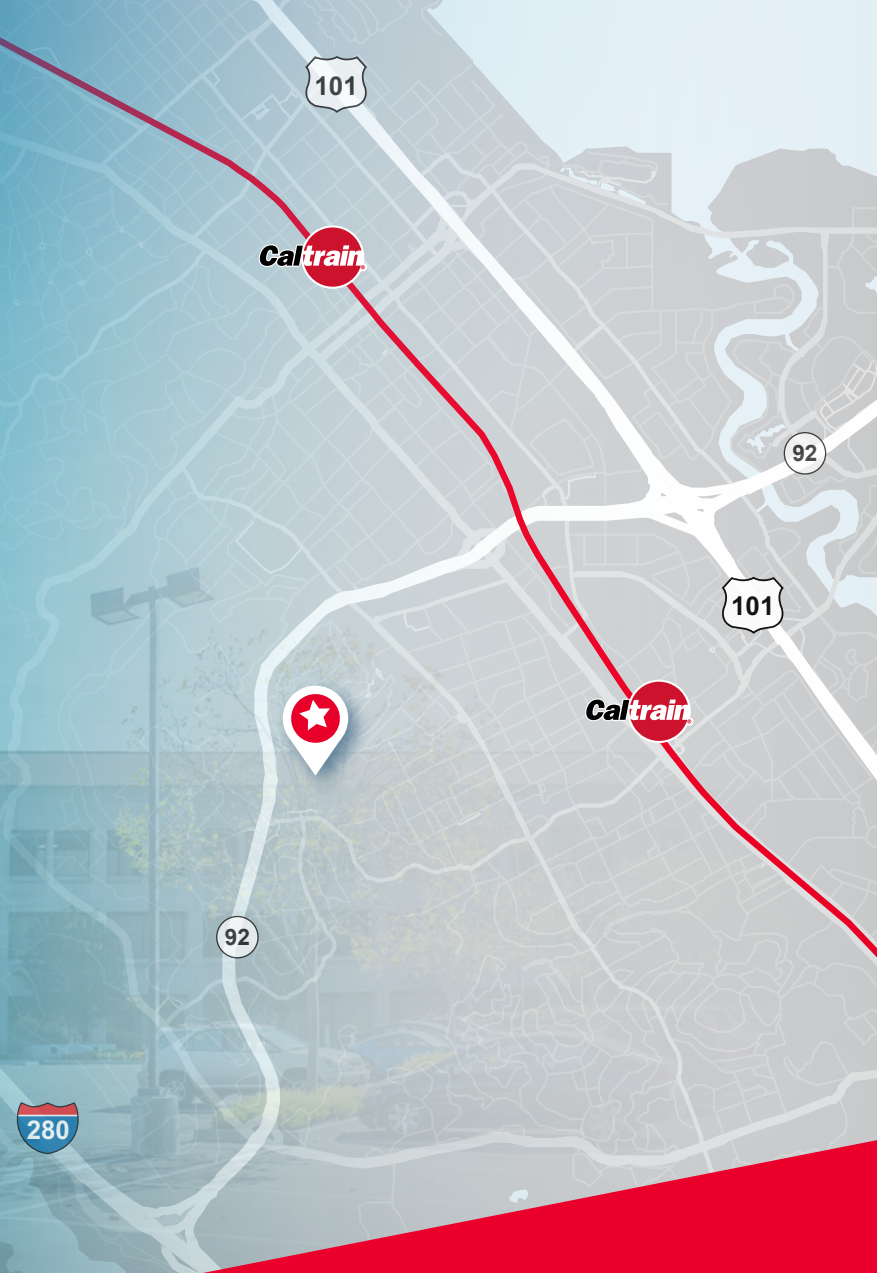

2855 CAMPUS DRIVE

SAN MATEO, CA 94403

PROPERTY HIGHLIGHTS

- Full Floor: 3rd Floor - ±25,000 SF
- Double Door Lobby Exposure
- Building Signage Available
- Recently Updated Lobby
- Stunning Panoramic Views of Surrounding Foot Hills & Bay
- Located just off Hwy 92, 5 minutes to Hwy's 101/280 and 8 minutes to Downtown San Mateo
- 15 minutes to SFO
- Walking Distance to Local Amenities

Clarke Funkhouser

Executive Managing Director
+1 650 401 2124
clarke.funkhouser@cushwake.com
LIC #01252763

Mike Moran

Vice Chairman
+1 650 494 5154
mike.moran@cbre.com
LIC #00901003

1350 Bayshore Hwy., Suite 900
Burlingame, CA
main +1 650 347 3700
fax +1 650 347 4307
cushmanwakefield.com