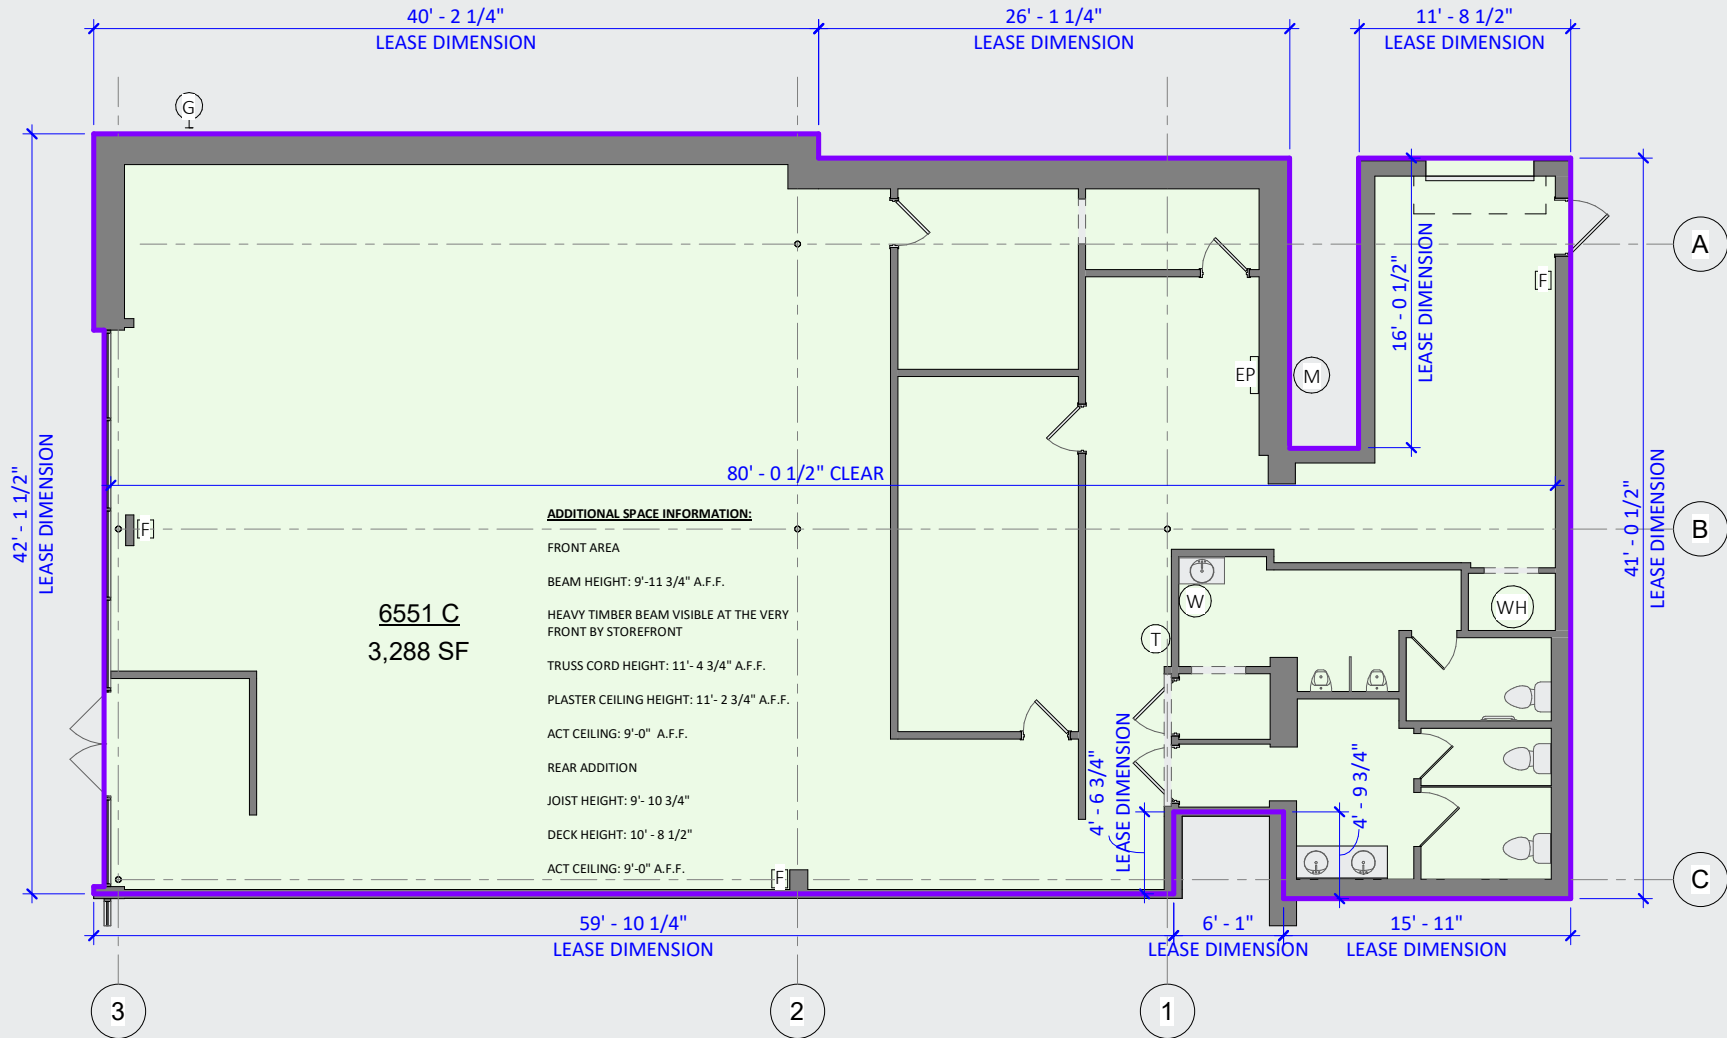

CHAD CENTER

6551 Annapolis Rd, Hyattsville, MD 20784
Prince George's County

LOD

Brian Finkelstein
bfinkelstein@klnb.com
443-632-2076

Mai Vo
mvo@klnb.com
703-268-2722

Joe Mekulski
jmekulski@klnb.com
443-632-1343

100 West Road, Suite 505
Towson, MD 21204
klnb.com