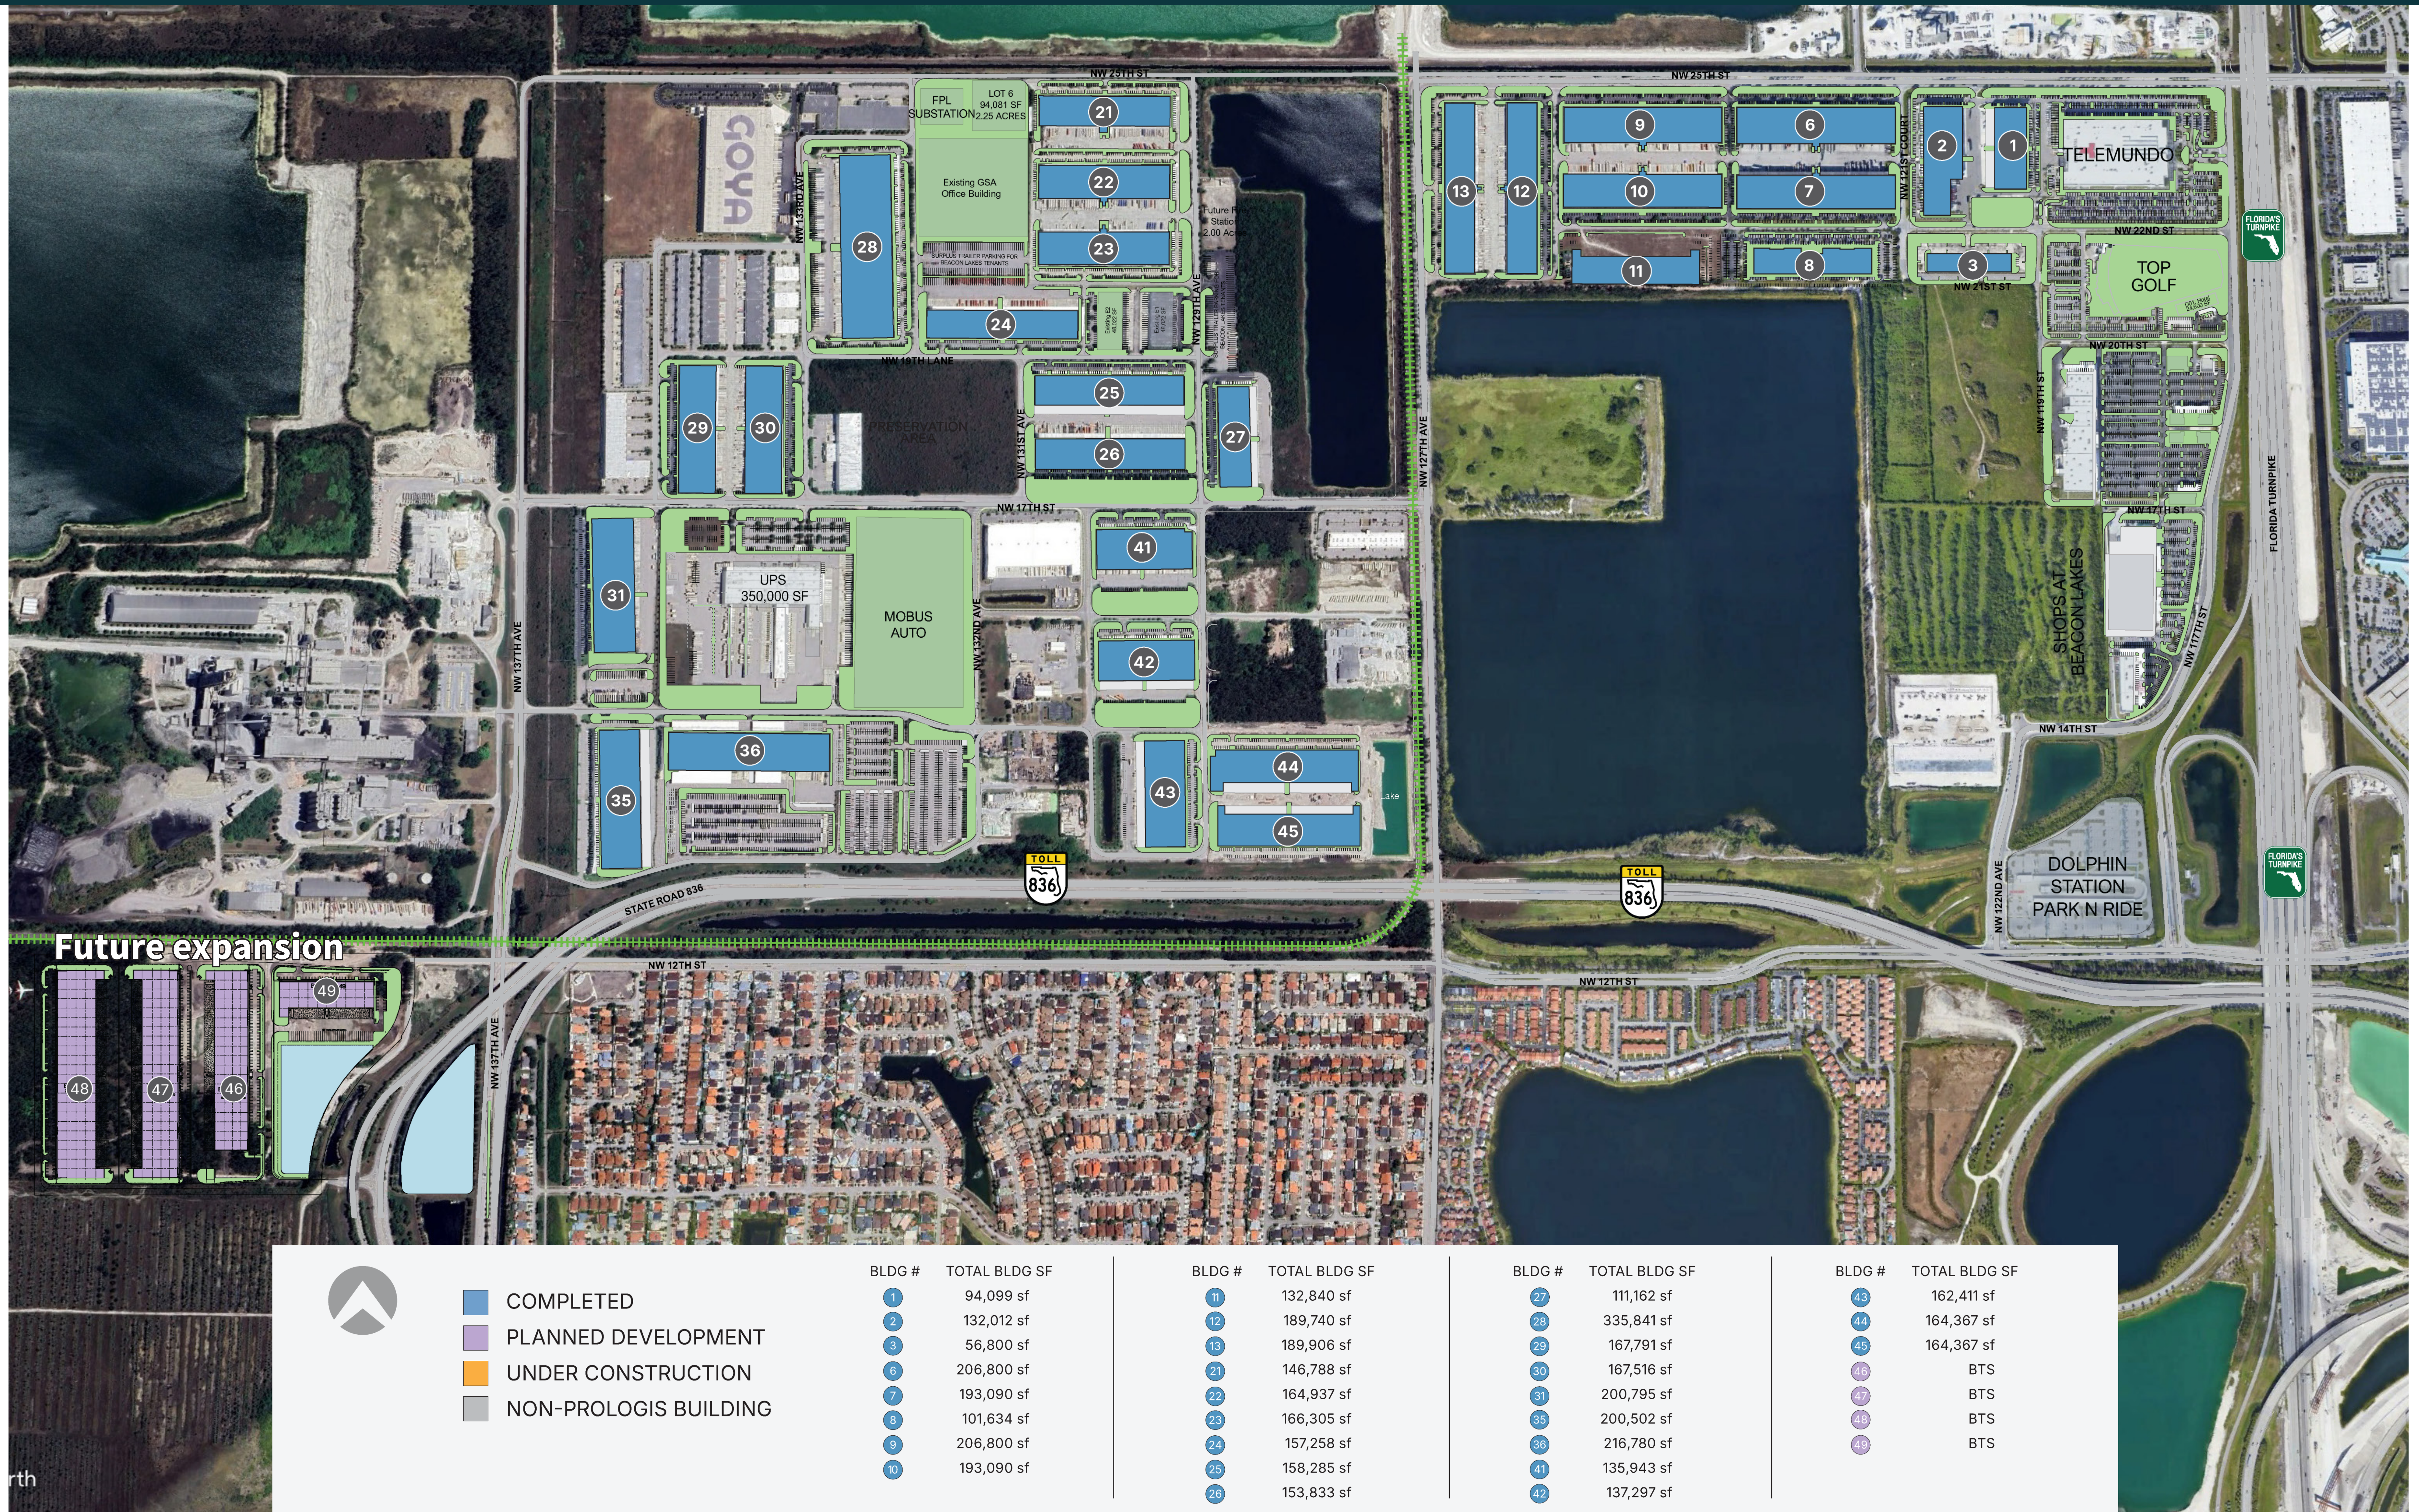

Beacon Lakes Master Site Plan

BLDG #	TOTAL BLDG SF	BLDG #	TOTAL BLDG SF	BLDG #	TOTAL BLDG SF	BLDG #	TOTAL BLDG SF
1	94,099 sf	11	132,840 sf	27	111,162 sf	43	162,411 sf
2	132,012 sf	12	189,740 sf	28	335,841 sf	44	164,367 sf
3	56,800 sf	13	189,906 sf	29	167,791 sf	45	164,367 sf
6	206,800 sf	21	146,788 sf	30	167,516 sf	46	BTS
7	193,090 sf	22	164,937 sf	31	200,795 sf	47	BTS
8	101,634 sf	23	166,305 sf	35	200,502 sf	48	BTS
9	206,800 sf	24	157,258 sf	36	216,780 sf	49	BTS
10	193,090 sf	25	158,285 sf	41	135,943 sf		
		26	153,833 sf	42	137,297 sf		