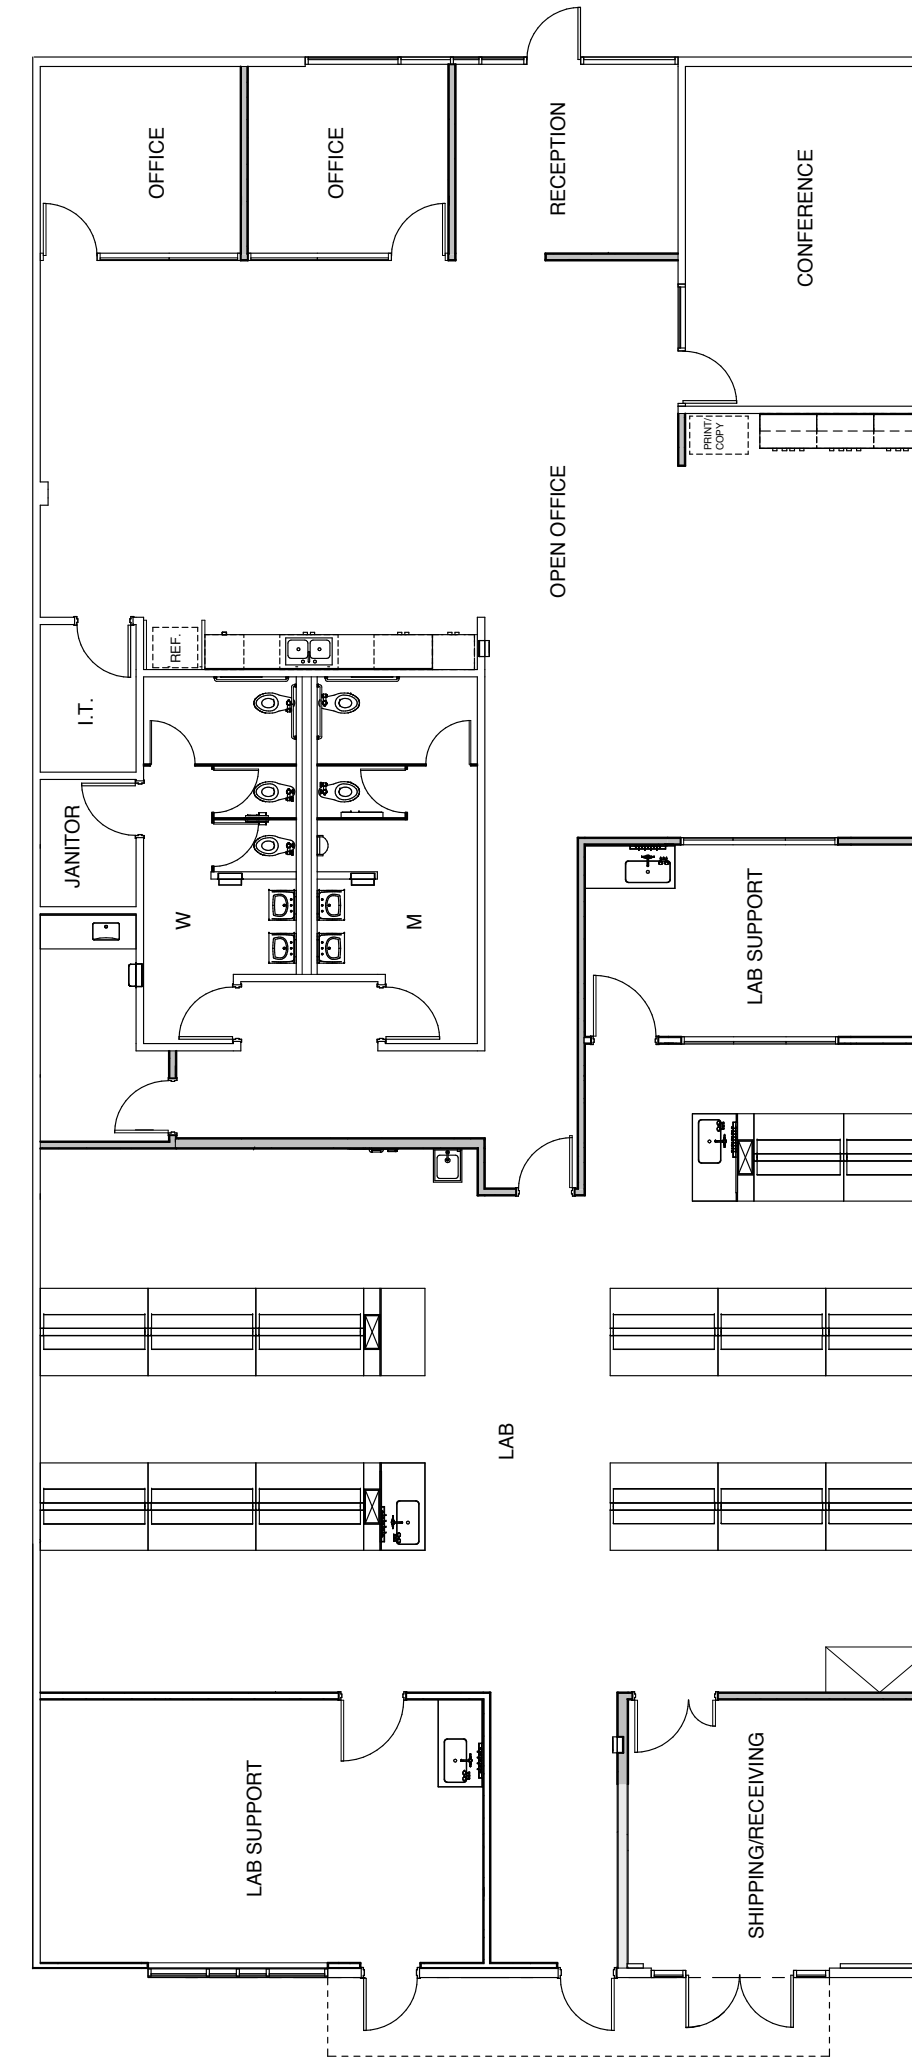

5,528 RSF

* AMENITIES

THE PATIO. THE PULSE.

Everything at SOVA orbits The Patio.
Coffee to start the day. A gym to reset it.
Tacos when you've earned them. A brewery
when you really have.

It's outdoors, it's central, and it's surrounded
by the kind of amenities that make people
actually want to come in.