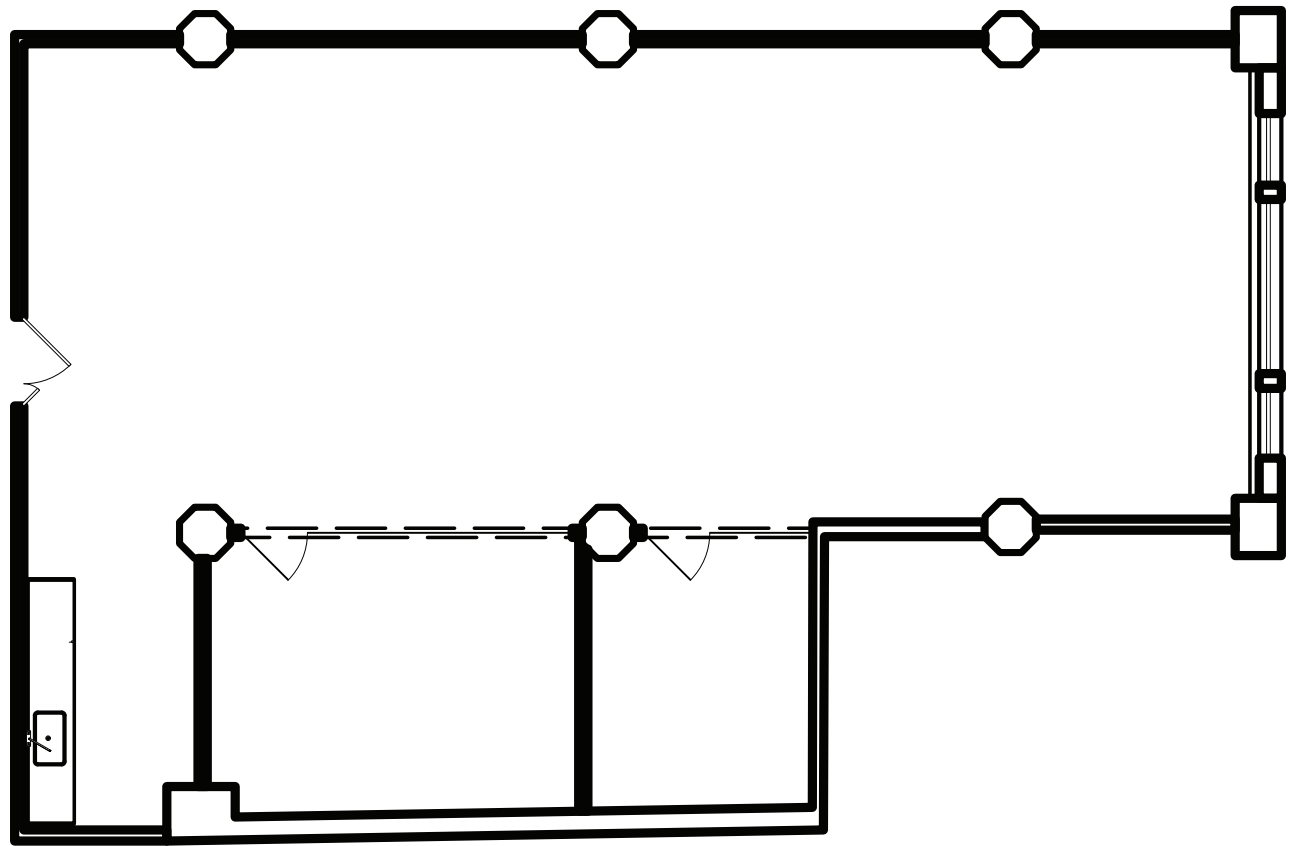

# 20 Jay Street

Space to Work

## Suite 201

Total Square Footage: 2,540 RSF