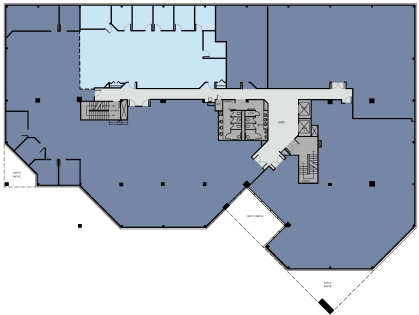

980 HARVEST DRIVE | BLUE BELL, PA

Floor 02 | Suite #205

AVAILABLE
3,975 SF

Leasing
Contact:

KEITH OLDT
215-619-4765 | Keith.Oldt@bdnreit.com

555 East Lancaster Ave, Suite 110
Radnor, PA 19087
www.brandywinerealty.com