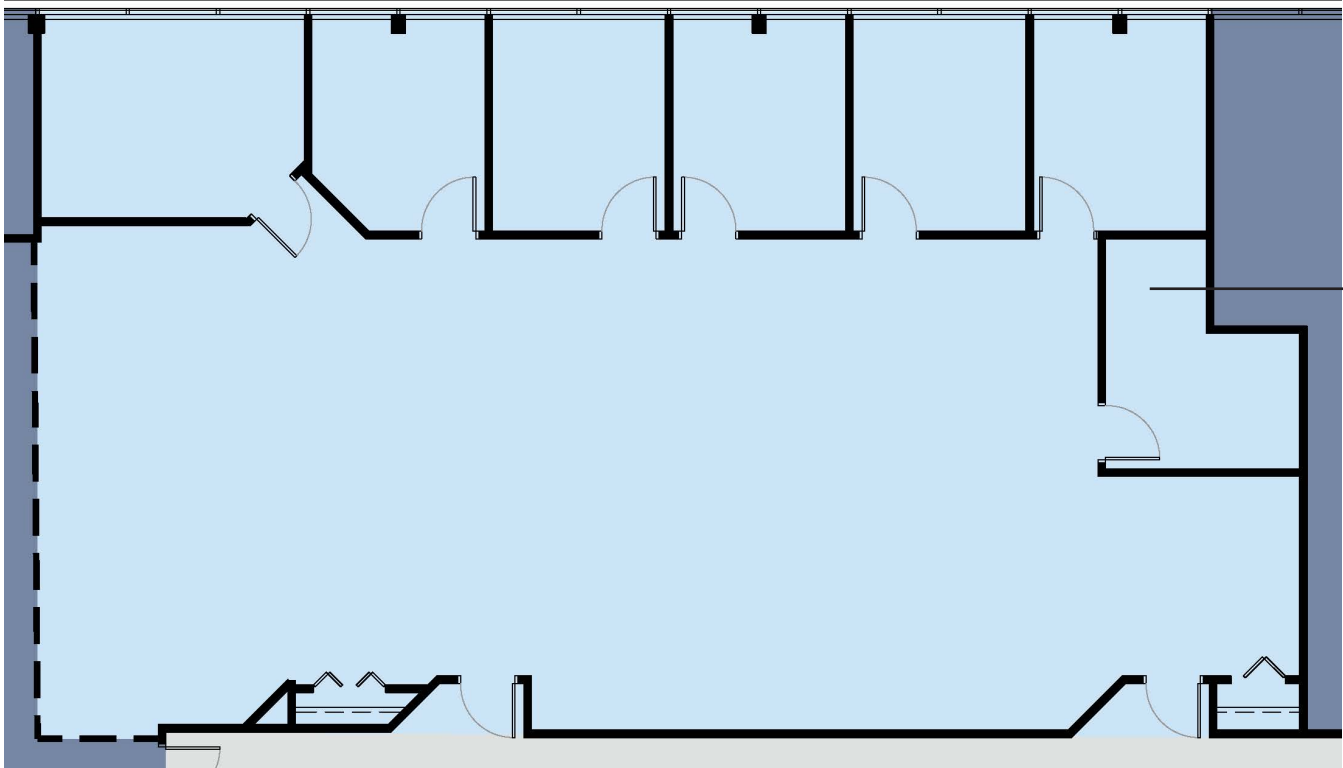

980 HARVEST DRIVE | BLUE BELL, PA

Floor 02 | Suite #205

AVAILABLE
3,975 SF

Leasing
Contact:

KEITH OLDT
215-619-4765 | Keith.Oldt@bdnreit.com

555 East Lancaster Ave, Suite 110
Radnor, PA 19087
www.brandywinerealty.com