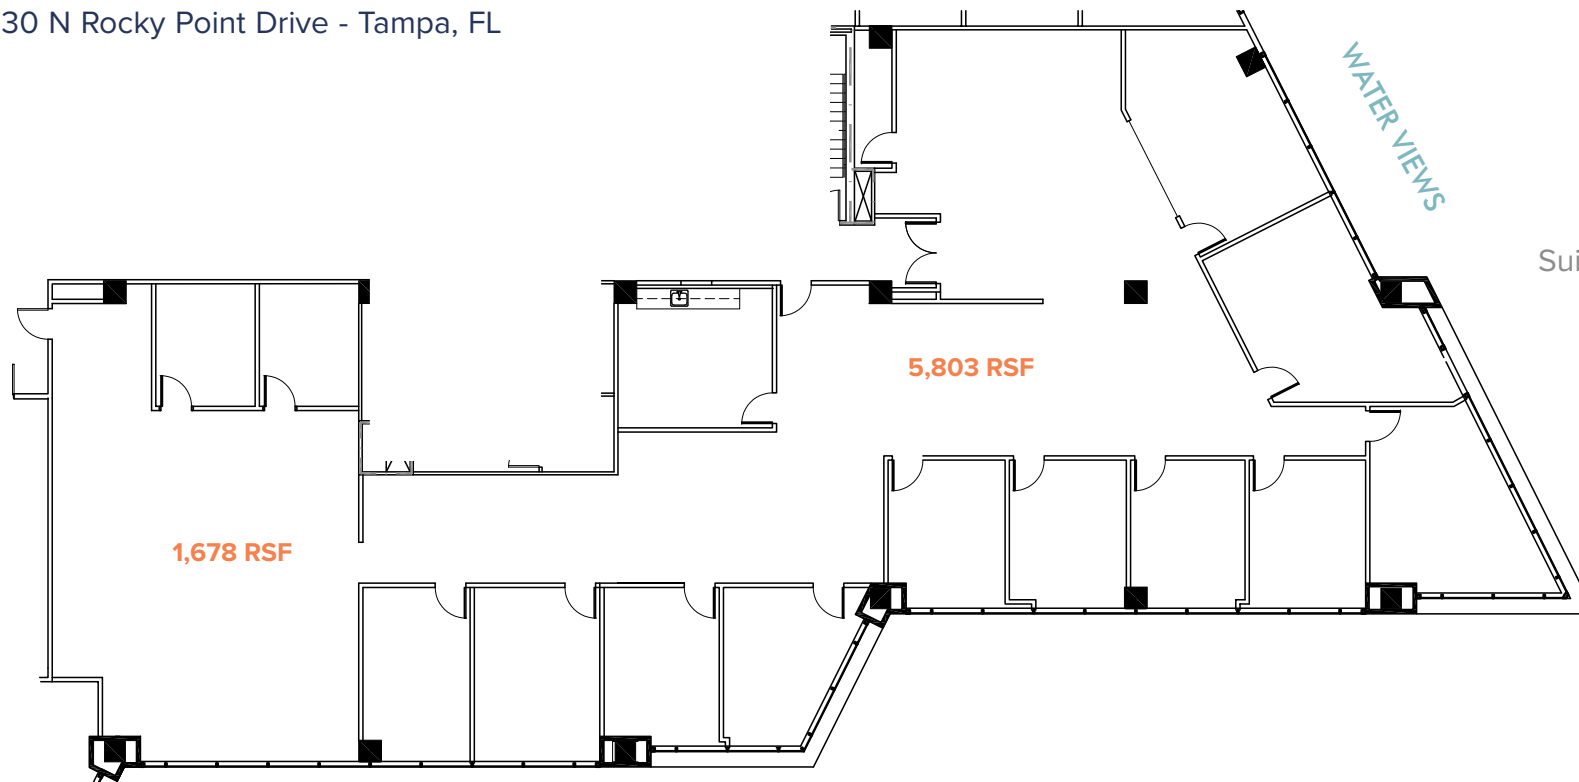

# ROCKY POINT CENTRE

3030 N Rocky Point Drive - Tampa, FL

Suites 360 + 380 Contiguous

**7,481 RSF**