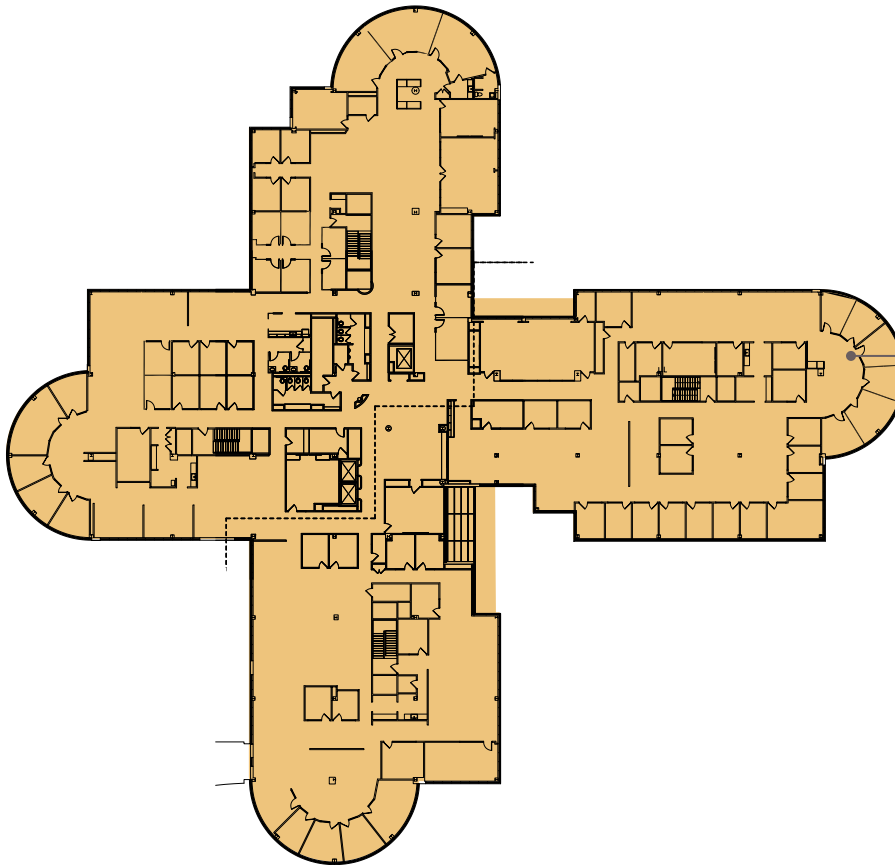

CHESTERBROOK

725

CHESTERBROOK BLVD

Third Floor Availabilities

SUITE 300
45,585 RSF

CAMPUS KEY

JLL | Jones Lang LaSalle Brokerage, Inc.
550 Swedesford Road, Suite 260
Wayne, PA 19087

Doug Newbert
610.249.2273
doug.newbert@jll.com