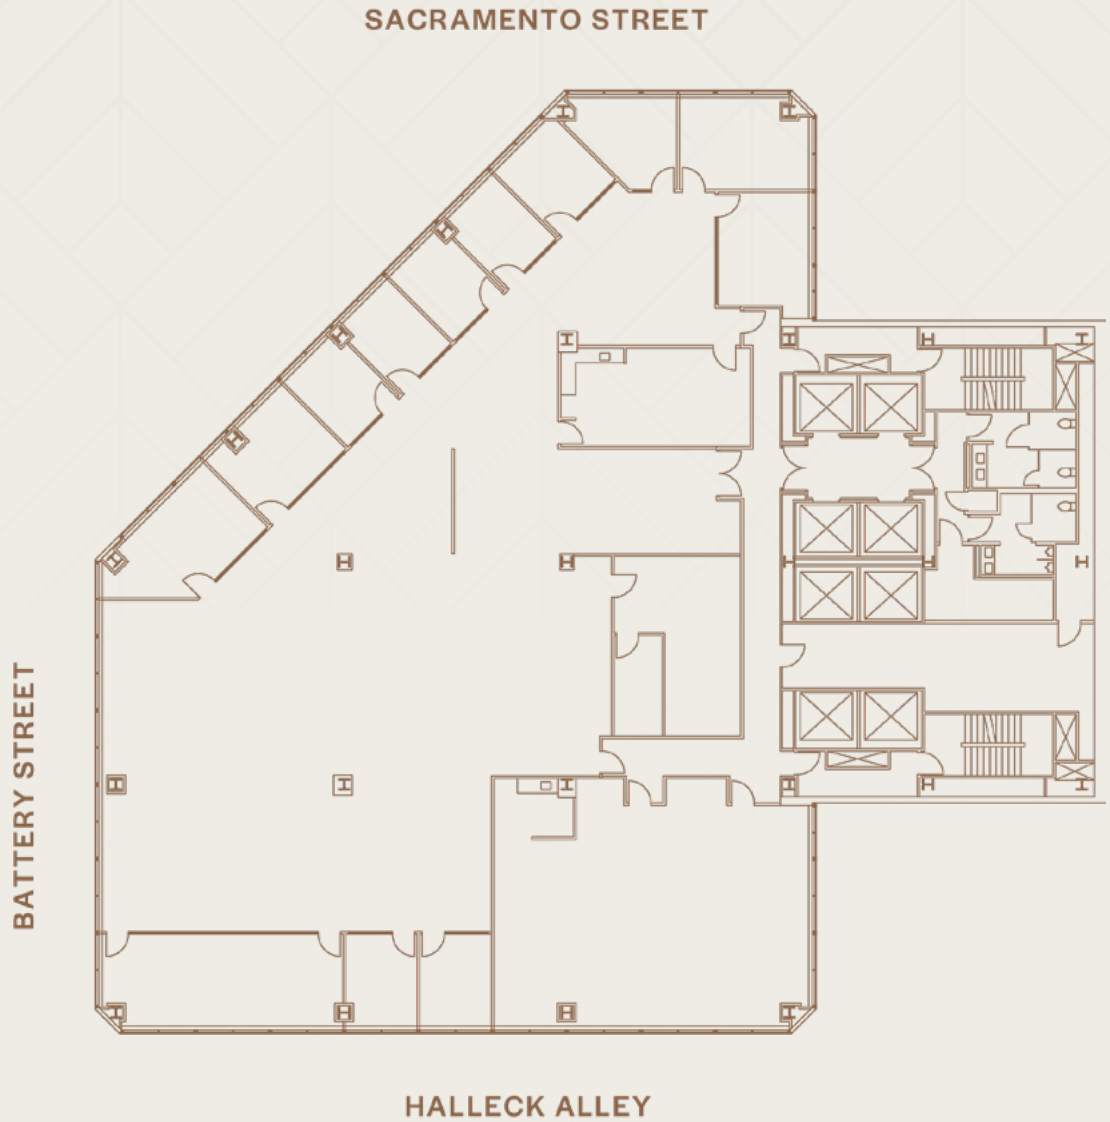

SUITE 1000

**13,452 RSF
FULL FLOOR
AVAILABLE NOW**

Traditional office suite with
perimeter offices.

Ferry Building View

*Photos of representative space