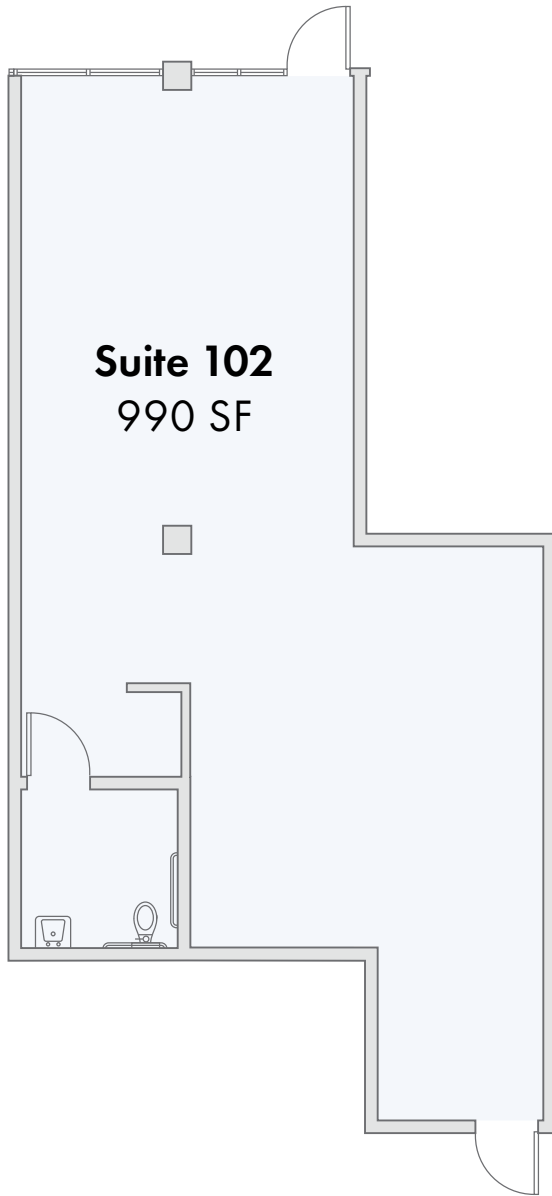

WESTCLIFF DR

SITE PLAN

PARKING FIGURES
406 Total Spaces
296 in Exclusive Parking Structure

SUITE 102

Get in Touch

We'd love to work with you

 2001-2135 Westcliff Dr, Newport Beach, CA 92660

 949.424.6622