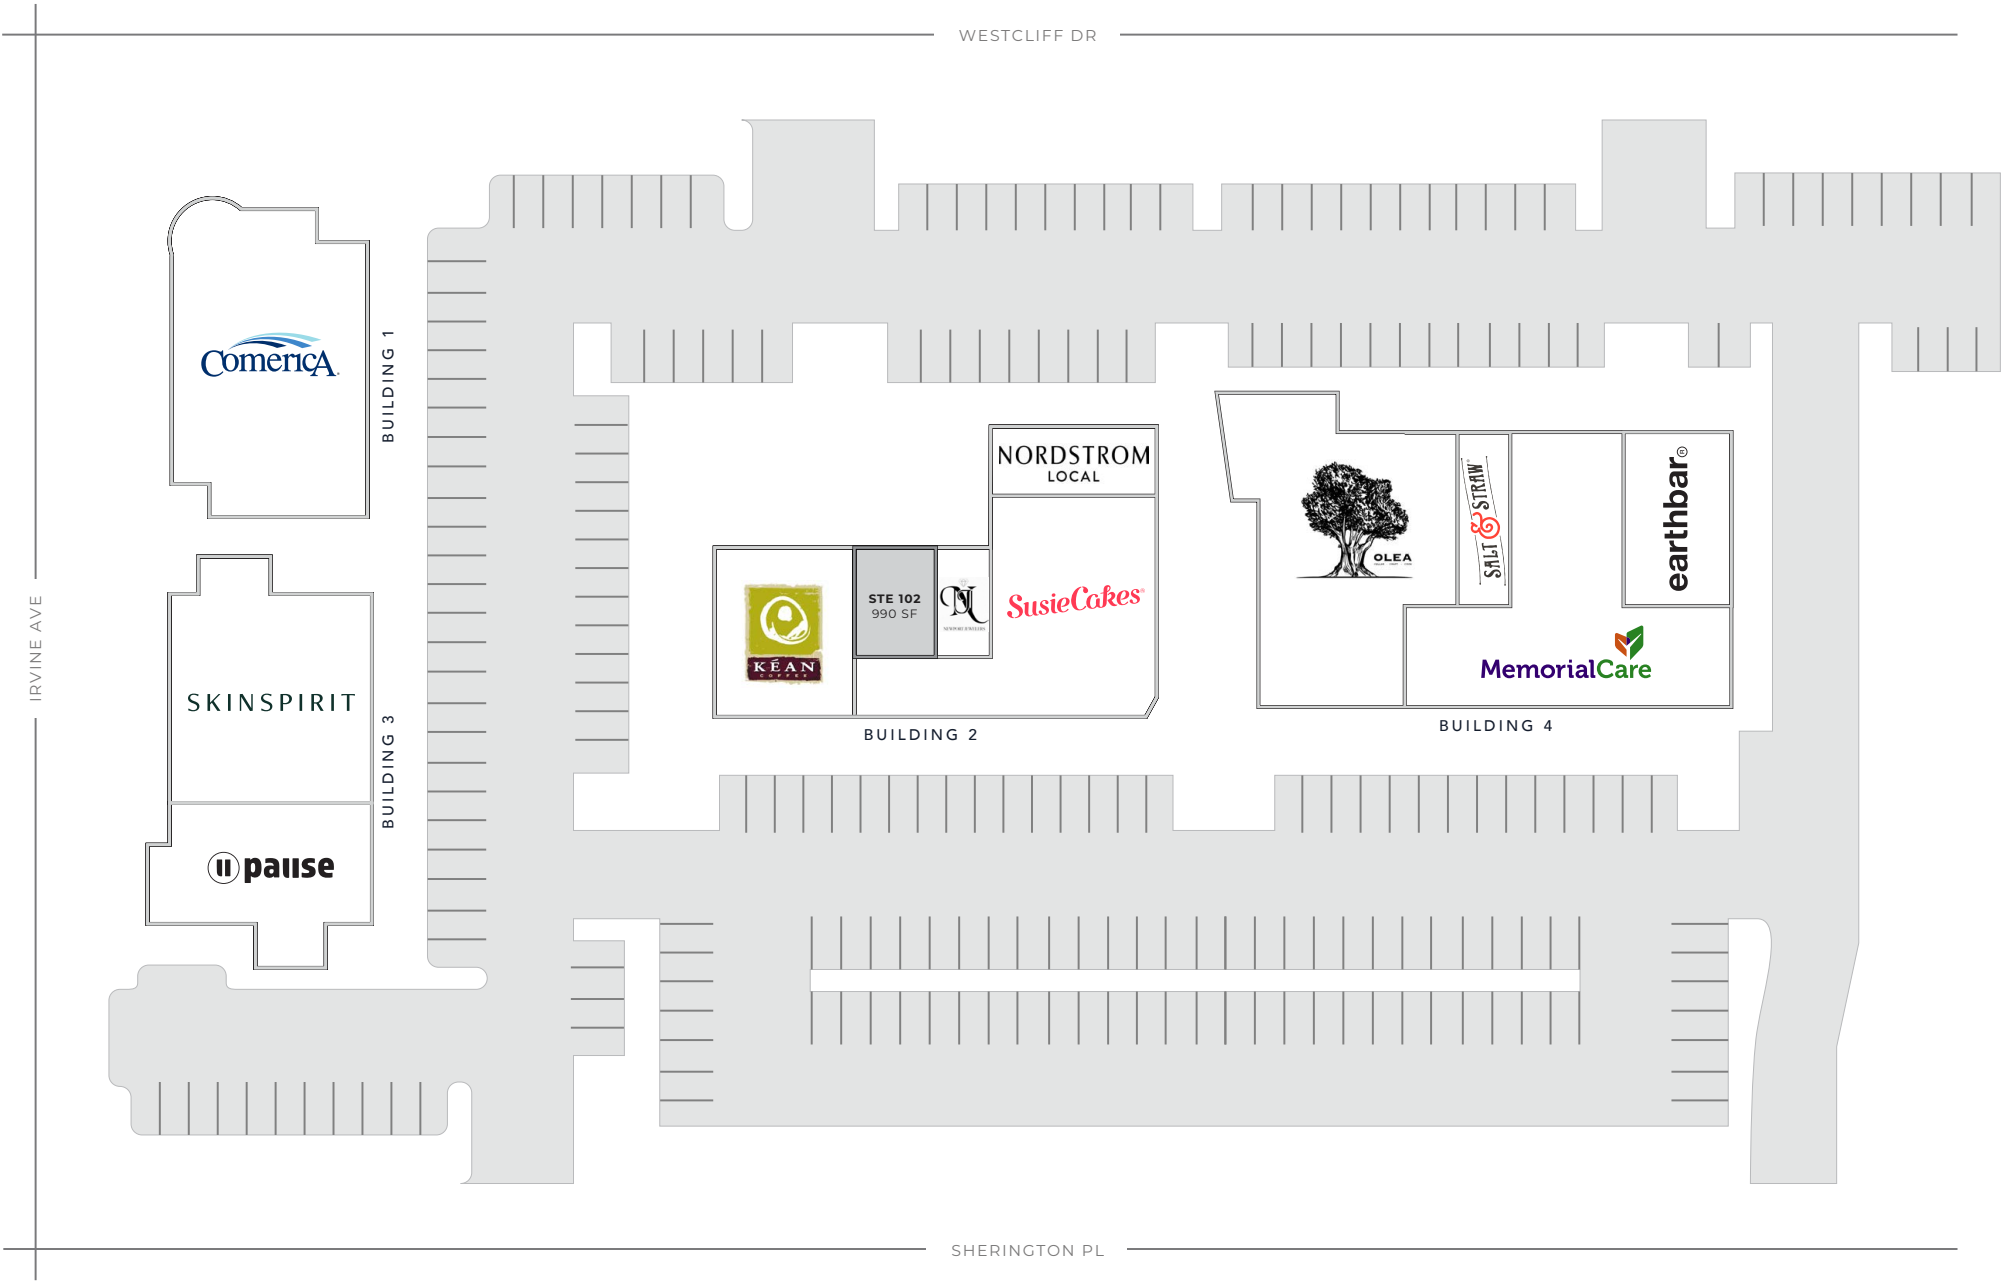

SITE PLAN

PARKING FIGURES
406 Total Spaces
296 in Exclusive Parking Structure