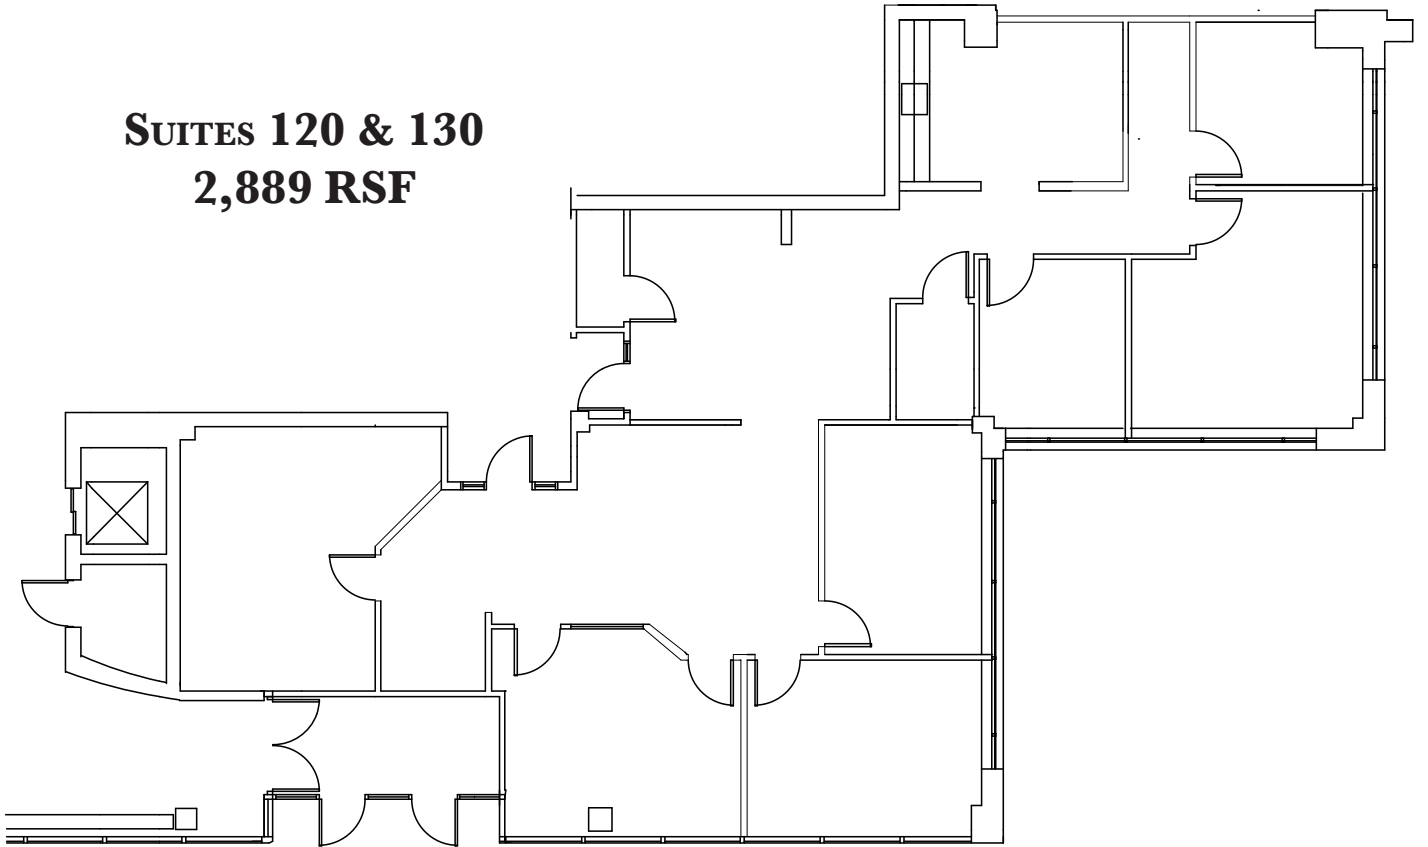

9 TRAFALGAR SQUARE
NASHUA, NEW HAMPSHIRE

**WILLIAM
& REEVES**
COMMERCIAL REAL ESTATE

SUITES 120 & 130
2,889 RSF

FOR MORE INFORMATION CONTACT DEANE @ 603.315.0808 | DEANE@WRCRE.COM