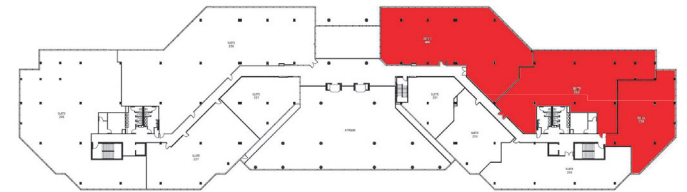

PENINSULA PLAZA

2424 N Federal Hwy, Boca Raton, FL

2424
PENINSULA
PLAZA

Suite 200, 204, 208, 210
15,465 r.s.f.

<u>Suite</u>	<u>Approx. RSF</u>
200	3,935
204	2,199
208	5,350
210	3,982

Legend

For more information,
please contact: