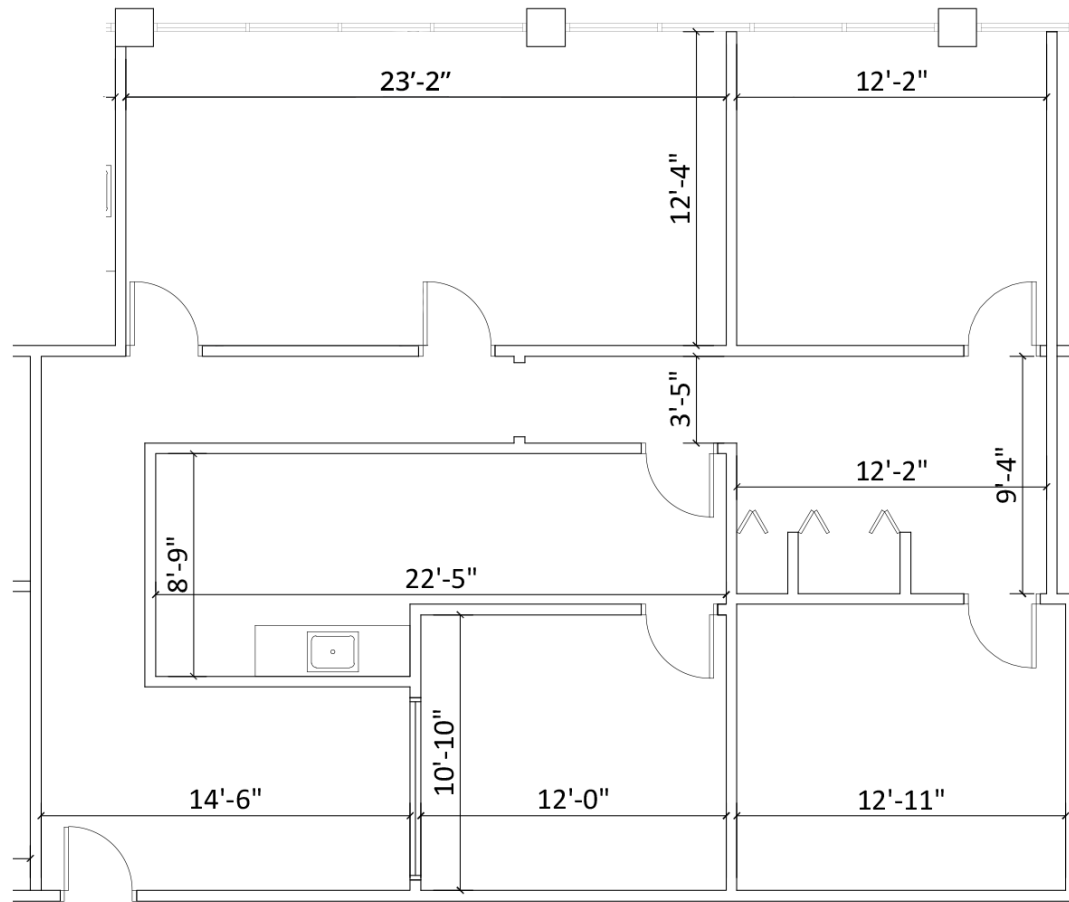

SPACE AVAILABLE

SUITE 511: 1,524 RSF

WESTSHORE CITY CENTER
1211 N. Westshore Blvd
Tampa, FL 33607

No warranty or representation, expressed or implied, is made to the accuracy of information contained herein, and same is submitted subject to errors, change of price, rental or other conditions, withdrawal without notice, and to any special listing conditions imposed by our principals. PLANS NOT TO SCALE