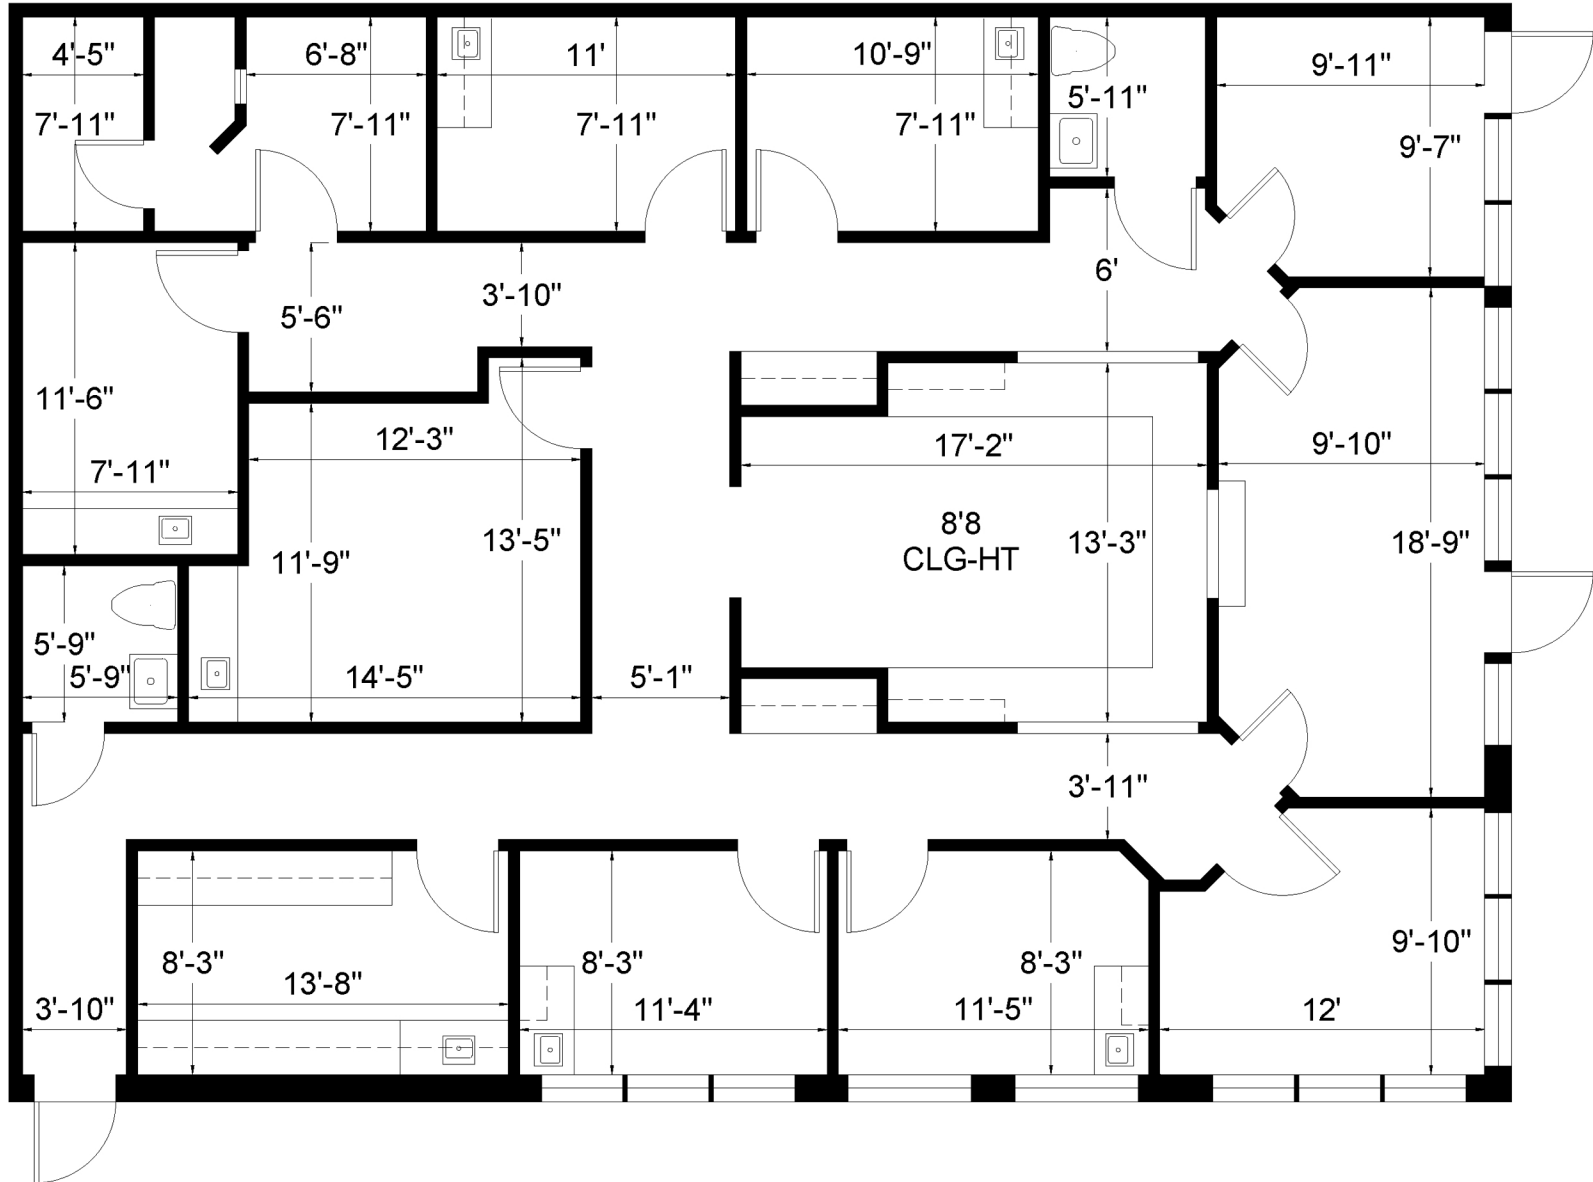

TAMARAC POINT PLAZA

7170 N Nob Hill Road | Tamarac, FL 33321

Haley Presser | Property Manager | 954.254.5396 | Haley@levyai.com
4901 NW 17th Way, Suite 103 | Ft. Lauderdale, FL 33309

2,227 Rentable Sq. Ft.
www.LevyRealtyAdvisors.com