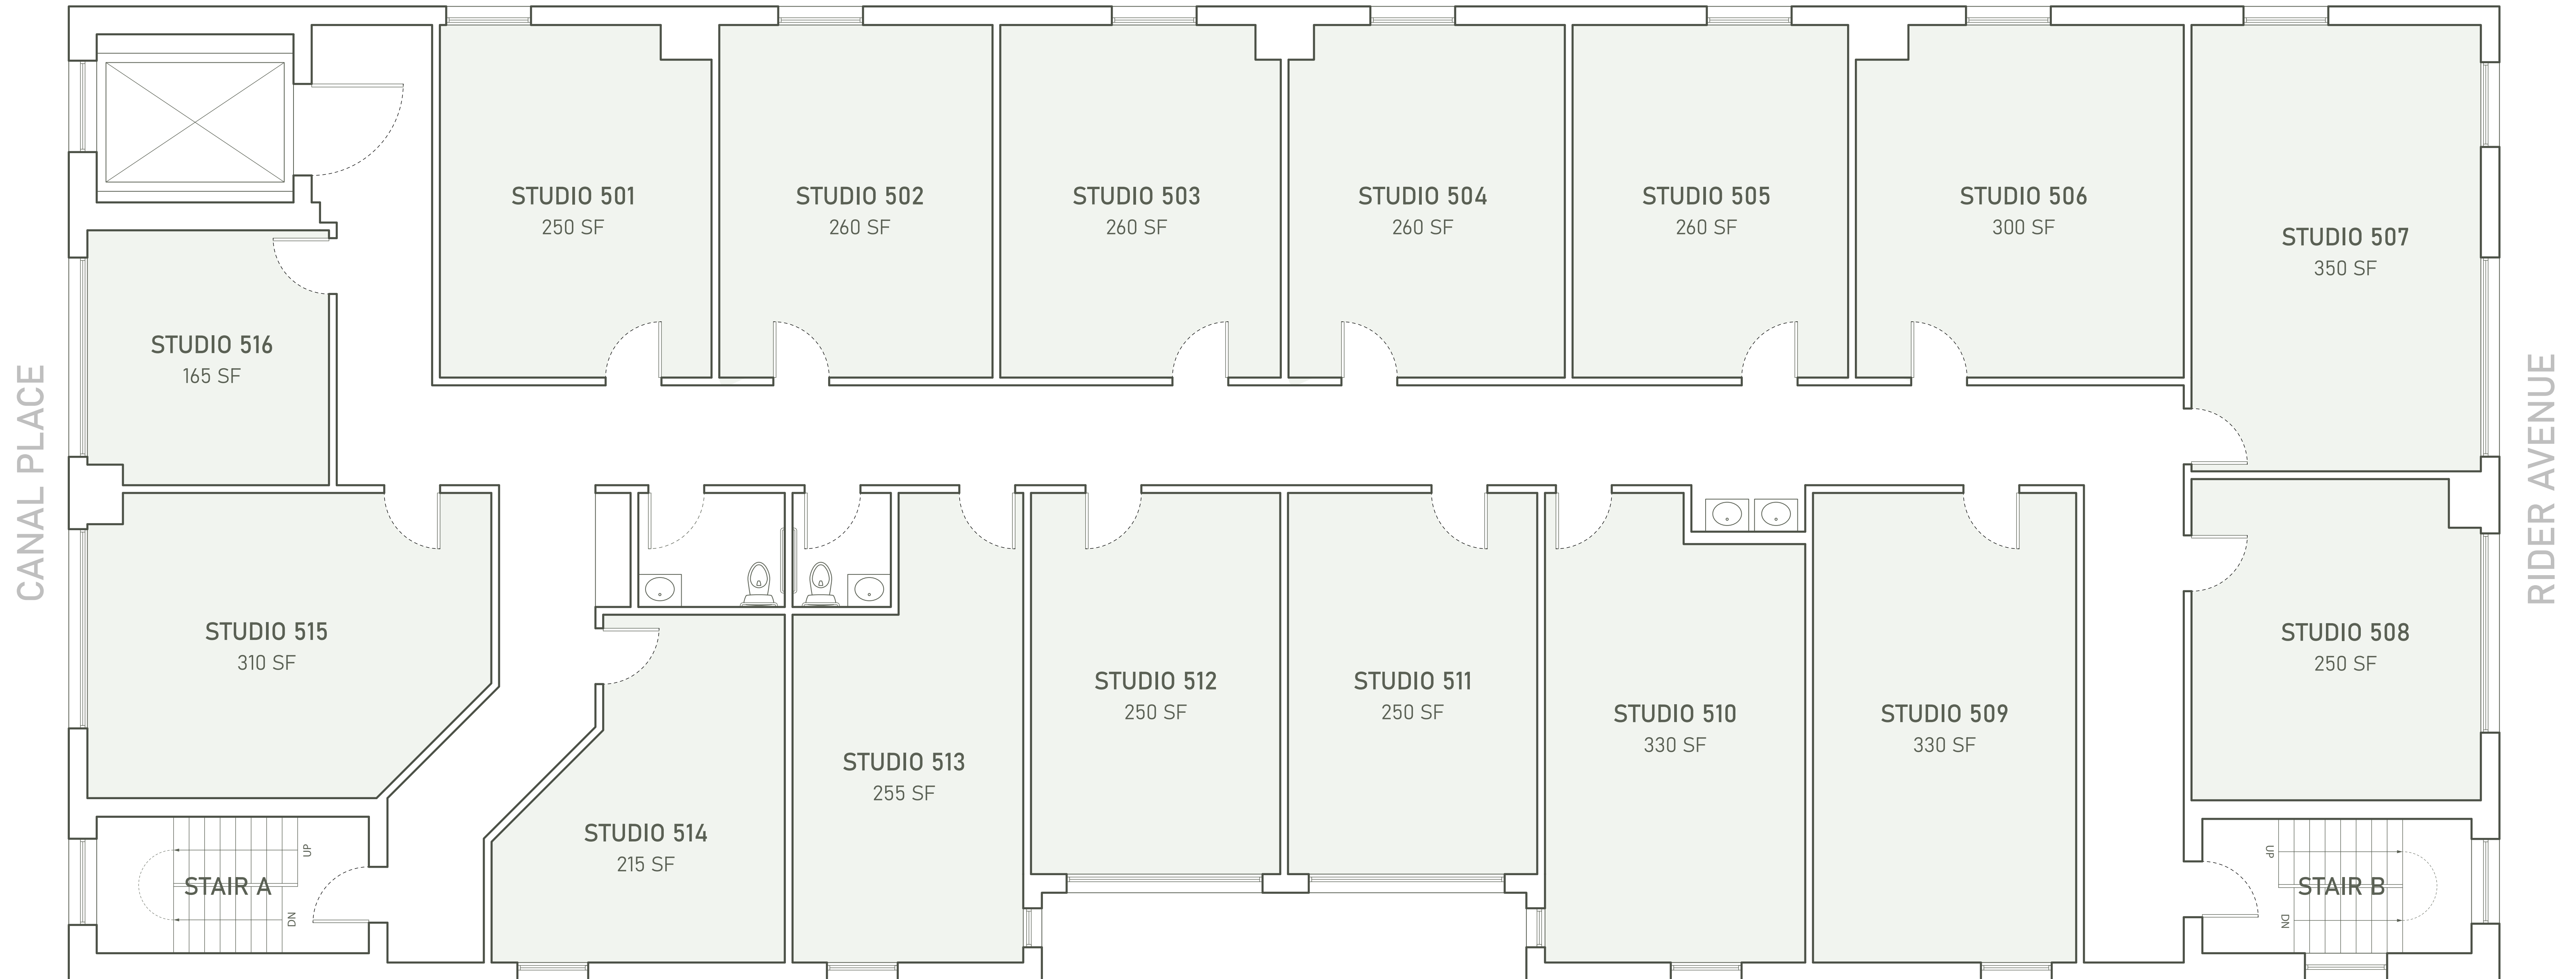

# Bronx CANVAS

388 Canal Place, Bronx, NY 10451

## 5TH FLOOR PLAN

Scale: 1'-0" = 1/4"