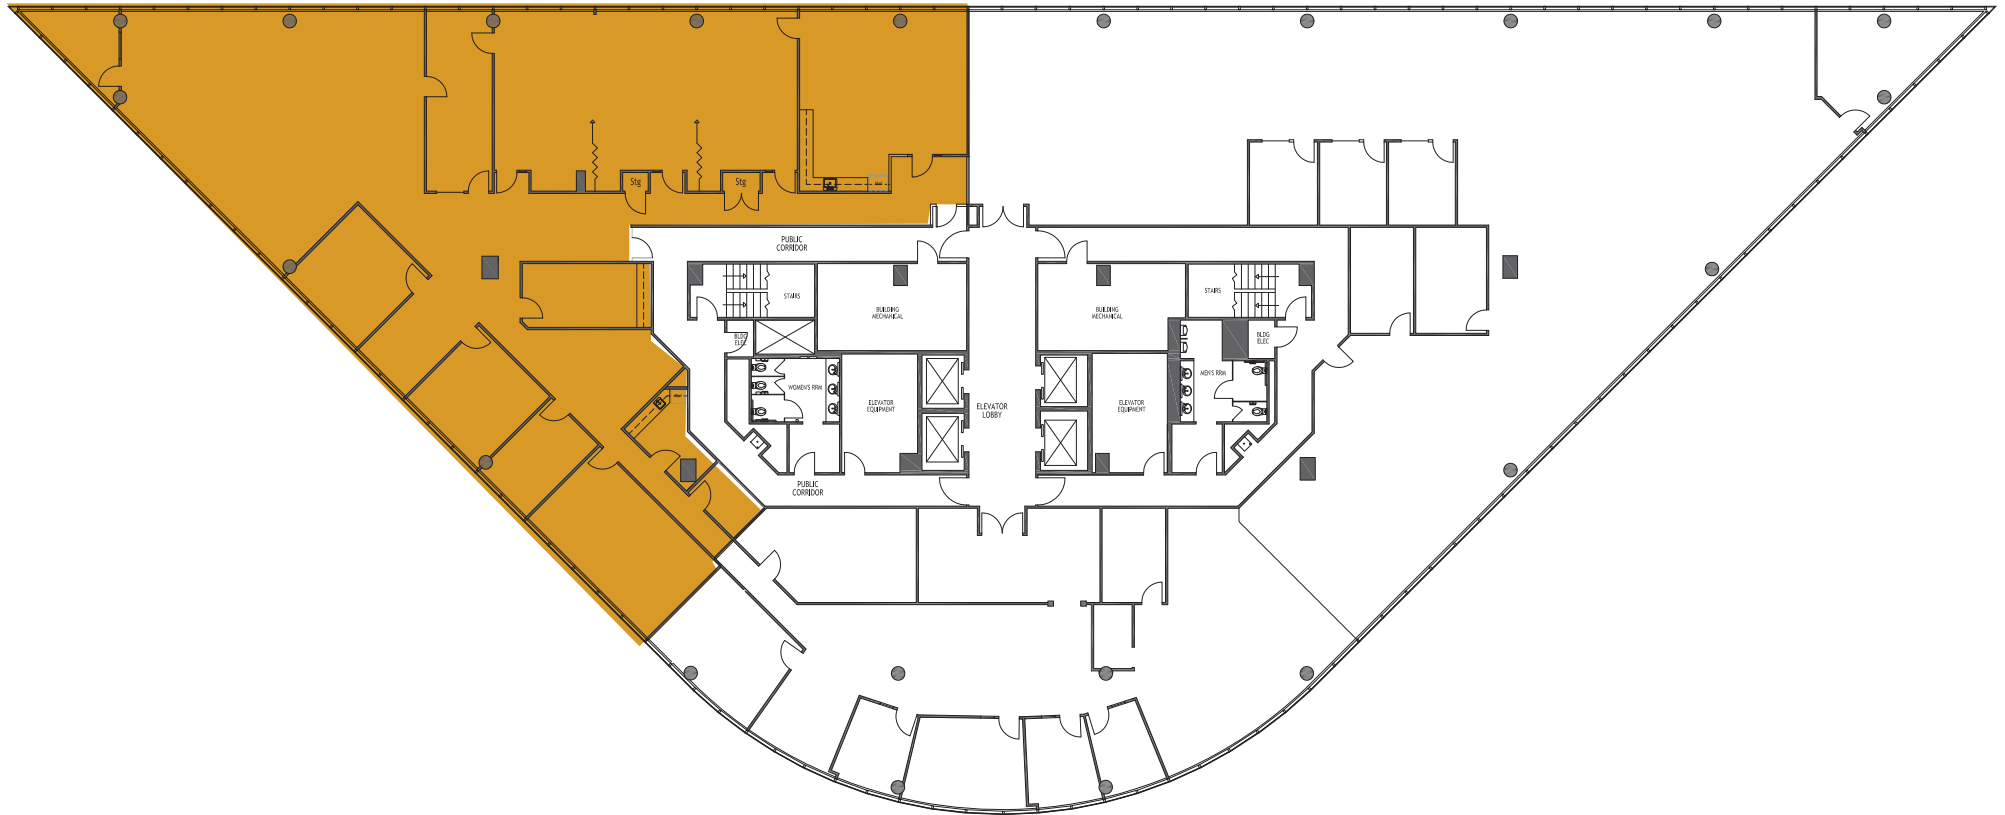

BRIDGEPORT CENTER

5201 West Kennedy Boulevard
Tampa, FL 33609

Suite Sheet

Suite 900 - 7,954 SF

Contact Us

Barry Hanerfeld

Senior Vice President
+1 813 334 7561
barry.hanerfeld@cbre.com

CBRE, Inc. | Licensed Real Estate Broker