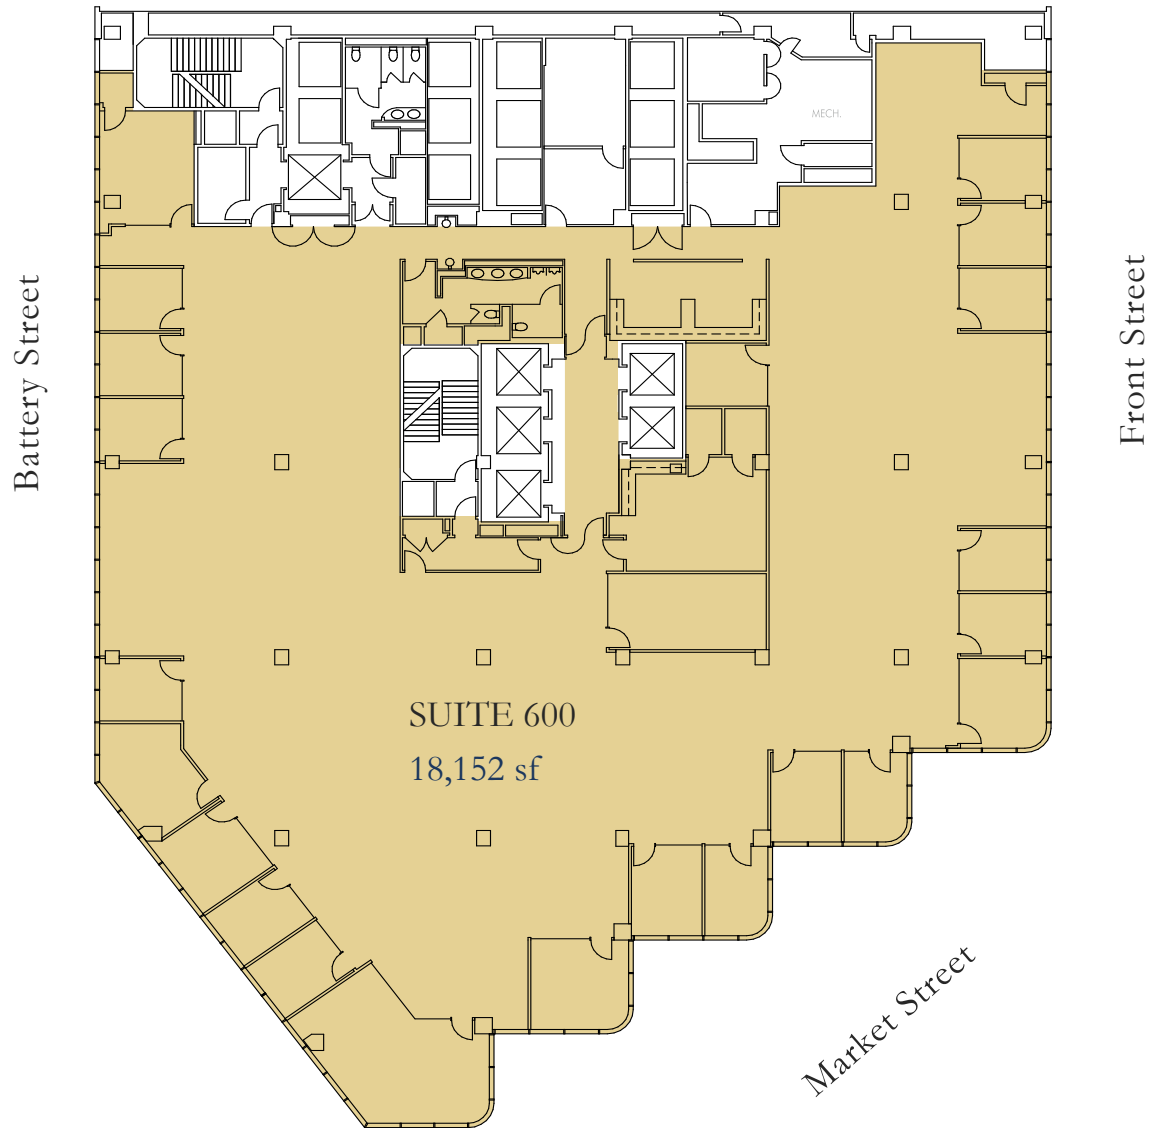

# SUITE 600

18,152 sf

## SUITE 600

- Available 10/11/25
- 4 conference rooms
- 19 private offices
- Kitchen/break area
- Production/storage area