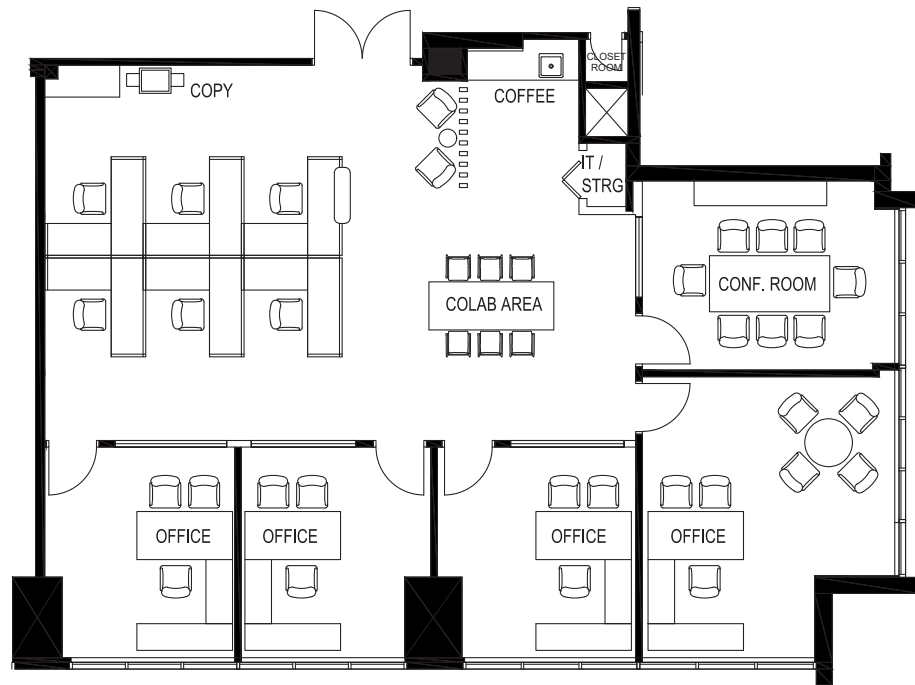

MOVE IN READY SUITE 1200 - 2,159 RSF

2121 PONCE

Where workplace meets convenience.

Floor Plan

Suite 1200 | 2,159 S.F.

Finish Palette

Carpet

Paint

Terrazzo Floor

Laminate Cabinetry

Countertop

Tile Backsplash

Twelfth Floor

Conceptual Images Only

2121 PONCE

Get in touch