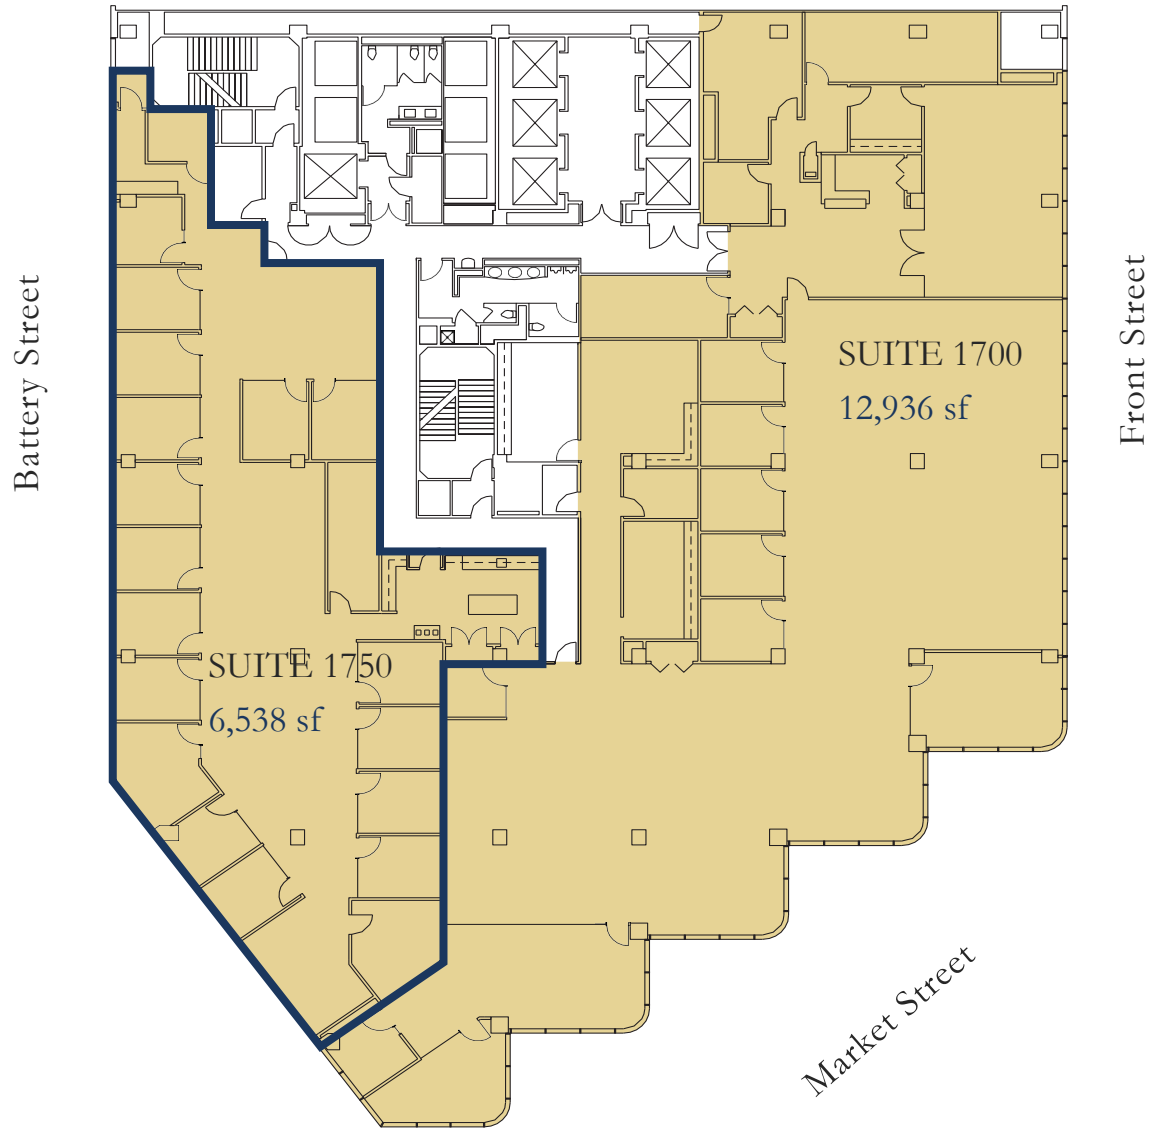

SUITE 1700 & 1750

SUITE 1700

- Available 10/1/25
- 3 conference rooms
- 5 private offices
- Kitchen

- Production / storage area
- Open space

SUITE 1750

- Available 10/1/25
- 11 window-lined private offices
- 7 interior private offices
- 2 server rooms

- Kitchen
- 1 phone room