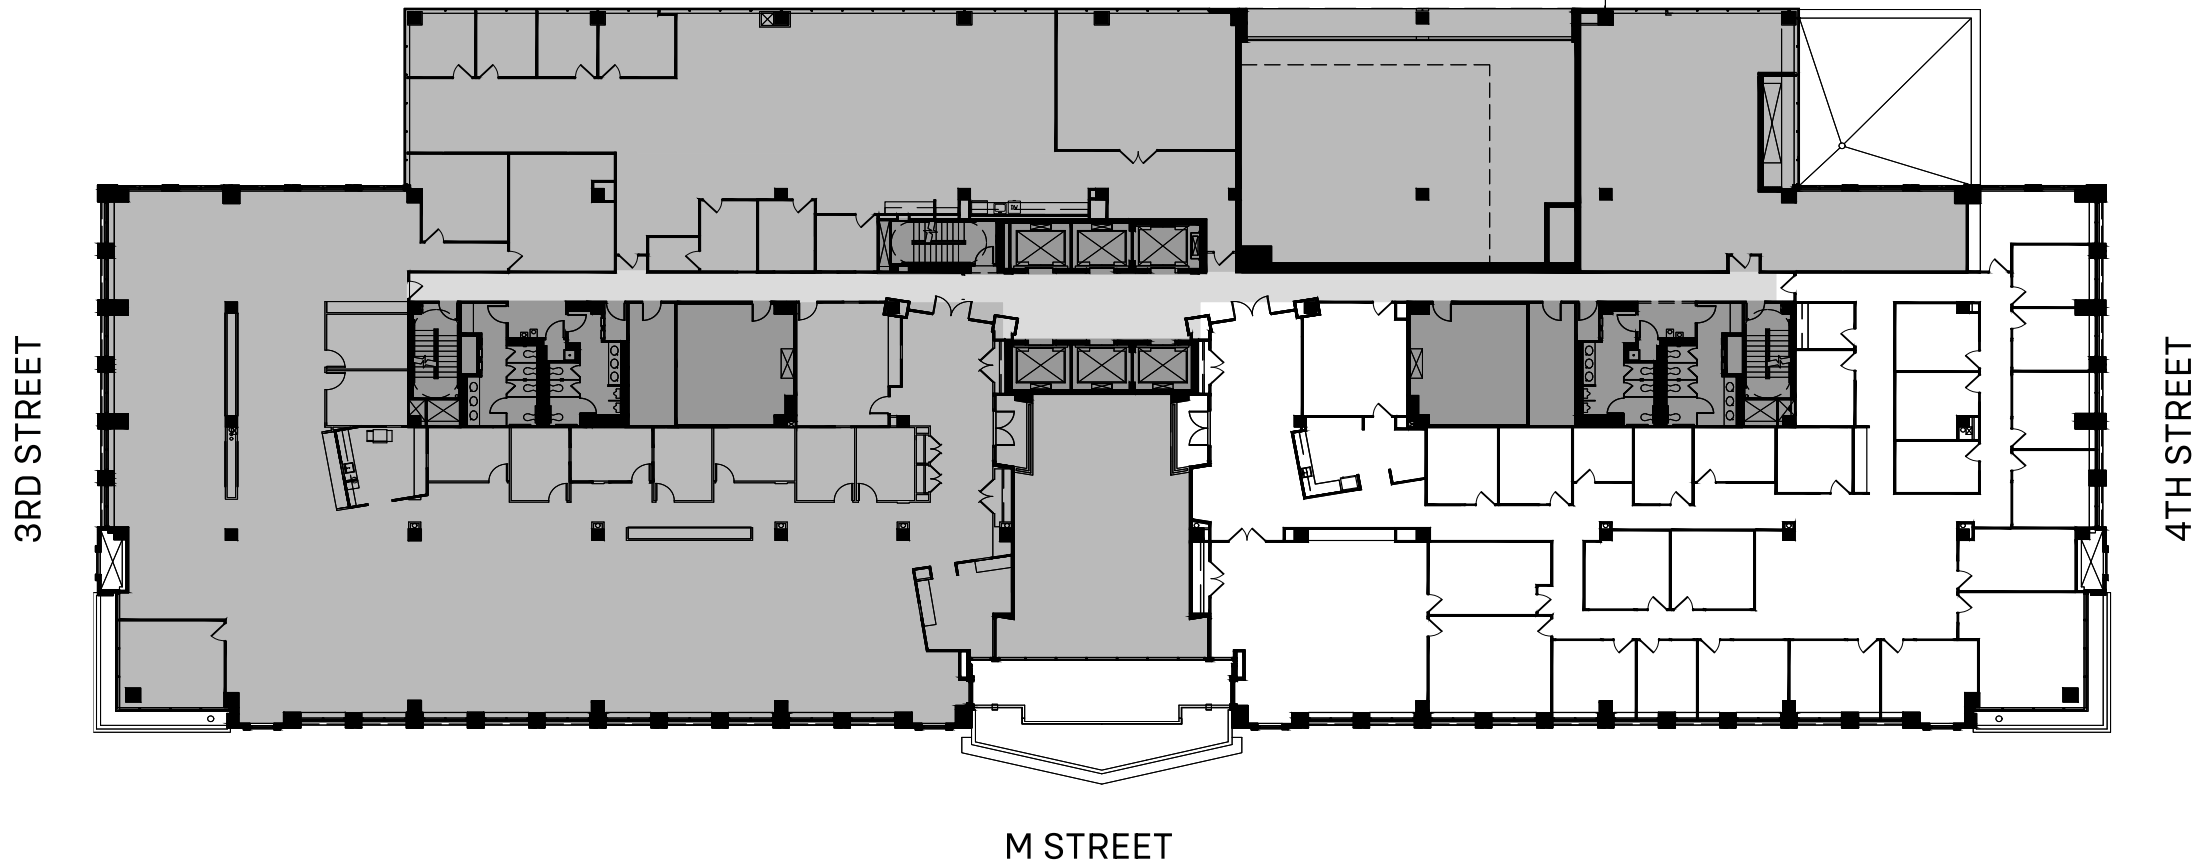

2ND FLOOR | SUITE 200

12,350 RSF | AVAILABLE NOW

GARFIELD INVESTMENTS

AVISON
YOUNG