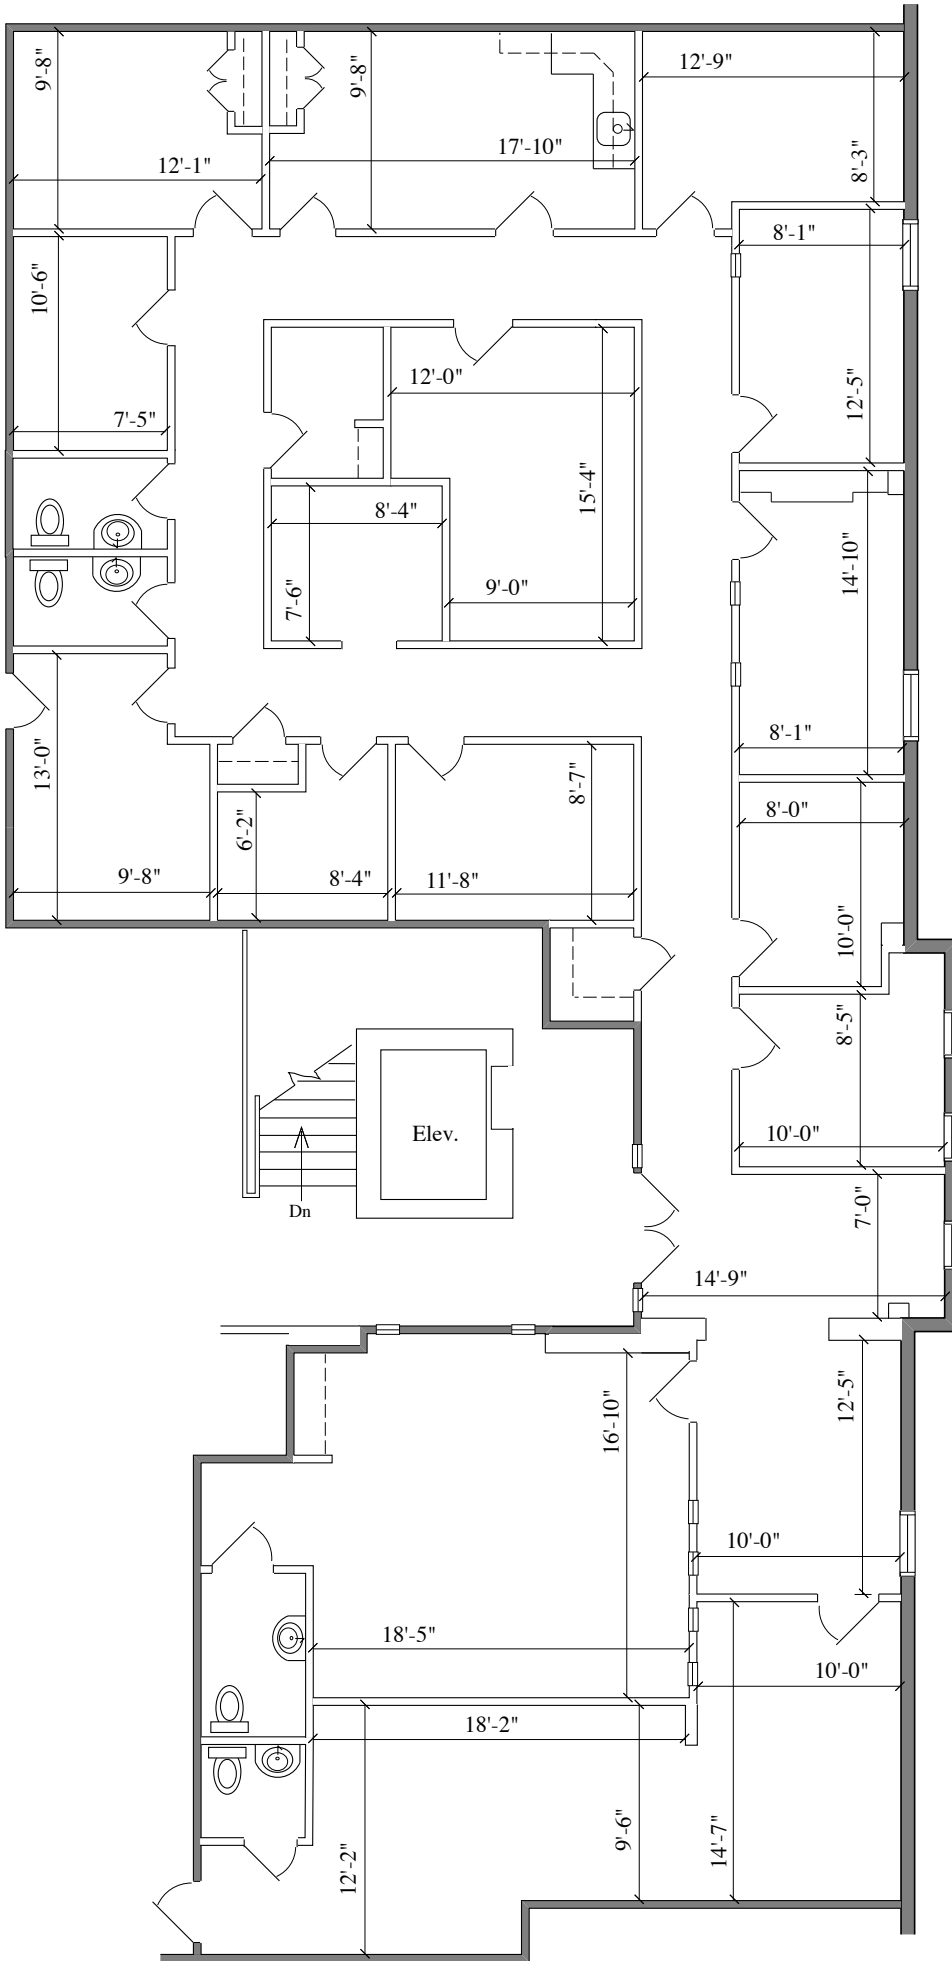

Barrington Commons
 200-208 WHITE HORSE PIKE
 BARRINGTON, NJ

DETAILED FLOOR PLANS •			ROOMINDERS • REAL ESTATE MARKETING		APPROXIMATE SQUARE FEET
p	856.429.4233		web	www.roominders.com	
e	jon@roominders.com	measured by Jon Hitchner 10.15.10		Revised	
* Actual measurements may vary			* Not to be used for construction purposes		
* Position of walls and fixtures are approximate			* Only to be used with written permission		

SUITE #14
3,242 Sq. Ft.