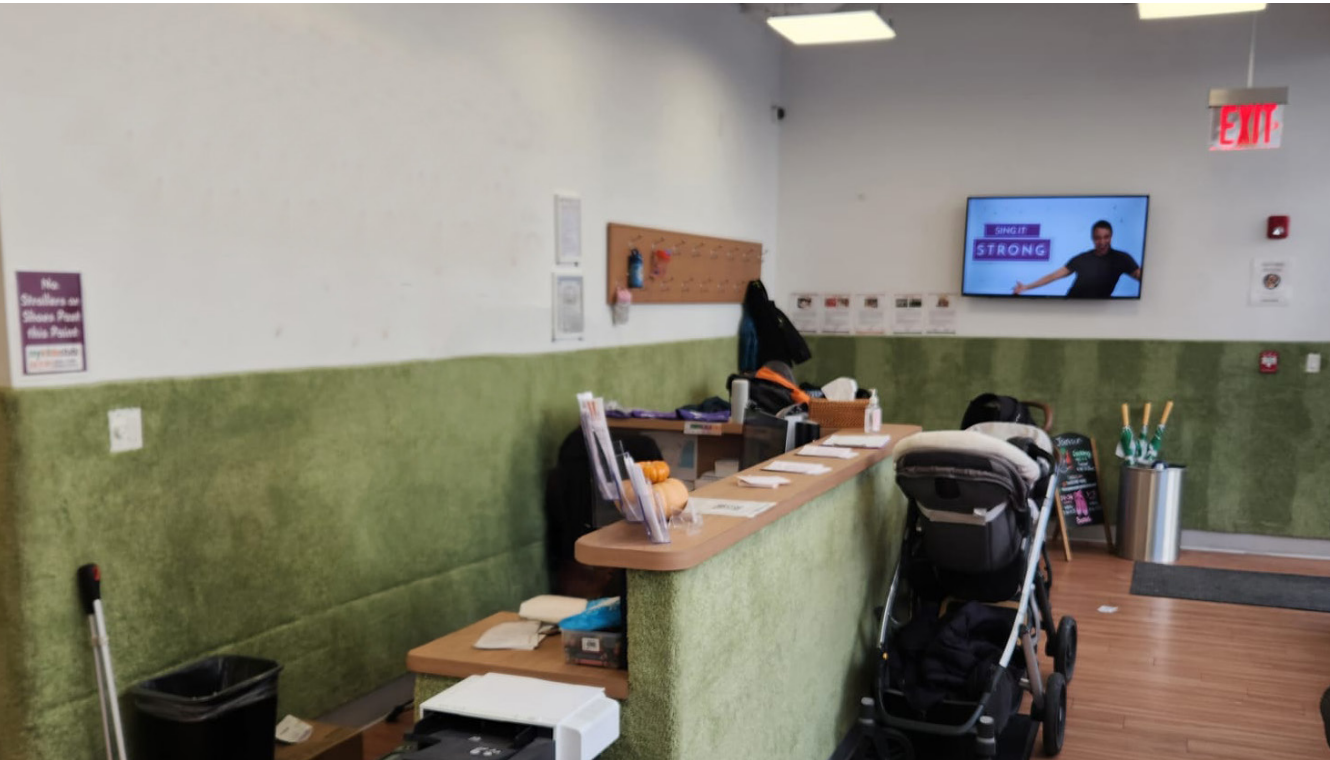

369
Third
Avenue