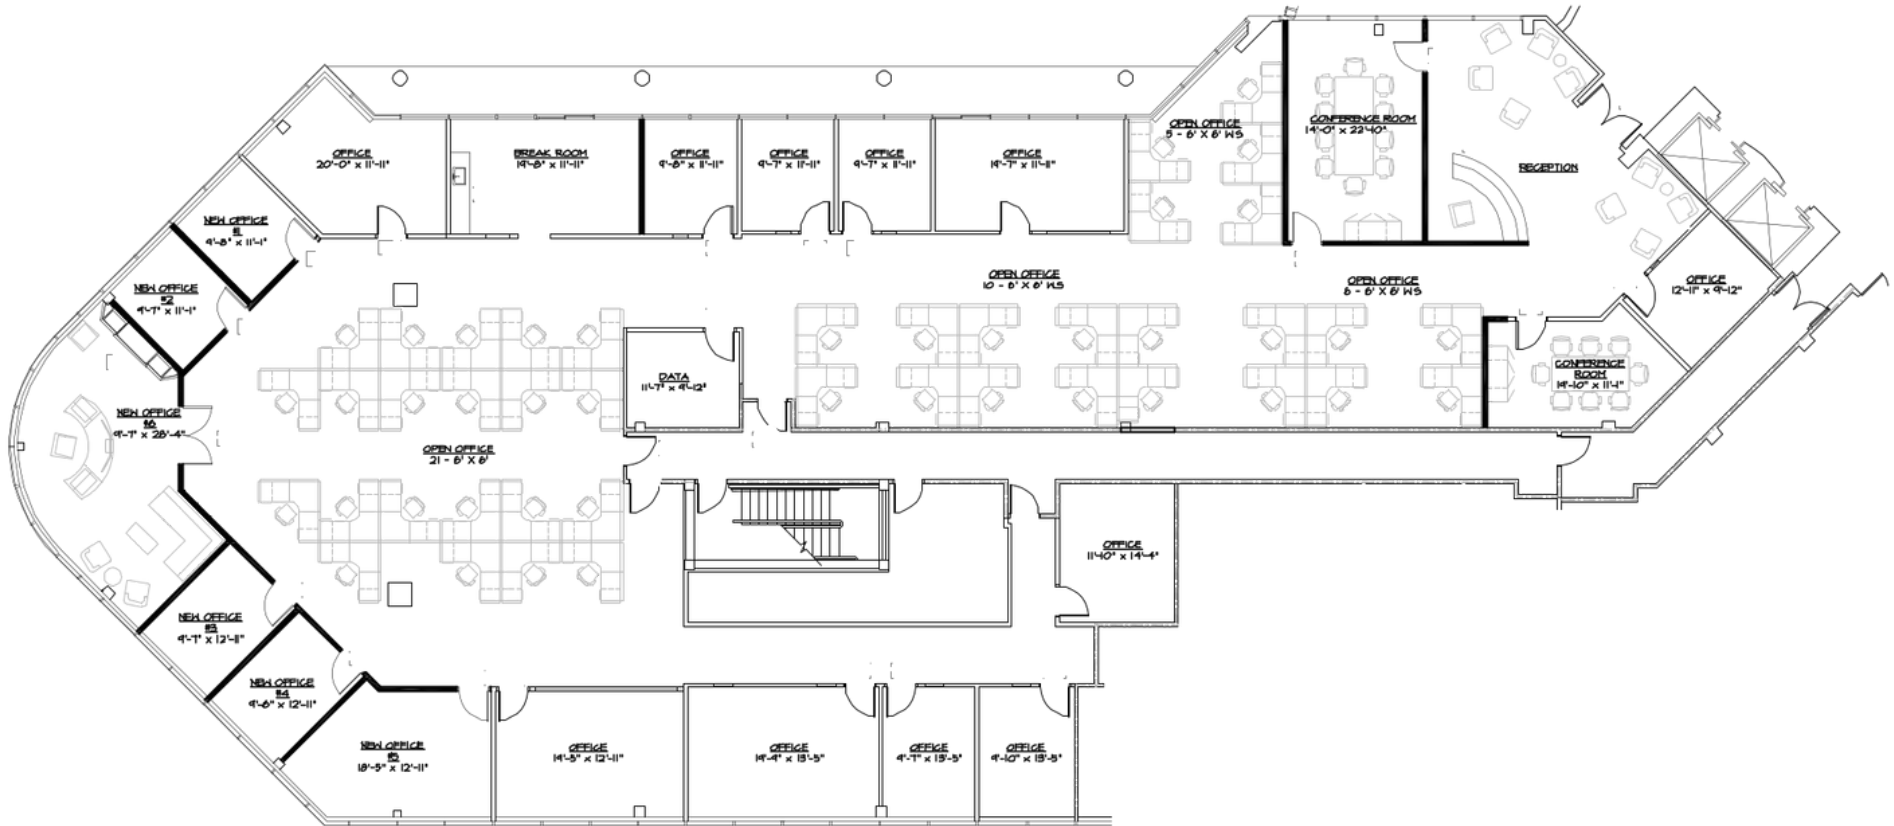

Buschwood I

www.bushwoodpark.com

3550 Buschwood Park Drive, Tampa, FL 33618

10,537 SF

Suite 230

For more information or to set up a tour, please contact:

Jim Moler
+1 813 387 1308
jim.moler@jll.com

Deana Beer
+1 813 387 1298
deana.beer@jll.com