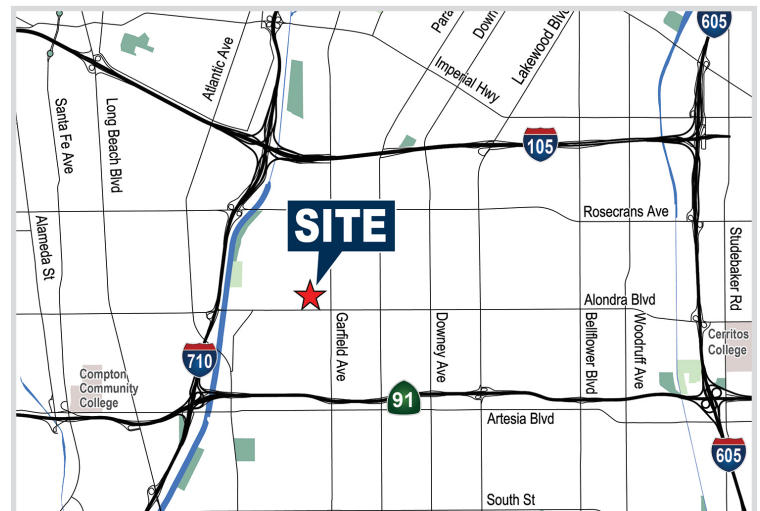

GARFIELD PACIFIC PARAMOUNT, CA

FOR LEASE

PROPERTY FEATURES

- 296,370 SF Multi-Tenant Industrial Park
- ±1,300-43,000 SF Industrial Units
- Ground Level/Dock High Loading (on select Units)
- Professionally Managed and Maintained Project
- Excellent Access to    Freeways and Port of Long Beach

Professionally Owned
and Managed By:

bendetti
www.bendetti.com

2020 Main Street, Suite 100, Irvine, CA 92614 • 949.851.5100 • 949.261.9092 Fax

www.VoitCo.com

GARFIELD PACIFIC PARAMOUNT, CA

FOR LEASE

ADDRESS	UNIT SIZE	ASKING RATE PSF *	MONTHLY BASE RENT	COMMENTS
15733 Texaco Ave	1,680 SF	\$0.75/SF NNN	\$1,260.00	Open Office, Private Office, Warehouse, Restroom, Available Now.
7310 Adams St. Units C	1,680 SF	\$0.95/SF NNN	\$1,596.00	Reception, Two Restrooms, Warehouse, Ground Level Door. Available Now.
7310 Adams St. Unit D	1,680 SF	\$0.95/SF NNN	\$1,596.00	Reception, Two Restrooms, Warehouse, Ground Level Door. Available Now.
15323 Texaco Ave.	4,017 SF	\$0.95/SF NNN	\$3,816.00	Reception, Three Private Offices, Three Restrooms, Warehouse, Ground Level Door. Available Now.