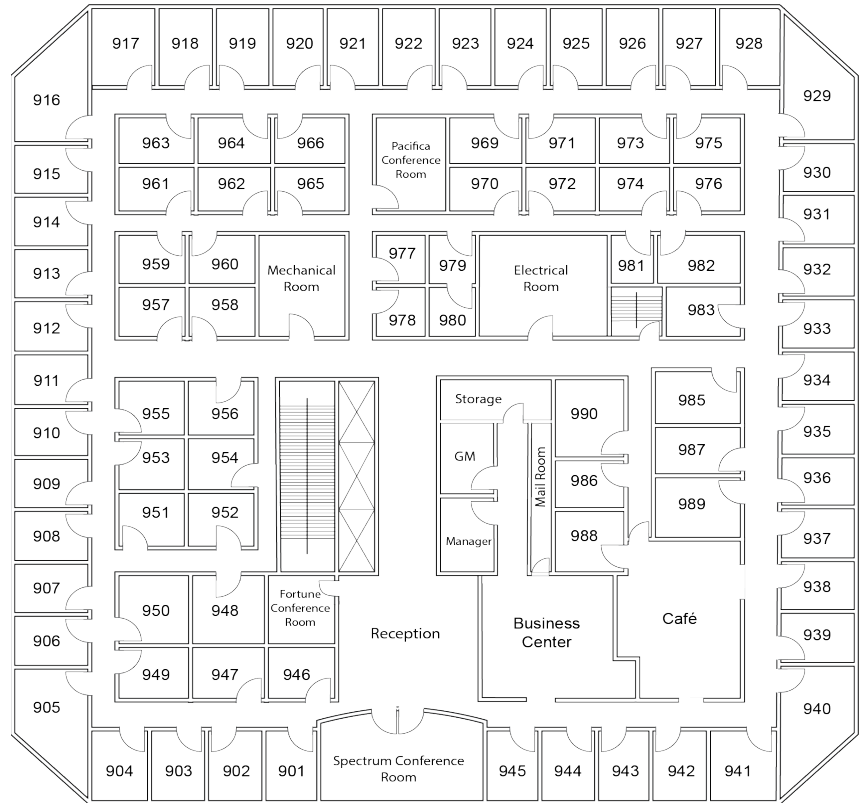

PREMIER AMENITIES

Our private suites can be easily customized to fit your desired aesthetic and brand.

- Private Offices
- Team Rooms
- High Speed Internet
- Telephone Answering
- Mail Collection
- Equipped Kitchen
- Day Offices
- Meeting Rooms
- Daily Janitorial
- Furnished or Unfurnished

PREMIER DIFFERENCE

We've been perfecting the professional workspace for over 20 years.

- Highly-Professional Atmosphere
- On-Site Manager & Support Staff
- Scalable Solutions for Individuals and Teams
- On-Site Billing
- 90+ Locations Nationwide

NEARBY AMENITIES

Experience the best of Orange County at 100 Spectrum, one of six Spectrum Skyline high-rises walking distance from Irvine Spectrum Center, with panoramic views, sleek interiors and a complete collection of nearby and on-site amenities.

Nearby Amenities:

- Irvine Spectrum Center
- The Park, The Village
- Los Olivos Shopping Center
- Quail Hill Shopping Center
- Adjacent hotels include Marriott Irvine Spectrum, featuring a 5K SF conference room, rooftop bar and an event-ready outdoor lawn

Property Amenities:

- The Commons: WiFi-enabled outdoor workspaces with shaded seating and lush landscaping
- Free Parking
- Private Fitness Centers
- Dining at 200, 300 and 400 Spectrum Center