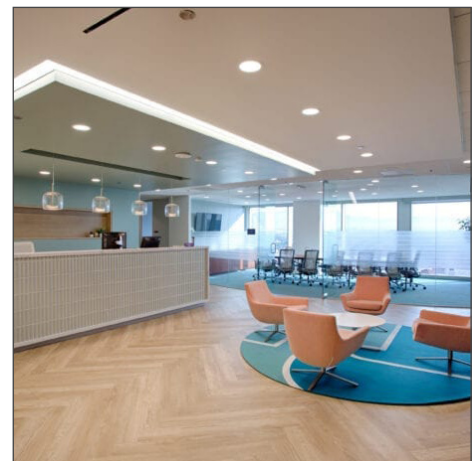

Spectrum Center

100 Spectrum Center Drive, Suite 900, Irvine, CA 92618

PRIVATE OFFICES

Highly professional private offices for individuals and teams that are flexible and scaled for growth.

MEETING ROOMS

Spacious, well-appointed meeting rooms with on-site administrative support. Available for an hour, day or longer.

VIRTUAL OFFICES

Establish a business presence with mail handling, phone answering or meeting room time.

ABOUT THIS LOCATION

Our prestigious location at 100 Spectrum Center Drive in south Irvine, CA is the perfect Class A office building for your business. It is located across the street from the Irvine Spectrum Center, Southern California's leading shopping, dining, and lifestyle destination. Our executive suite has 87 private exterior and interior offices to accommodate all your business desires and needs. With Premier Workspaces, you can experience the best of the Irvine corporate atmosphere.

CONTACT US

Let's touch base! Contact the on-site General Manager at 949-936-2510 or SP3manager@premierworkspaces.com to schedule a tour.