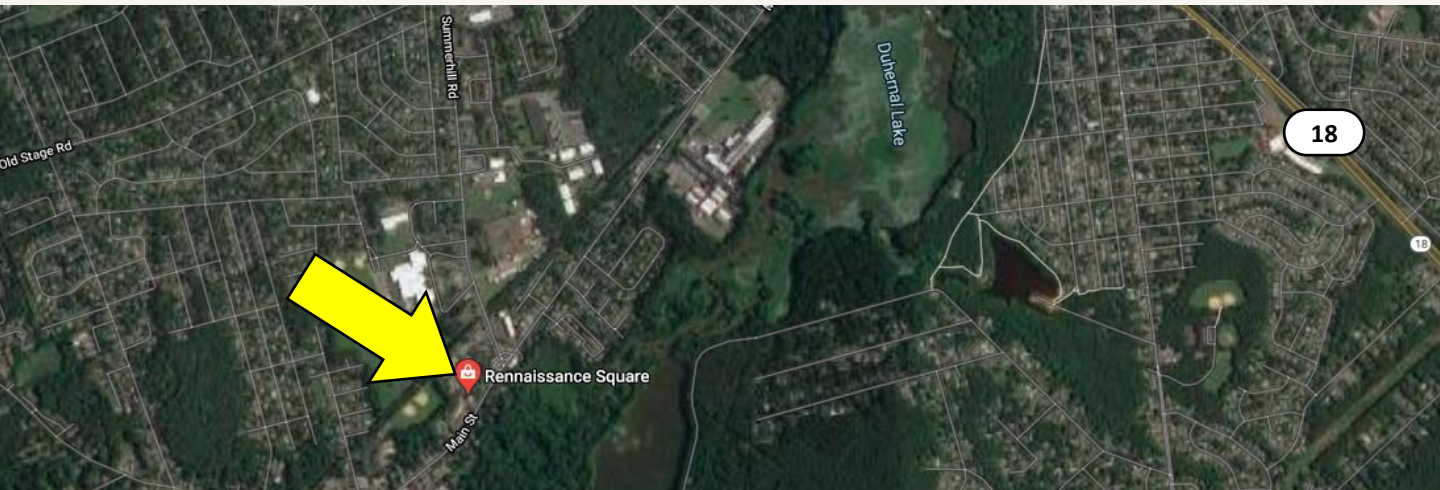

PHYSICAL THERAPY SPACE

Renaissance Square – Spotswood, New Jersey

**AVAILABLE
+/- 3,009 SF**

- **Join Dunkin Donuts, Bubbakoo's, DaVita Kidney Care, UPS Store, Childtime Daycare and more**
 - **Entrances from highly-traveled Main Street and Summer Hill Road**
 - **3,009-sf PT office within a 40,000-sf high-traffic, diverse-use, commercial center**
 - **Premium monument signage on Main Street**