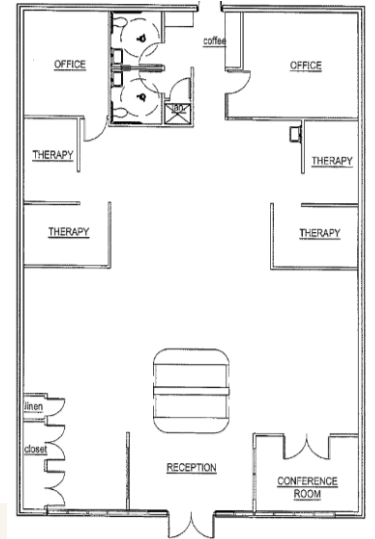

PHYSICAL THERAPY SPACE

Renaissance Square – Spotswood, New Jersey

**AVAILABLE
+/- 3,009 SF**

- **Join Dunkin Donuts, Bubbakoo's, DaVita Kidney Care, UPS Store, Childtime Daycare and more**
 - **Entrances from highly-traveled Main Street and Summer Hill Road**
 - **3,009-sf PT office within a 40,000-sf high-traffic, diverse-use, commercial center**
 - **Premium monument signage on Main Street**