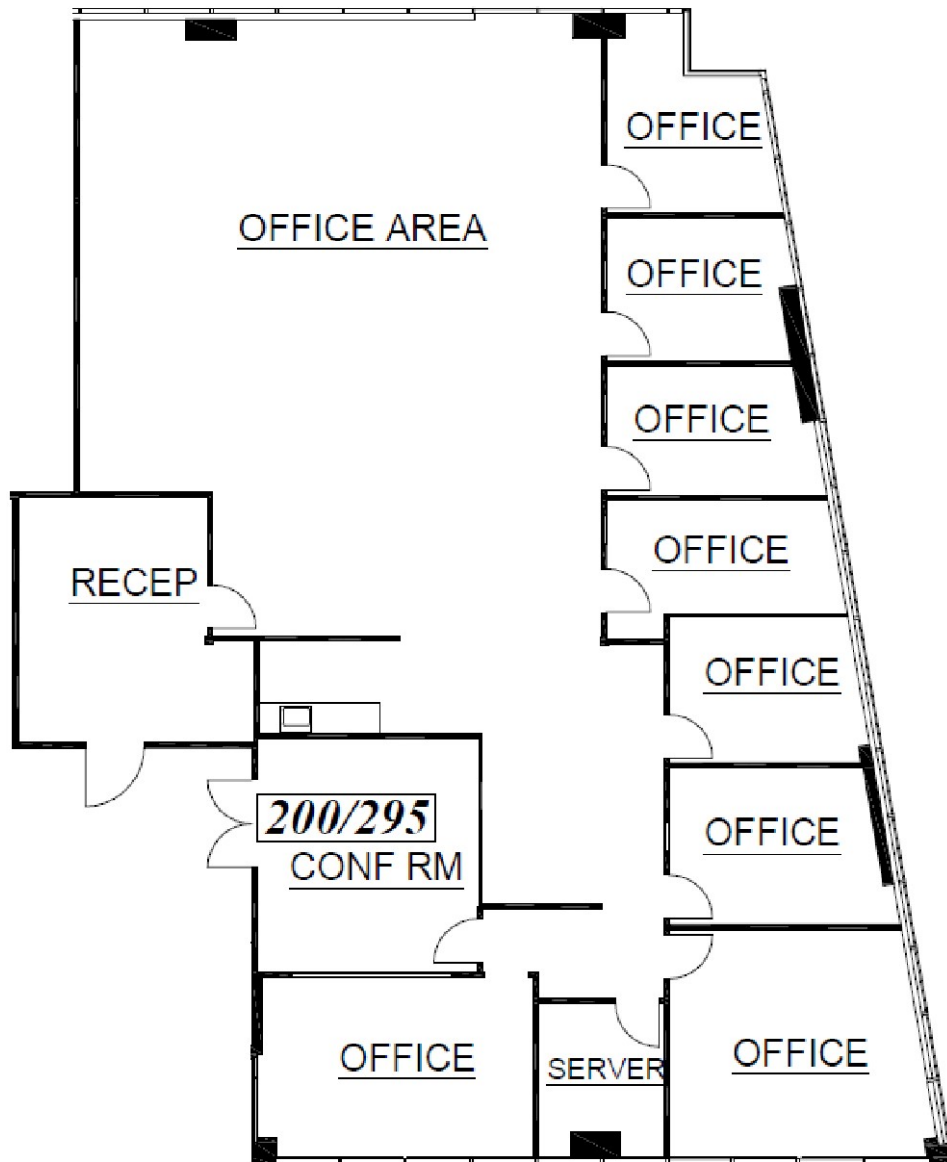

SITE ADDRESS

1240 N Lakeview Ave.
Anaheim, CA 92807

AVAILABLE SPACE

Suite: 200
4,590 +/- SqFt

Presented by:

Barry Walshe | Vice President | Partner
Voit Real Estate Services

D (714) 935-2309

C (714) 803-8300