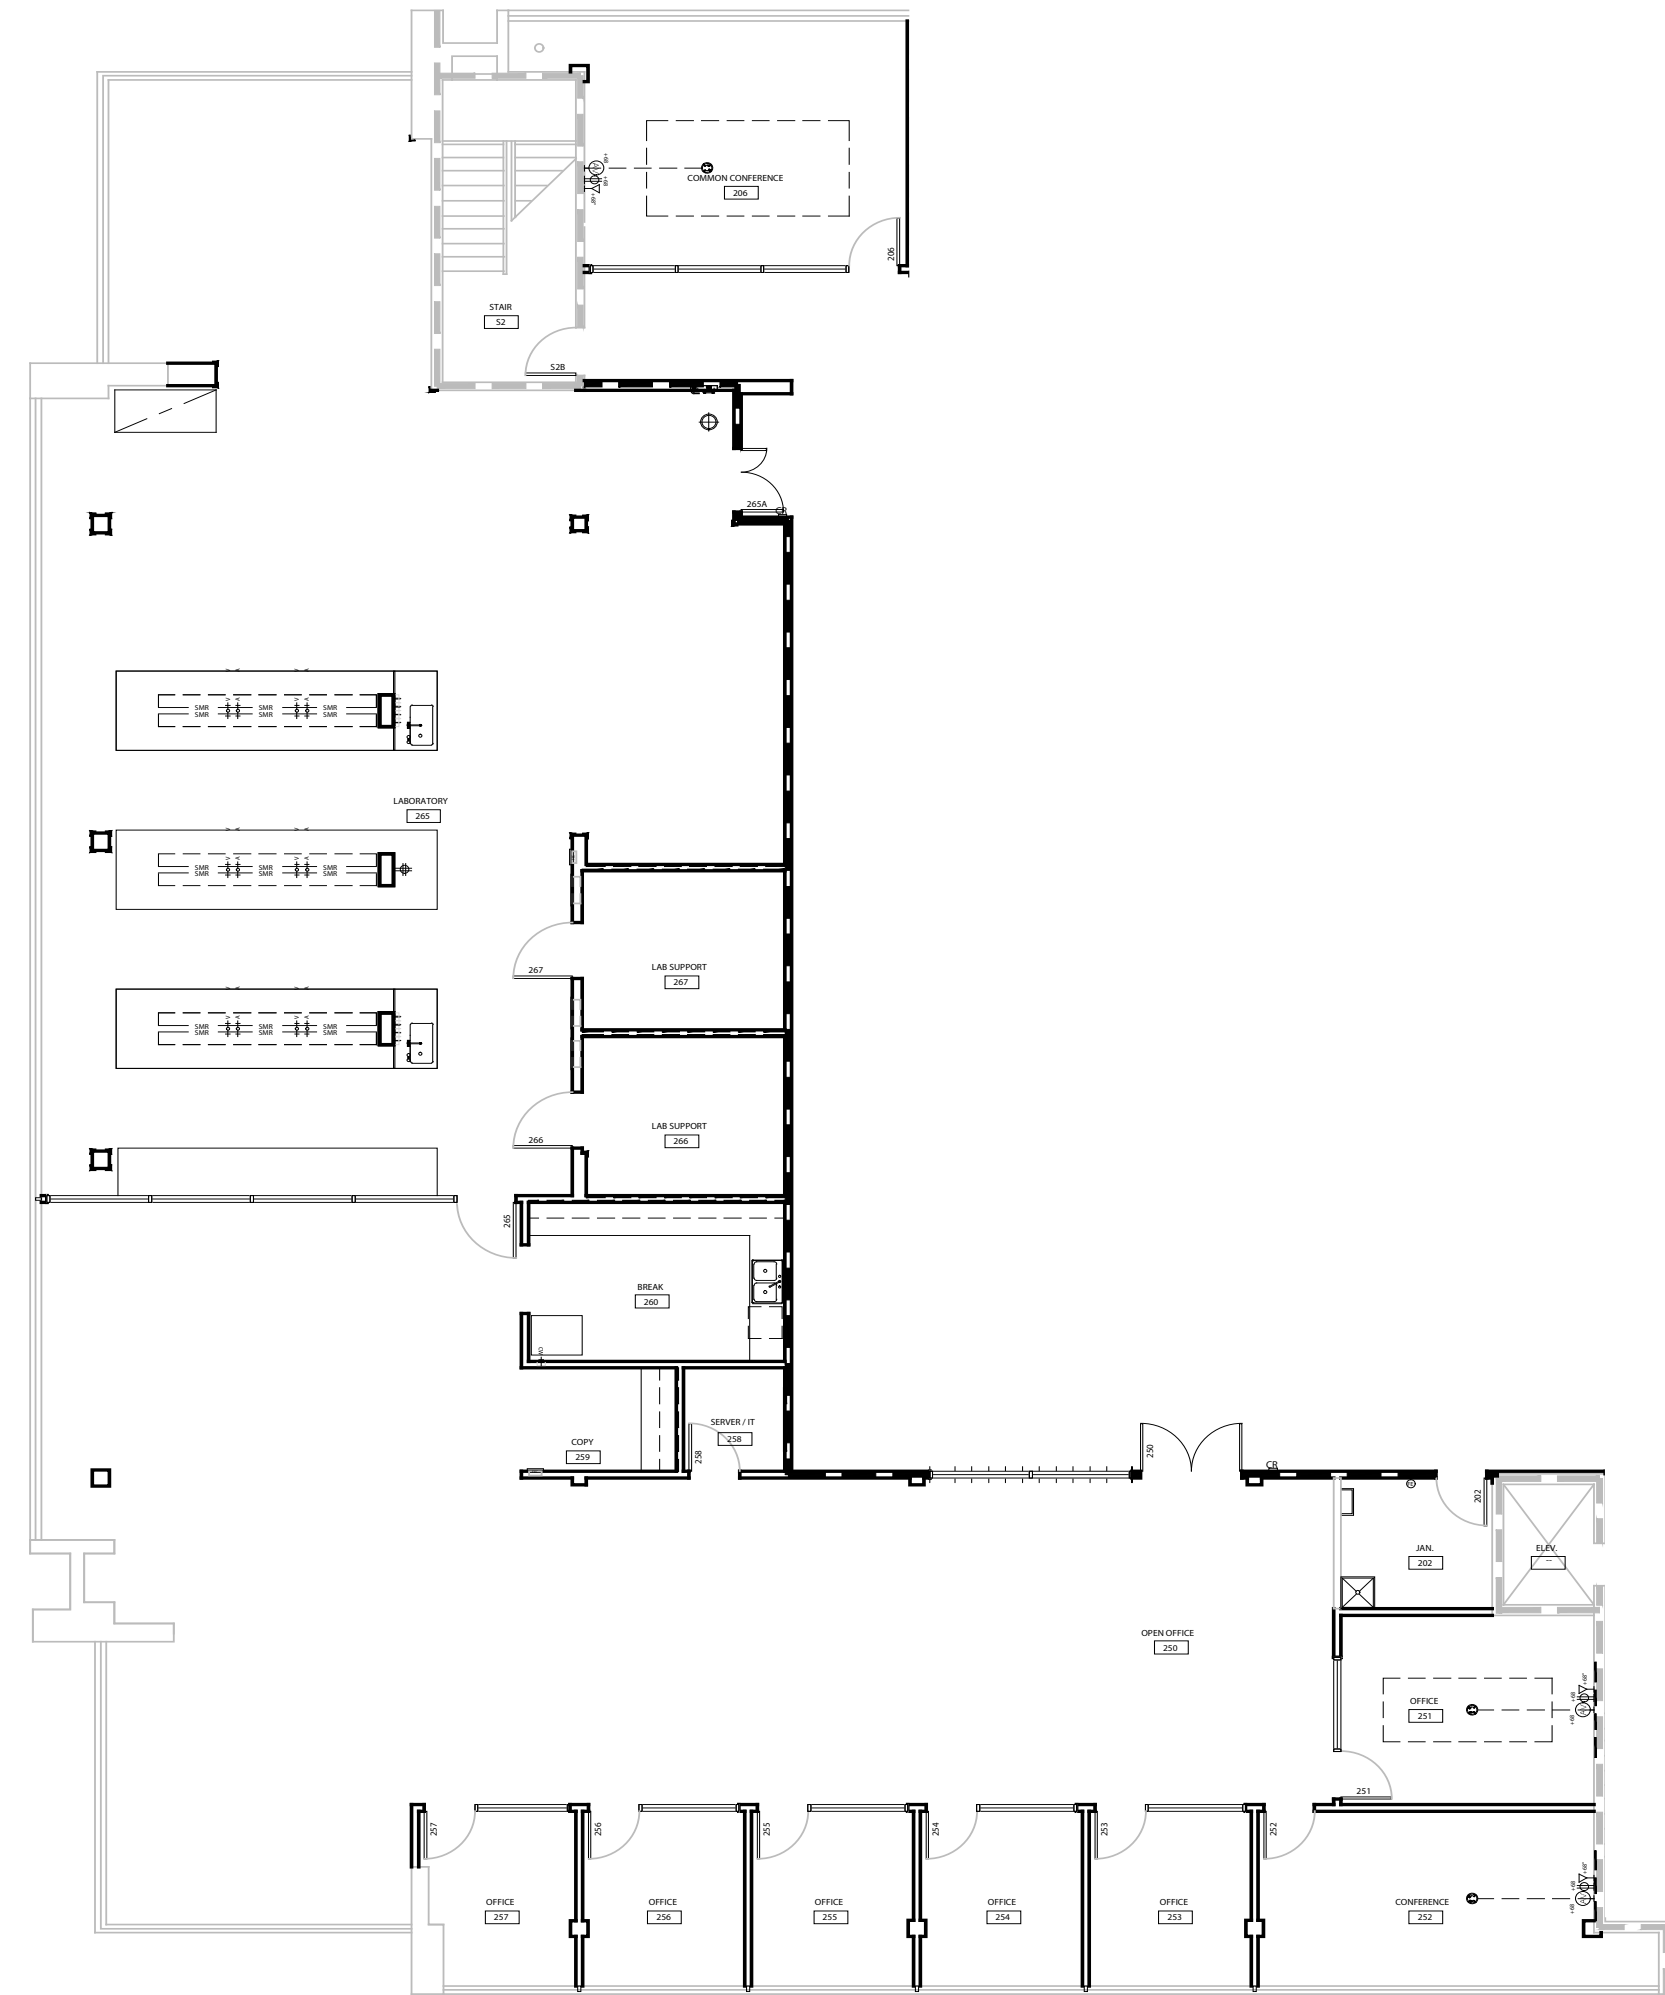

MATTERPORT TOUR

7,950 RSF

* AMENITIES

THE PATIO. THE PULSE.

Everything at SOVA orbits The Patio.
Coffee to start the day. A gym to reset it.
Tacos when you've earned them. A brewery
when you really have.

It's outdoors, it's central, and it's surrounded
by the kind of amenities that make people
actually want to come in.