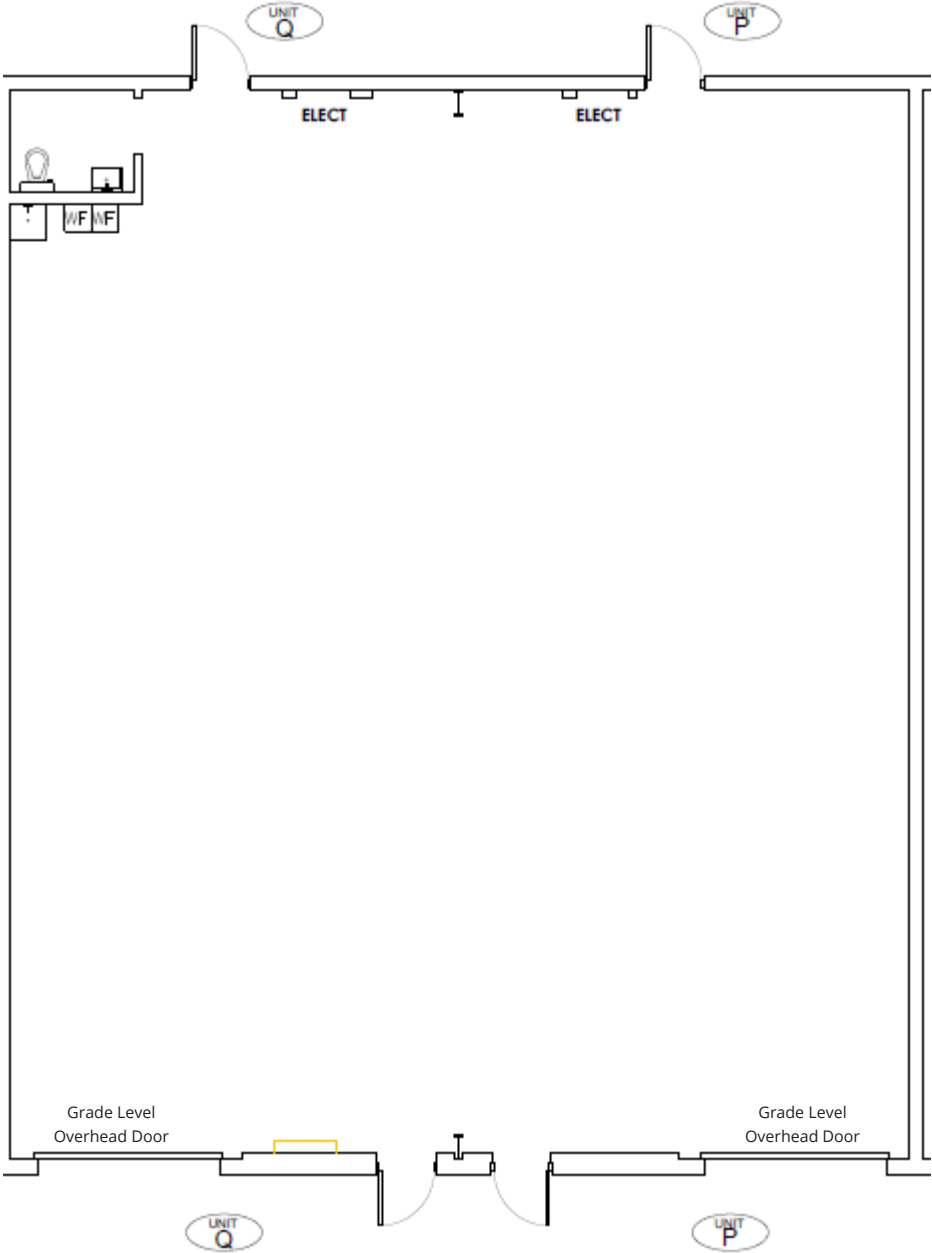

2450 | Suites P-Q | 3,022± sf

**Get more
information**

Lisa Bailey, SIOR
Principal
+1 407 440 6645