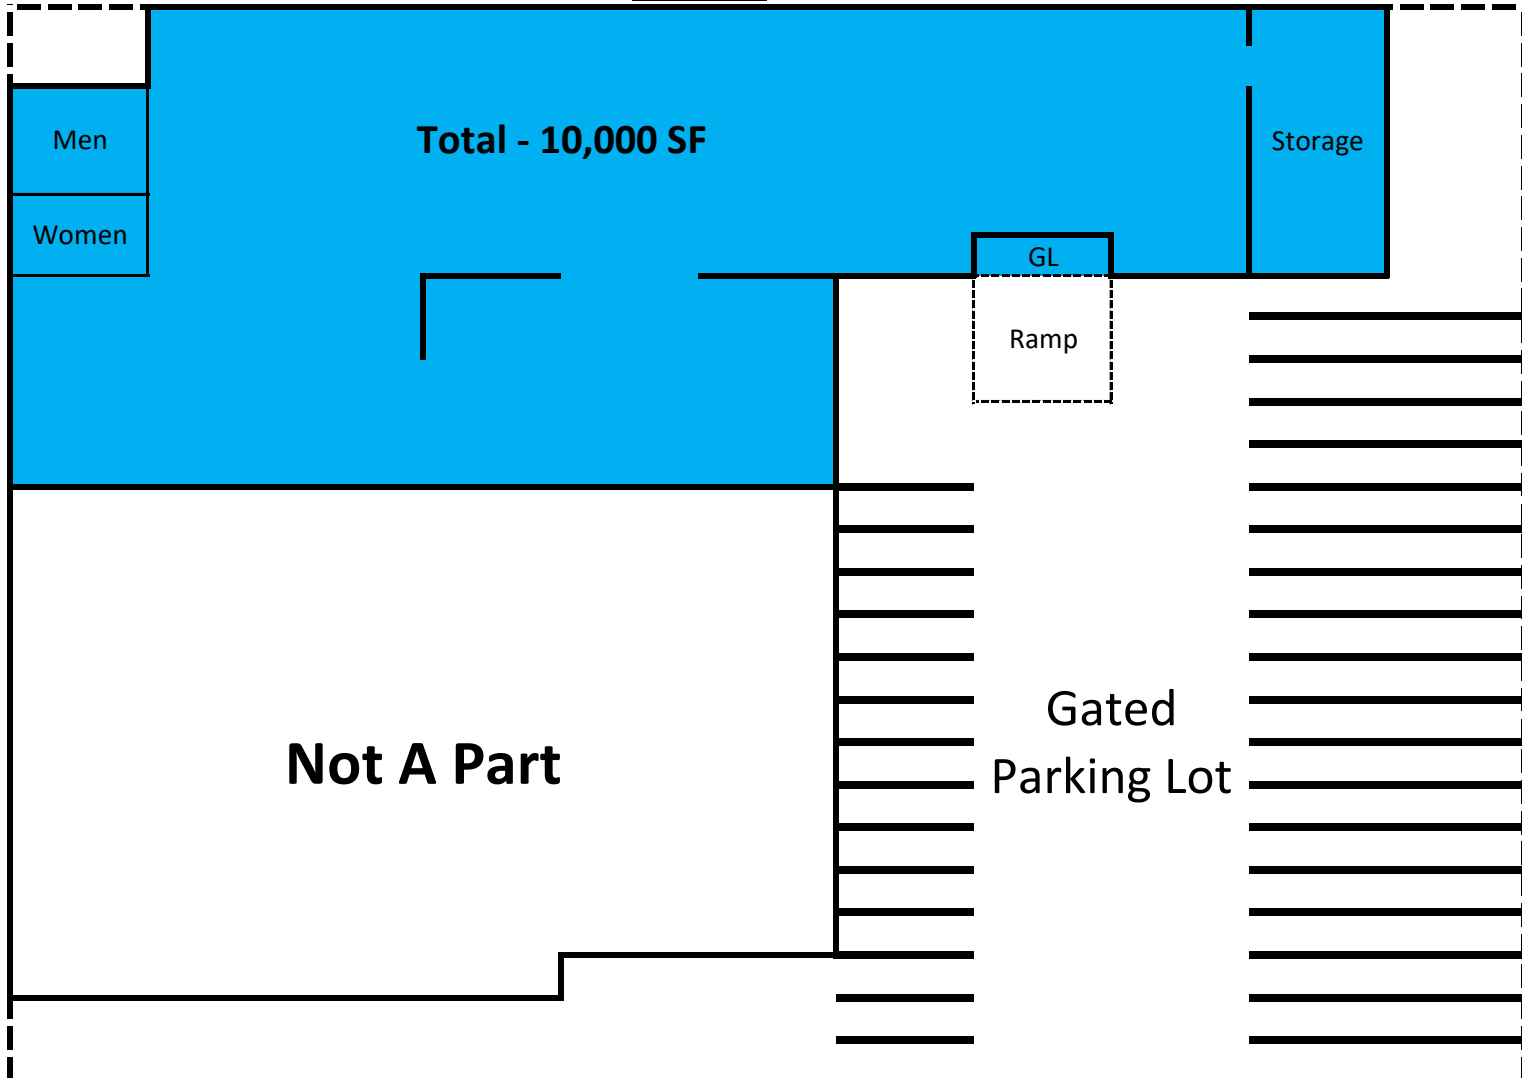

4641 Pacific Blvd. Unit B. Vernon, CA 90058

Floor Plan

Not A Part

Gated
Parking Lot

Pacific Blvd