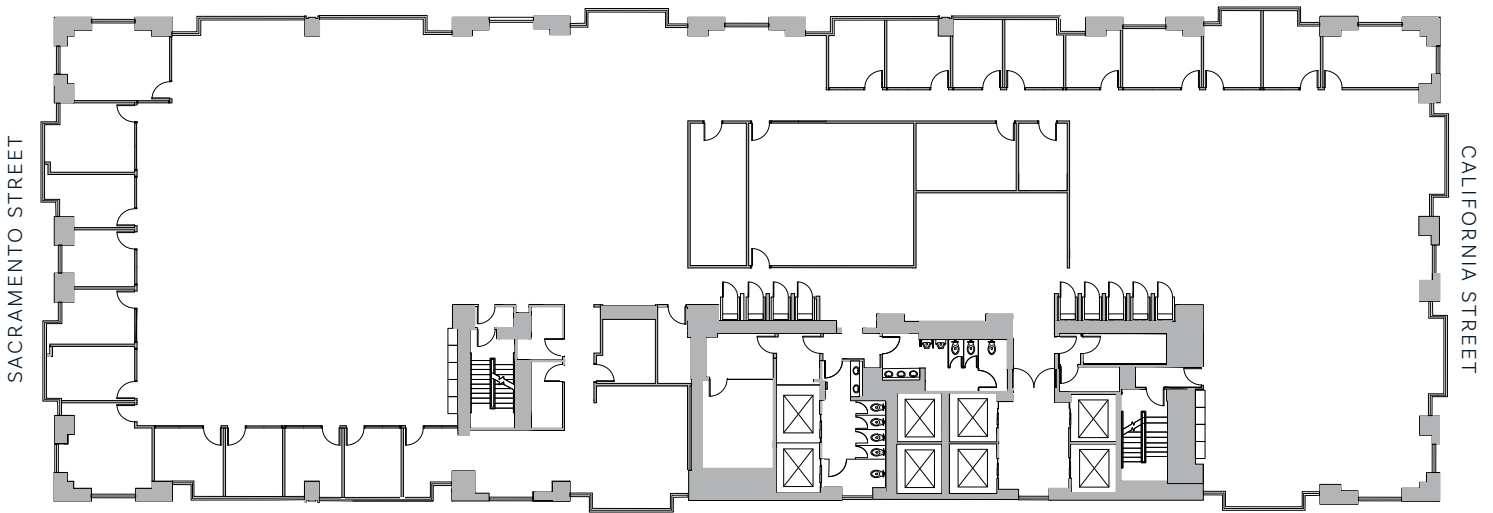

SUITE 900

20,945 RSF

Professional services open plan layout
Column free side-core design

- 100+ Workstations
- 1 Training Room
- 16 Private Offices
- 5 Meeting Rooms
- 1 Lounge Break Area
- 1 Kitchenette
- 1 Wellness Room

KEARNY STREET

COIT TOWER VIEWS